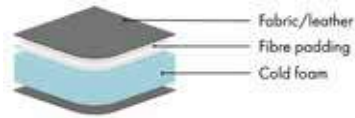

Comforts

Foam Soft - EU

Seat Cushion

Cold foam covered with fibre padding.

Back Cushion

Siliconized ball fibre.