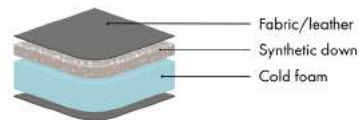

Comforts

Feather Soft - C2

Seat Cushion

The seat cushion consists of elastic cut cold foam with a feather top.

Back Cushion

The back cushion consists of a mix of feathers and ball fibre.

Synthetic down - C4

Seat Cushion

The seat cushion consists of elastic cut cold foam with a top of synthetic down.

Back Cushion

The back cushion consists of a mix of synthetic down and ball fibre.

Legs

Agir
Plastic, 6 cm

Upholstery