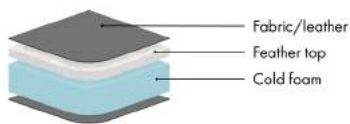

Modules

4-Seater XL (2 pkg)
296 x 105 x 82

3-Seater
203 x 95 x 82

2-Seater
168 x 95 x 82

3+Chl L/R
285 x 155 x 82

3+Divan L/R
274 x 243 x 82

Footstool
100 x 70 x 43

Footstool XL
132 x 85 x 43

Comforts

Feather Soft - C2

Seat Cushion

The seat cushion consists of elastic cut cold foam with a feather top.

Back Cushion

The back cushion consists of a mix of feathers and ball fibre.

Synthetic down - C4