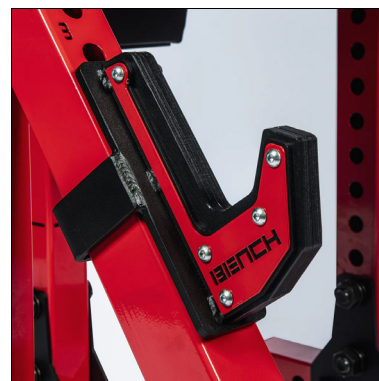

## Description

Bicep curls are an essential tool in building those big peaky arms we all strive for. While there are many variations, the Preacher Curl is sure to be a staple in every bodybuilders repertoire. The Bench Fitness Preacher Curl Bench is the Preacher curl bench in its ultimate form. Built Strong like only Bench Fitness does, the Revolve Preacher Curl Bench is built using the toughest materials.

The Revolve Preacher Curl Bench comes with a fully height adjustable seat, adjustable high density plastic coated Revolve J-Hooks and an adjustable foot rest. We worked with professional bodybuilders to fine tune the angles of the Revolve Preacher Curl Bench to ensure you get the most out of it.

Built Strong as only Bench Fitness can, the Revolve range offers fully customizable colours and branding upon enquiry.

Adjustable foot position

Rubber stability feet

Revolve sandwich J hook included