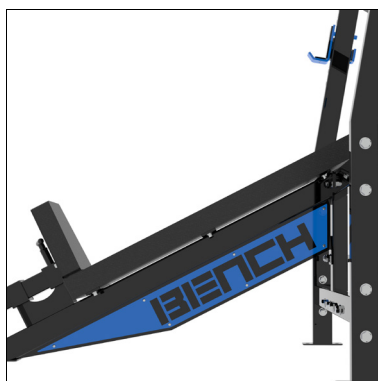

REVOLVE Olympic Incline Bench

Description

The Bench Fitness Revolve Olympic Incline Bench takes the classic Incline Bench to a whole new level. Set at the perfect angle, the Revolve Olympic Incline Bench will perfectly isolate the upper chest and front deltoids through a comfortable and safe range of motion.

Built using the highest quality materials the Revolve Olympic Incline Bench is suitable for every gym from home gym to the most hard core powerlifting gym. The Revolve Olympic Incline Bench is fitted with a comfortable non slip bench pad covered in high quality tear proof leather. The Revolve Olympic Incline Bench comes with fully adjustable height J-Hooks and a fully height adjustable seat making it suitable and usable by athletes of all sizes. The Revolve Olympic Incline Bench also has a large standing platform to allow spotters a solid base to assist you with even the heaviest lifts. Lastly the Revolve Olympic Incline Bench also comes with 4 plate storage pins to save space and keep things organized.

The Bench Fitness Revolve range is Built Strong to stand the test of time and fully customizable with a range of colours available.

Customizable Logo Plate

8 position J hook Adjustment

4 weight storage pins

Features

- 10 year structural warranty
- Large spotters deck
- Bench wrench included for easy assembly

Specifications

Material:	75 x 50 Tube
Length:	1855mm
Height:	1466mm
Width:	1200mm (frame) 1800mm (weight pins)
Weight:	128kg