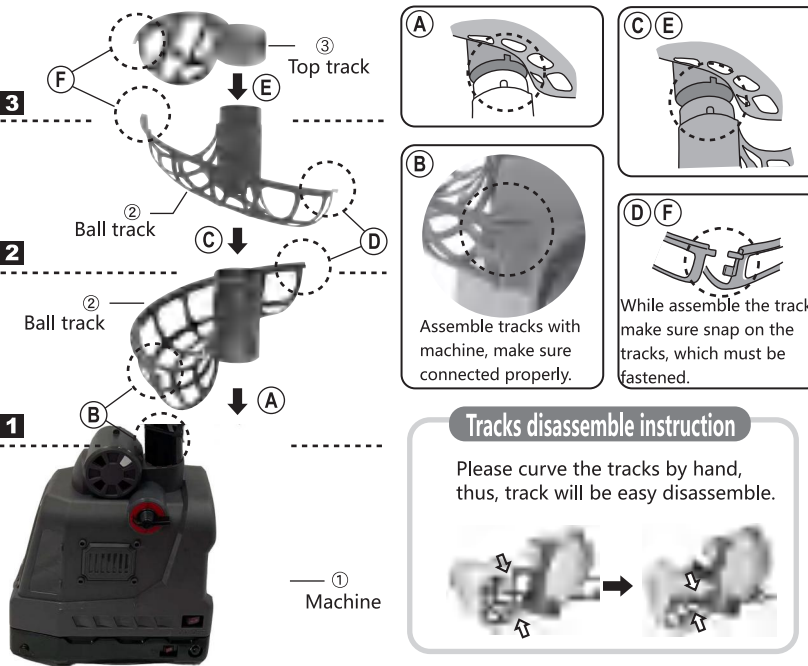

- 1 Connecting tracks with machine (show as image A), make sure concave and convex connected together and put B part in right position. (show as step 1)
- 2 Assemble tracks one and the other ((show as image C) and put D part in right position. (show as step 2)
- 3 After putting the top track (show as image E), connect concave and convex and put F part in right position. (show as step 3)

● **Machine instruction**

▲ 3 adjustable stand

● **Swing function**

▲ Auto- Swing by turn on the switch

● **Dry batteries assemble instruction** --The battery box is at the bottom of the machine.
※ Please turn off the machine before putting the batteries.

If batteries install incorrectly, it may cause short circuit or leakage.

- ⚠ It might cause below issue when the batter in low level
- Take long time to launch the ball
 - Nosies motor
 - Launch distance might be affected.