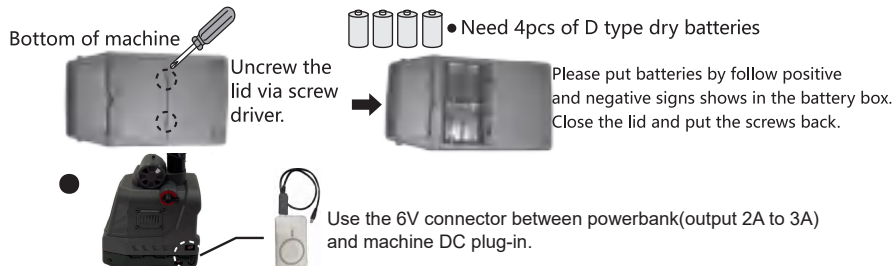

- 1 Connecting tracks with machine (show as image A), make sure concave and convex connected together and put B part in right position. (show as step 1)
- 2 Assemble tracks one and the other ((show as image C) and put D part in right position. (show as step 2)
- 3 After putting the top track (show as image E), connect concave and convex and put F part in right position. (show as step 3)

● **Machine instruction**

▲ 3 adjustable stand

● **Swing function**

▲ Auto- Swing by turn on the switch

● **Dry batteries assemble instruction** --The battery box is at the bottom of the machine.
※ Please turn off the machine before putting the batteries.