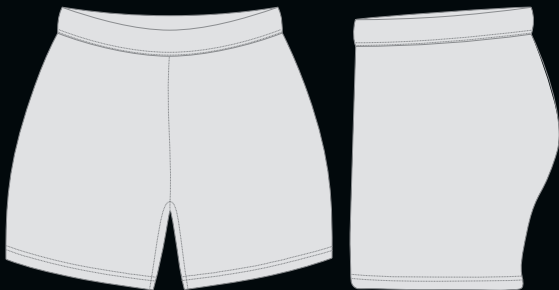

04

PROVIDE SIZES & NUMBERS

05

**CONFIRM ORDER FOR
PRODUCTION**

STYLE OPTIONS

FULL SUBLIMATION

SHORT SLEEVE
V-NECK

SHORT SLEEVE
ROUND NECK

LONG SLEEVE
V-NECK

LONG SLEEVE
ROUND NECK

SPANDEX
SHORT

CUSTOMIZE YOUR DESIGN

SELECT YOUR COLORS

SELECT YOUR DESIGN

CHOOSE FROM SEVERAL FONTS

SLEEVE STRIPES OPTIONS