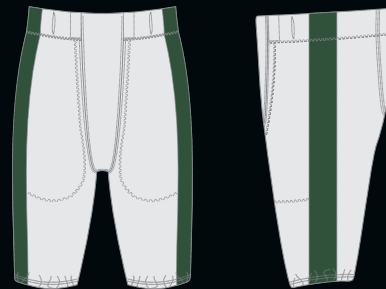

CUSTOM UNIFORM DESIGNED

04

PROVIDE SIZES & NUMBERS

05

**CONFIRM ORDER FOR
PRODUCTION**

STYLE OPTIONS

FITTED JERSEY
2-WAY STRETCH MESH

PANEL COMPRESSION
SPANDEX BODY
4-WAY STRETCH PANEL

COMPRESSION
4-WAY STRETCH MESH

FLAG
2-WAY STRETCH MESH

SOLID PANT

PANEL PANT

CUSTOMIZE YOUR DESIGN

SELECT YOUR COLORS

SELECT A JERSEY COMPRESSION OR SEMI COMPRESSION FIT

SELECT A PANT DESIGN