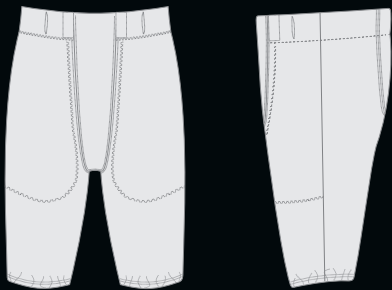

CUSTOM UNIFORM DESIGNED

04

PROVIDE SIZES & NUMBERS

05

**CONFIRM ORDER FOR
PRODUCTION**

STYLE OPTIONS

FITTED JERSEY
2-WAY STRETCH MESH

PANEL COMPRESSION
SPANDEX BODY
4-WAY STRETCH PANEL

COMPRESSION
4-WAY STRETCH MESH

FLAG
2-WAY STRETCH MESH

SOLID PANT

PANEL PANT

CUSTOMIZE YOUR DESIGN

SELECT YOUR COLORS

SELECT A JERSEY COMPRESSION OR SEMI COMPRESSION FIT

SELECT A PANT DESIGN