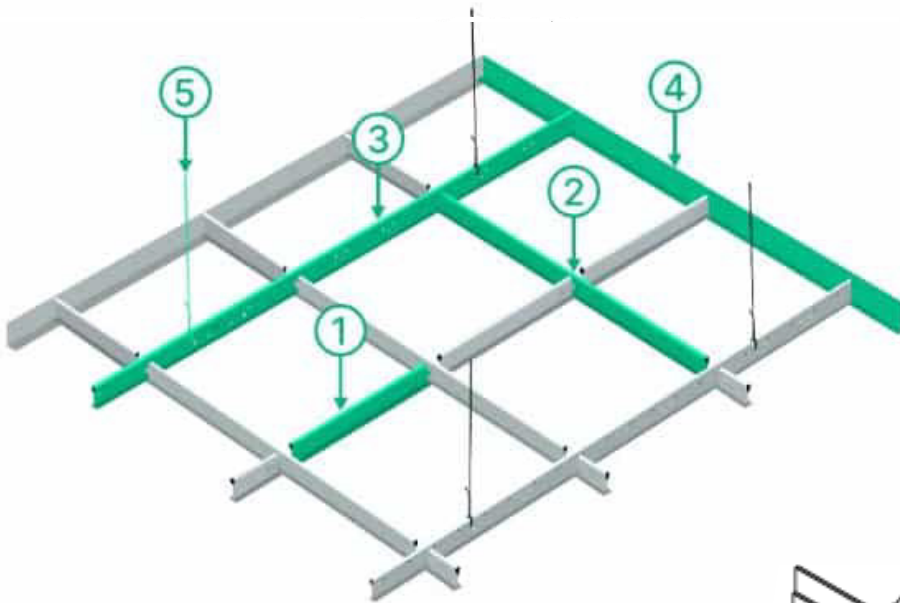

CEILING STORE INC

- ① Cross Tee 600mm
- ② Cross Tee 1200mm
- ③ Main Runner/Main Tee 3600mm
- ④ Edge Trim/Perimeter Wall Angle
- ⑤ Suspension Wire

We stock...

Tee Bar

Ceiling Tile

Hanger Wire

Clips & more

See Sales Associate for Assistance