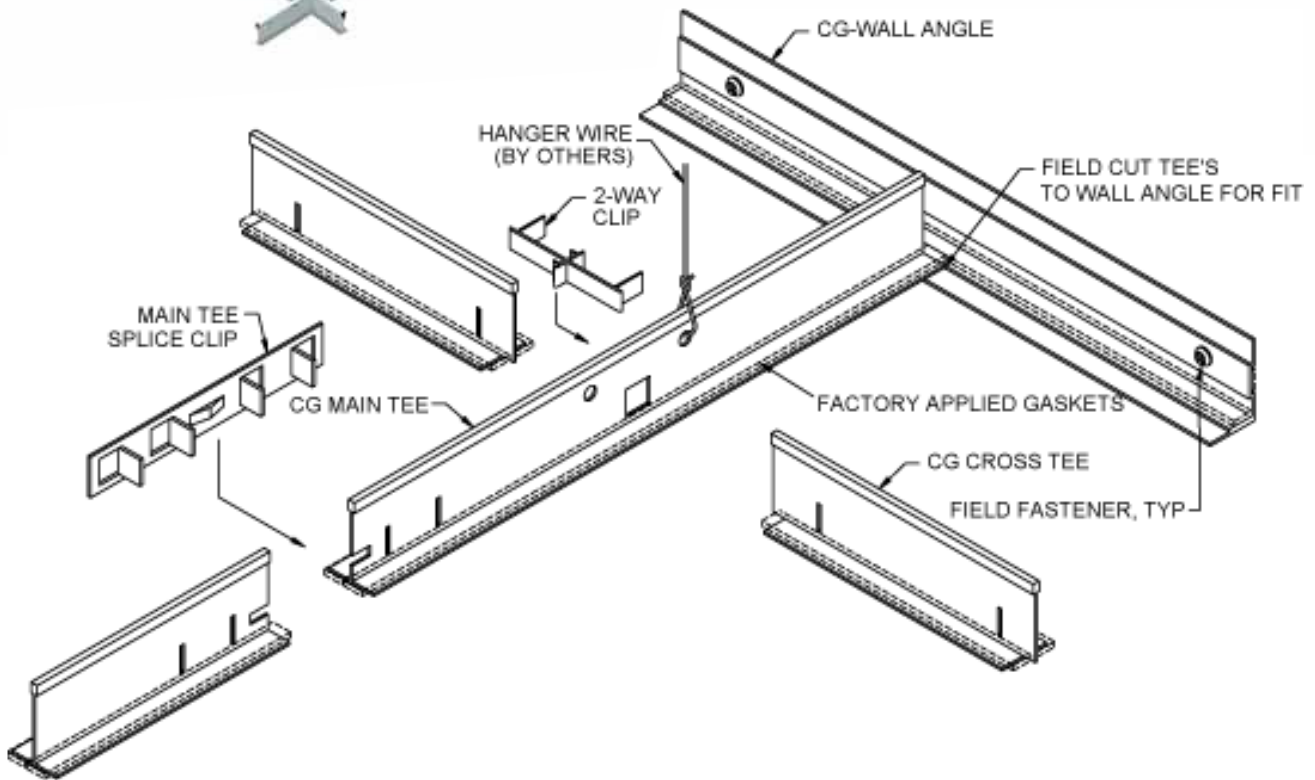

CEILING STORE INC

- ① Cross Tee 600mm
- ② Cross Tee 1200mm
- ③ Main Runner/Main Tee 3600mm
- ④ Edge Trim/Perimeter Wall Angle
- ⑤ Suspension Wire

We stock...

Tee Bar

Ceiling Tile

Hanger Wire

Clips & more

See Sales Associate for Assistance