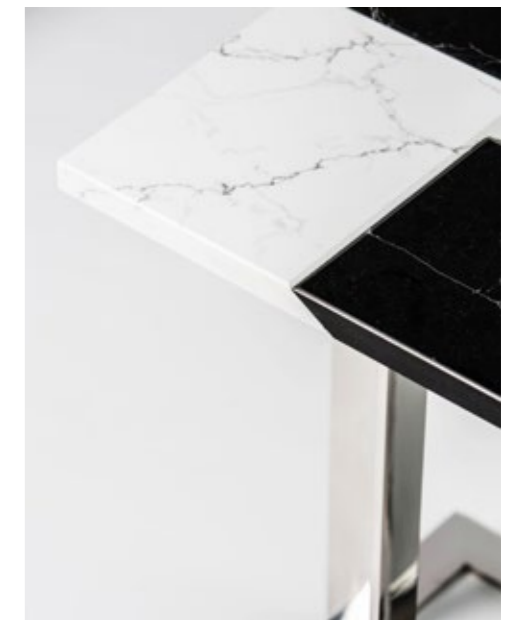

Special colours Planet Neptune and Planet Pluto quartz on the top with a polished stainless steel base