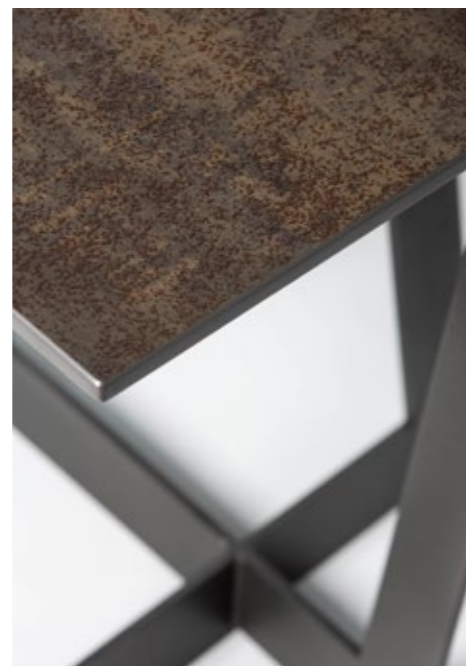

# CAPRI APOLLO

side tables

Capri Side Table

The **Capri** has offset squares that provide the theme for this geometric base, which perfectly complements a solid stone top. A truly unique and illusionary side table. Product shown: Graphite metal base with Iron Moss Top.

Both side tables are available in a selection of non-porous, stain-resistant quartz, granite, sintered stone and marble options.

Apollo Side Table

Zaha Stone Circular top with Pearl copper base

A sleek fusion of tapered metal legs and solid stone circular or square top. The **Apollo** is a truly modern and contemporary side table that takes its inspiration from the famous Saturn V rocket.