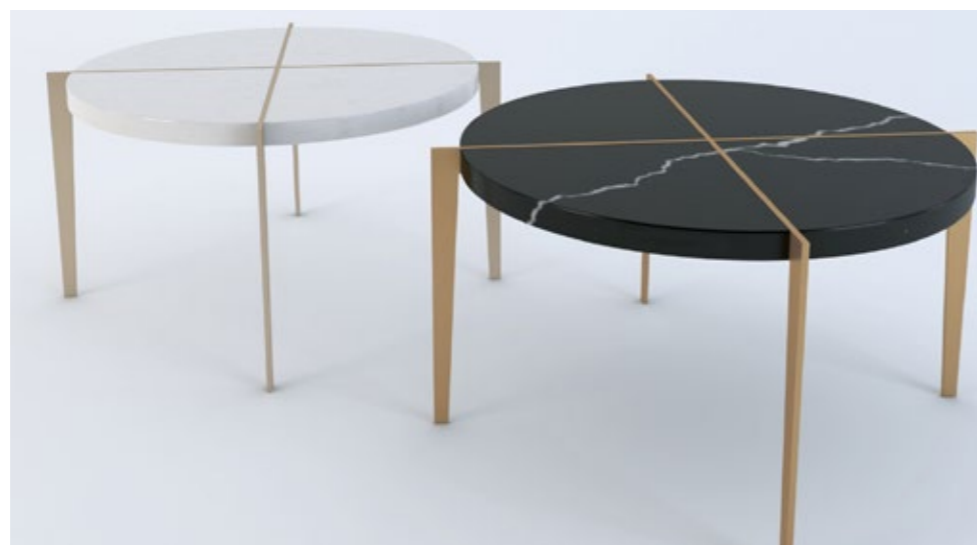

Concorde side table

Calacatta marble base with Gold top and Nero Marquina Quartz base with gold top

Concorde side table - Graphite top.

# LEGATO MELBOURNE TRIOMPHE

side tables

Melbourne Side Table

Melbourne Lamp Table

Melbourne Coffee Table

The **Melbourne** collection includes lamp, side and coffee tables across 6 standard sizes. The circular tops are dissected by the colour coordinating metal frame that provides extra detail on these modern pieces.