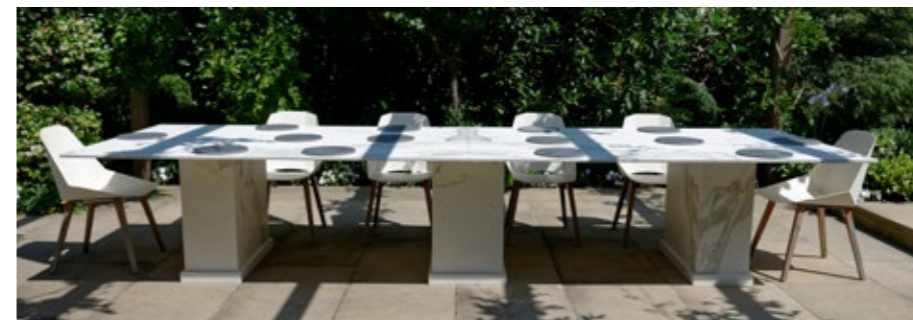

alfresco dining

Classic and traditional design with the double or triple plinth **Roma** dining table. Beautiful indoors, and spectacular outside alfresco dining. We specify both granite and sintered stone - both ideal for outdoor living.

Roma and Athena can be made in any material for indoor locations.

Bespoke options are available including material, table top sizes and shapes. Please contact us for these additional options.

Roma Dining Table