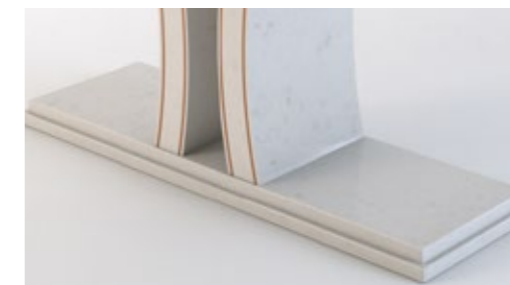

Metal Brass Inlay