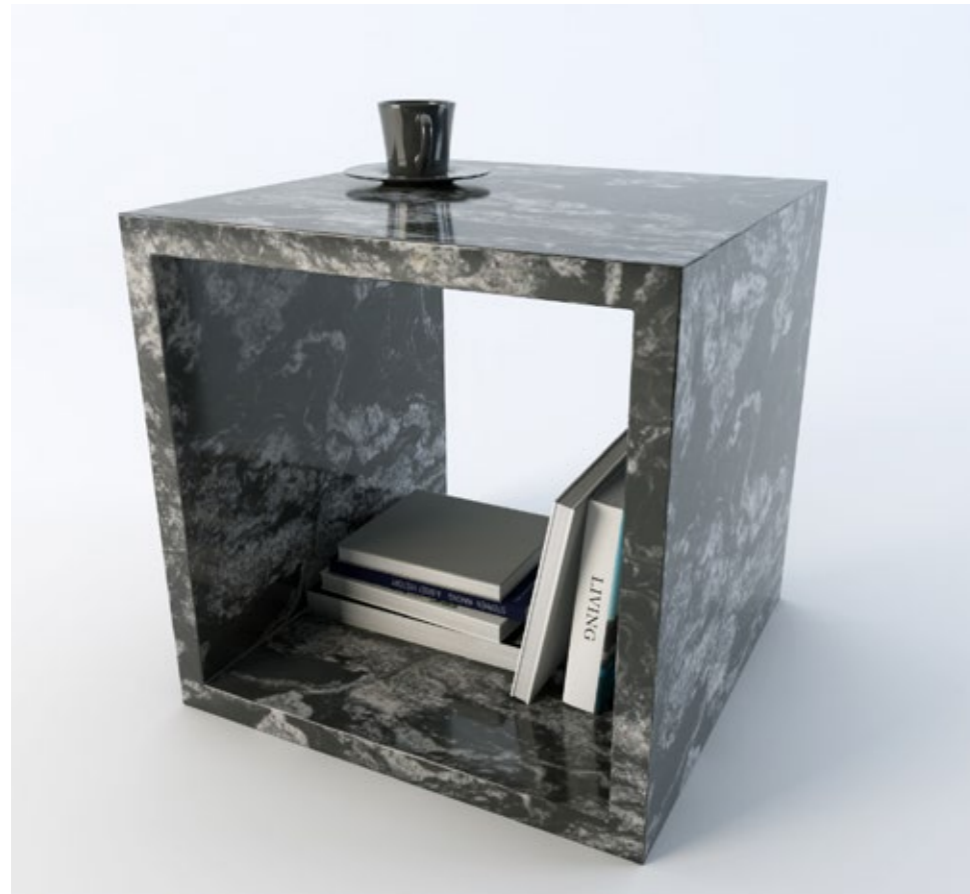

# PIAZZA

media  
console  
coffee

Piazza Coffee Table

Piazza Media

The Piazza range uses cubes and rectangles to make gravity defying pieces that are ideal for modern and contemporary room settings.

Standard product available in a selection of non-porous, stain-resistant quartz materials.

Bespoke options are available that include different granite and marble materials.

Piazza Console Table

Ammonite Ardesia

Ammonite Portobello

# CUBO ATHENA

coffee tables

Cubo Table

The **Cubo** coffee table is versatile, fitting seamlessly with a variety of interiors. It is meticulously crafted with an understated and minimalist style.

Cubo can be used for a variety of furniture uses in any setting. Consider using 2 or 3 cubes for a versatile coffee table that can be easily split into side tables. Straight edge profiles with polished mitred corner joints for the minimalist look.