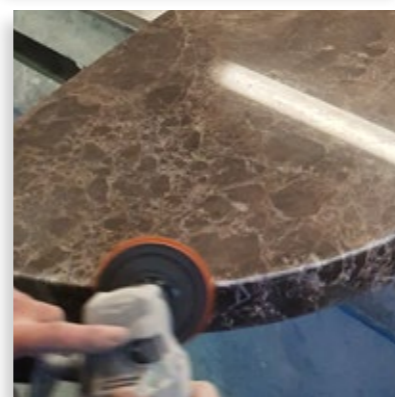

2. Choose your material

Choose from over 200 materials sourced globally or ask for a specific colour that we will source for you. We pride ourselves on sourcing a material that will match each individual clients' lifestyle, vision and practicalities. Steve Bristow Furniture will always have your perfect individual material, from natural Granite and Marble, to manufactured Quartz and Sintered Stone.

3. See your design proposal in 3D

Once you have decided on your design, and told our designers about your style and needs, we will recreate your furniture piece in 3D. This imagery allows you to see your design in full 360-degree view, so you know exactly what you will receive on delivery day.

4. Creation

The next stage is down to our skilled craftsmen in the workshop. Steve Bristow Furniture has invested significantly in modern technology, and we are the first UK company to use robotics of its type in stone masonry. Our robots will use the utmost precision to cut your design, and then hand it over to your designated craftsman. Every furniture piece is hand finished to perfection, including hand-polishing for the highest quality finish.

5. Delivery

Then you can sit back and wait. Our team of trusted delivery drivers will carefully package your new luxury piece and deliver it to your door. We will arrange a delivery day to suit you, and let you know a time slot to make the process go as smoothly as possible for every customer.