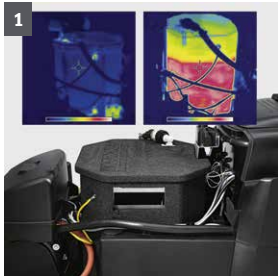

EFFICIENCY AT THE PUSH OF A BUTTON.

The HDS Special Class with eco!efficiency mode.

PROFESSIONAL | HDS SPECIAL CLASS

HDS SPECIAL CLASS

The zero emission specialist.

The emission-free HDS-E 3.3/25-4M Ec with electric heater is ideal where exhaust gases are undesirable or prohibited. Thanks to the unique type of heater insulation and Kärcher eco!efficiency mode, the HDS-E 3.3/25-4M Ec is efficient and eco-friendly. Models are ETL certified to UL & CSA safety standards.

3 EASY!Force trigger gun

- EASY!Force technology holds the trigger down once you start it, avoiding the strain on your hands associated with other trigger guns.

4 Mobility

- Robust, large rubber wheels with brake.
- Tilting aid located on back of machine