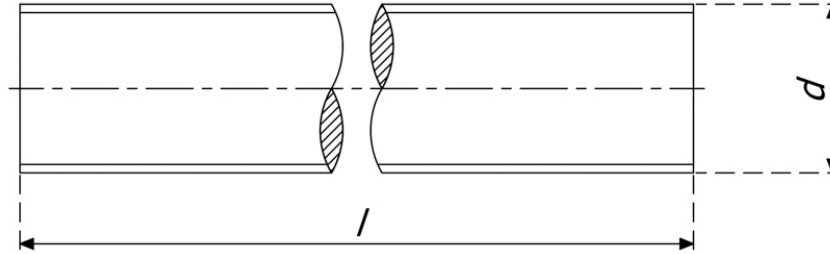

## FULL THREAD STUD BOLT METRIC

### Available Sizes:

SIZE (DIAMETER)	
M6	✓
M8	✓
M10	✓
M12	✓
M14	✓
M16	✓
M18	✓
M20	✓
M22	✓
M24	✓
M27	✓
M30	✓
M33	✓
M36	✓