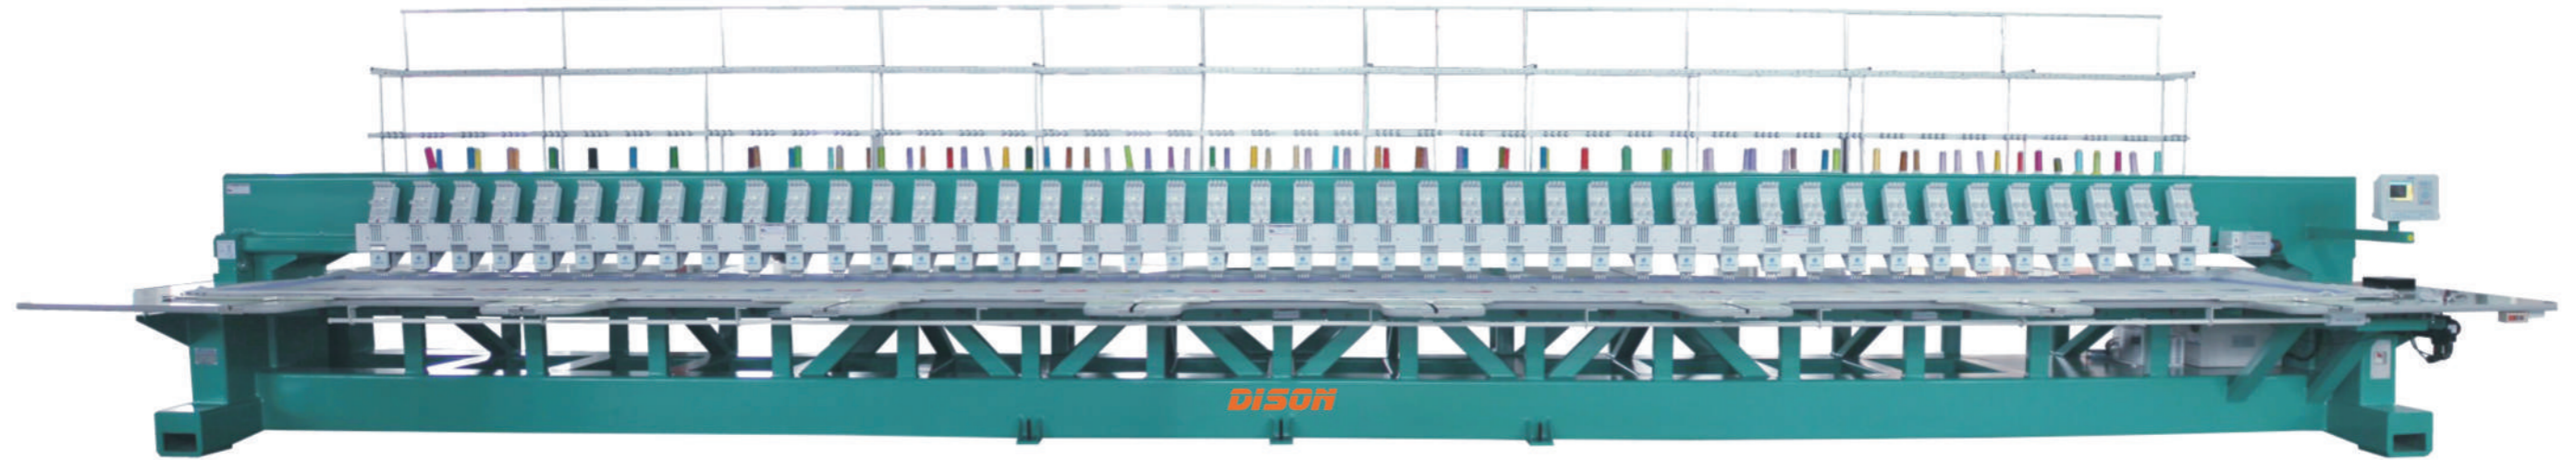

床垫缝切机
Tape edge machine

DS-FB1

床垫缝切机
Tape edge machine

DS-FB3A

床垫缝切机
Tape edge machine

DS-FB5A

自动翻转床垫缝切机
Auto-flipping tape edge machine

DS-FB5

绗缝绣机
Combining quilting embroidery machine

DS-1201CT

单头绣花机
Single head embroidery machine (for flat and cap)

DS-1202CT

双头帽绣机
Double head embroidery machine for cap

DS-1206CT

多头绣花机
Multi head embroidery machine for cap

DS-T3A

自动磨刀裁剪机
Black plated auto sharpening cutting machine

DS-T3B

自动磨刀裁剪机
Auto sharpening cutting machine

DS-T700

带状式钢带机
Band knife cutting machine

DS-T700A/B table size: 1200x1600mm
cutting height: 180mm
DS-T900A/B table size: 1500x1800mm
cutting height: 180mm
B means frequency control system

DS-T1200

带状式钢带机
Band knife cutting machine

DS-T1200A/B table size: 1500x2400mm
cutting height: 250mm
B means frequency control system

DS-T3C

自动磨刀裁剪机(带灯)
Auto sharpening cutting machine with LED

DS-T3D

自动磨刀裁剪机(弧形刀壳)
Auto sharpening cutting machine with ARC slide