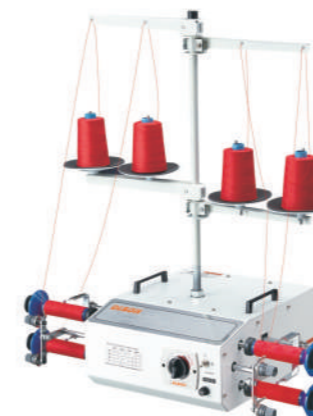

DS-T20C

分线器
Thread distributor
For embroidery thread

DS-120L

电脑切带机
Cold knife cutter
DS-120R Round shape cutter

DS-120HL

电脑切带机
Label cold knife cutter

DS-120HLR

电脑切带机(冷)
Auto belt loop cutter (cold)