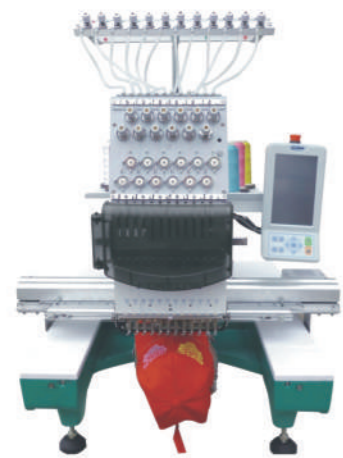

EMBROIDERY MACHINE SERIES

OVERALL SOLUTION FOR
SEWING EQUIPMENT
Web://www.chinadison.com

39/40

DS-HF series

高速机
High speed embroidery machine

DS-SS series

亮片绣系列
Sequins embroidery machine

DS-Q

绗缝绣机
Combining quilting embroidery machine

DS-1201CT

单头绣花机
Single head embroidery machine (for flat and cap)

DS-1202CT

双头帽绣机
Double head embroidery machine for cap

DS-1206CT

多头绣花机
Multi head embroidery machine for cap