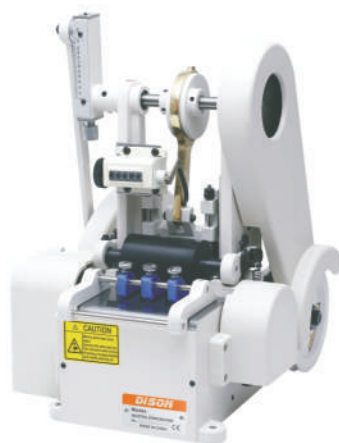

DS-815

切带机(冷、热刀)
Belt cutter (Cold & hot)

Model	Tape length	Tape width	Knife
DS-812	15-100mm	80mm	cold
DS-815	15-1500mm	60mm	cold
DS-817	15-1500mm	60mm	cold & hot