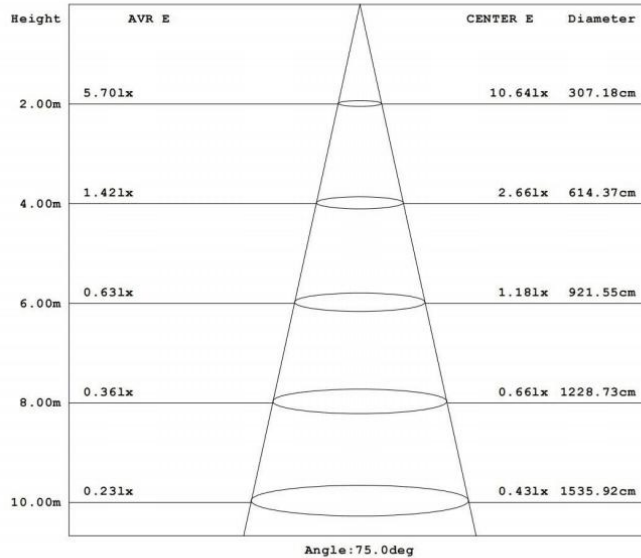

LED AND OPTICAL PERFORMANCE

- Equipped with 12 SMD LED beads, size 2835, it boasts a color rendering index (CRI) of over 80, providing a luminous flux of 80lm \pm 5% per fixture and 150lm \pm 5% for the bare board. The lens features a PC diffuser for even light distribution.
- The color temperature can be adjusted between 2700K (Soft White), 3000K (Warm White), and 4000K (Cool White) via a silicone button on the back of the light body.

PRODUCT DIAGRAM

Size in mm
 1" = 25.4mm.

PHOTOMETRICS

LUMINOUS INTENSITY DISTRIBUTION

AVERAGE AND CENTER E Figure

Report number:

MANUFACTURER:			
Address:			
NAME:		TYPE:	WEIGHT:
SPECIFICATION:	CCT (K) : 0	DIMENSION:	SERIAL No. :