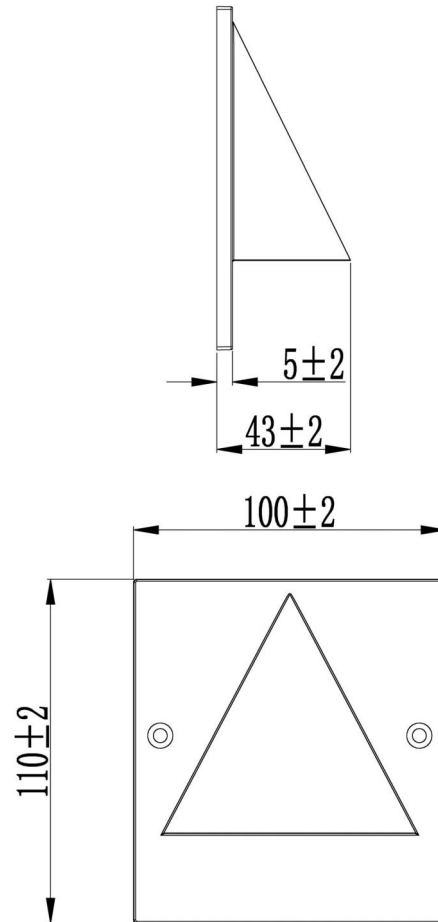

POWER AND ELECTRICAL FEATURES

- This lighting fixture is ETL certified, ensuring it meets North American safety standards. It operates on a versatile input voltage of 12V-24V AC/DC and consumes 1.5 watts of power.
- The wiring and plug are UL certified, made of brass, with a specification of 20 AWG for outdoor use. The power cord is exposed and extends about 4.9 feet (1.5 meters) in length.

DESIGN AND STRUCTURE

- The design boasts a modern, minimalist aesthetic with a matte black die-cast aluminum body, ensuring durability and impact resistance.
- Its compact form, less than 4 inches wide, combined with 12V-24V AC/DC compatibility, is perfect for railing lights suited to American fences and stair posts.

PRODUCT DIAGRAM

Size in mm
 1" = 25.4mm.

PHOTOMETRICS

LUMINOUS INTENSITY DISTRIBUTION

AVERAGE AND CENTER E Figure

Report number:

MANUFACTURER:			
Address:			
NAME:		TYPE:	WEIGHT:
SPECIFICATION:	CCT (K) : 0	DIMENSION:	SERIAL No. :