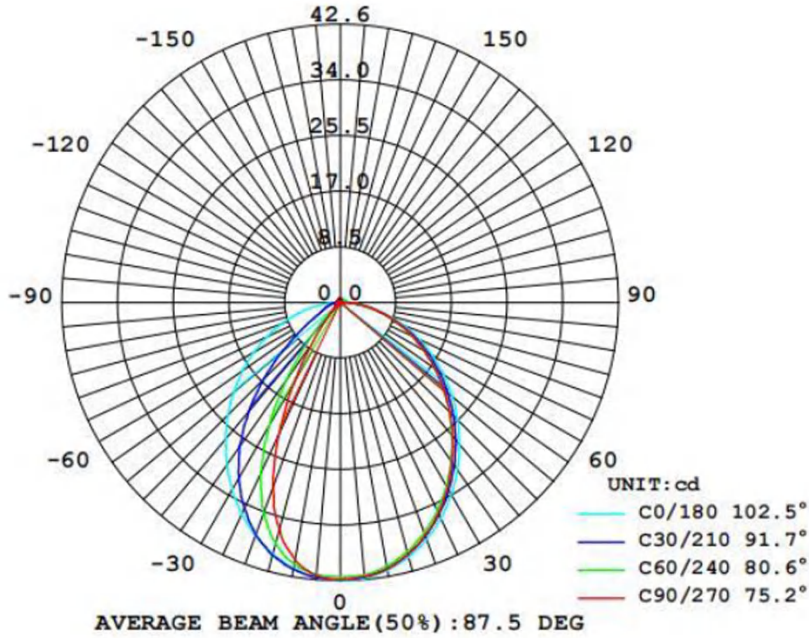

LED AND OPTICAL PERFORMANCE

- Equipped with 12 SMD LED beads, size 2835, it boasts a color rendering index (CRI) of over 80, providing a luminous flux of 80lm \pm 5% per fixture and 150lm \pm 5% for the bare board. The lens features a PC diffuser for even light distribution.
- The color temperature can be adjusted between 2700K (Soft White), 3000K (Warm White), and 4000K (Cool White) via a silicone button on the back of the light body.

PRODUCT DIAGRAM

Size in mm
 1" = 25.4mm.

PHOTOMETRICS

LUMINOUS INTENSITY DISTRIBUTION

AVERAGE AND CENTER E Figure

Report number:

MANUFACTURER:			
Address:			
NAME:		TYPE:	WEIGHT:
SPECIFICATION:	CCT (K) : 0	DIMENSION:	SERIAL No. :