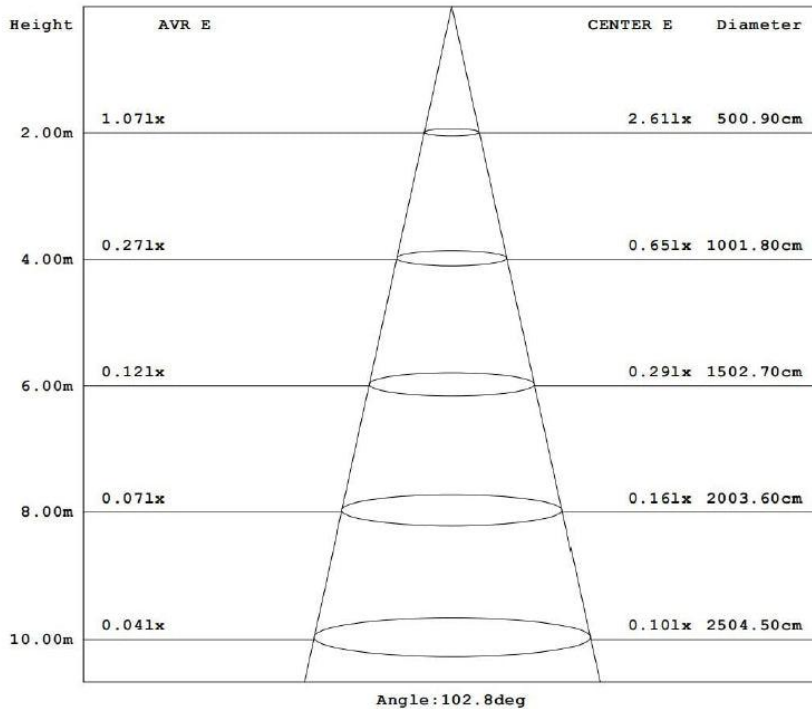

LED AND OPTICAL PERFORMANCE

- Equipped with 12 SMD LED beads, size 2835, it boasts a color rendering index (CRI) of over 80, providing a luminous flux of 50lm \pm 5% per fixture and 150lm \pm 5% for the bare board. The lens features a PC diffuser for even light distribution.
- The color temperature can be adjusted between 2700K (Soft White), 3000K (Warm White), and 4000K (Cool White) via a silicone button on the back of the light body.

PRODUCT DIAGRAM

Size in mm
 1" = 25.4mm.

PHOTOMETRICS

LUMINOUS INTENSITY DISTRIBUTION

AVERAGE AND CENTER E Figure

Dual-Purpose Step and Deck Lights

Slim and safe, dual-purpose low-voltage lighting for steps and decks.