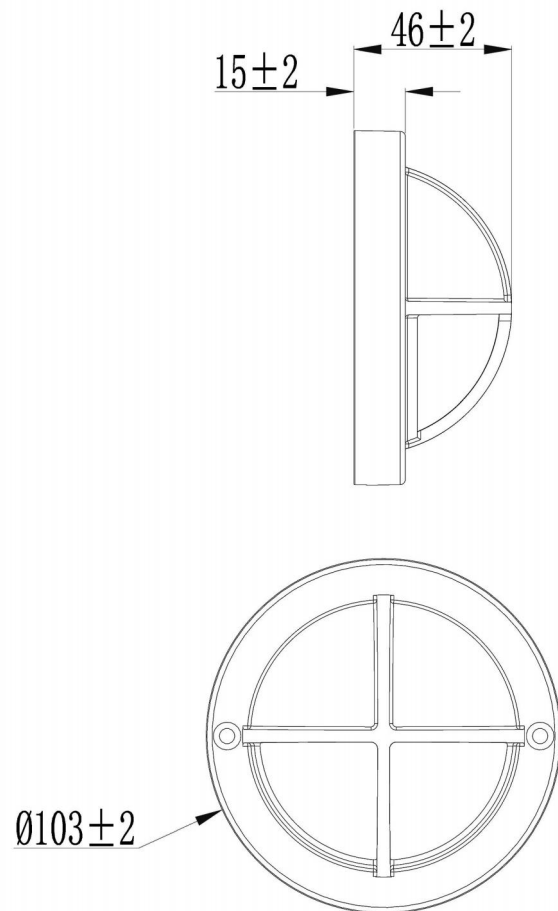

POWER AND ELECTRICAL FEATURES

- This lighting fixture is ETL certified, ensuring it meets North American safety standards. It operates on a versatile input voltage of 12V-24V AC/DC and consumes 1.5 watts of power.
- The wiring and plug are UL certified, made of brass, with a specification of 20 AWG for outdoor use. The power cord is exposed and extends about 4.9 feet (1.5 meters) in length.

DESIGN AND STRUCTURE

- The design features a classic vintage appearance with a matte black die-cast aluminum body, offering durability and impact resistance.
- With a compact size of less than 4 inches wide and compatibility with 12V-24V AC/DC, it's ideal for railing lights applicable to American fences and stair posts.
- Its half-sided design effectively reduces glare while illuminating the surrounding area.

PRODUCT DIAGRAM

Size in mm
 1" = 25.4mm.

PHOTOMETRICS

LUMINOUS INTENSITY DISTRIBUTION

AVERAGE AND CENTER E Figure

Dual-Purpose Step and Deck Lights

Slim and safe, dual-purpose low-voltage lighting for steps and decks.