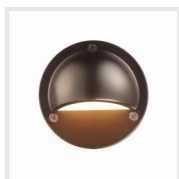

Classic Glow Series

Retro design meets modern lighting.

Semisfera Deck & Rail Light