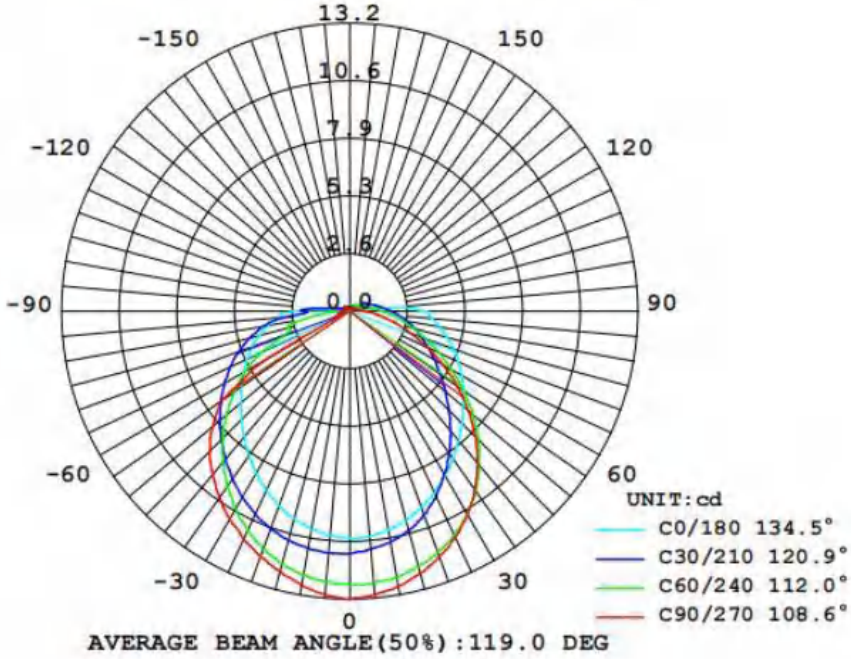

LED AND OPTICAL PERFORMANCE

- Equipped with 12 SMD LED beads, size 2835, it boasts a color rendering index (CRI) of over 80, providing a luminous flux of 50lm \pm 5% per fixture and 150lm \pm 5% for the bare board. The lens features a PC diffuser for even light distribution.
- The color temperature can be adjusted between 2700K (Soft White), 3000K (Warm White), and 4000K (Cool White) via a silicone button on the back of the light body.

PRODUCT DIAGRAM

Size in mm
 1" = 25.4mm.

PHOTOMETRICS

LUMINOUS INTENSITY DISTRIBUTION

AVERAGE AND CENTER E Figure

Dual-Purpose Step and Deck Lights

Slim and safe, dual-purpose low-voltage lighting for steps and decks.