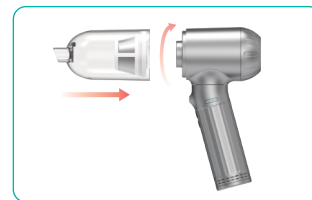

Parameters

Product Model	ME-VC2
Maximum Wattage	90W
Input	5 V=3 A
Battery Capacity	2000mAh*3pcs
Working time	30 mins
Charging Time	2 hours
Noise	<85 dB
Material	ABS

Note:

1.Before it is used for the first time, please use 5V USB power supply and original Type-C charging cable to charge it for more than 2 hours until it is fully charged.

2.ME-VC2 cannot be used in the charging process.

3.To ensure the product's service life, if you do not use the product for more than 2 months, please make sure to fully charge the product once a month.

Package contents

Accessories	Quantity
HEPA Filter	2
Dust Cup	1
Vacuum Nozzle with Brush	1
Air Bed Exhaust Nozzle	1
Blow Nozzle	1
Brush Blow Nozzle	1
Swimming ring blow nozzle	1
Air bed blow nozzle	1
Brush	3
Tweezer	1
2-in-1 Key Puller	1
Polyester Bag	1
Type-C charging cable	1
Hose	1
Floor brush	1
PU box	1
Fleece bag	1

Vacuum Cleaner Mode

Note:

1.Do not vacuum absorb wet items.

2.Make sure the HEPA filter is dry before using the vacuum cleaner.