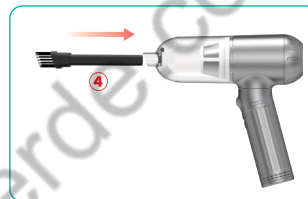

Parameters

Product Model	ME-VC2
Maximum Wattage	90W
Input	5 V=3 A
Battery Capacity	2000mAh*3pcs
Working time	30 mins
Charging Time	2 hours
Noise	<85 dB
Material	ABS

Note:

1.Before it is used for the first time, please use 5V USB power supply and original Type-C charging cable to charge it for more than 2 hours until it is fully charged.

2.ME-VC2 cannot be used in the charging process.

3.To ensure the product's service life, if you do not use the product for more than 2 months, please make sure to fully charge the product once a month.

Package contents

Accessories	Quantity
HEPA Filter	2
Dust Cup	1
Vacuum Nozzle with Brush	1
Air Bed Exhaust Nozzle	1
Blow Nozzle	1
Brush Blow Nozzle	1
Swimming ring blow nozzle	1
Air bed blow nozzle	1
Brush	3
Tweezer	1
2-in-1 Key Puller	1
Polyester Bag	1
Type-C charging cable	1
Hose	1
Floor brush	1
PU box	1
Fleece bag	1

Vacuum Cleaner Mode

Note:

1.Do not vacuum absorb wet items.

2.Make sure the HEPA filter is dry before using the vacuum cleaner.