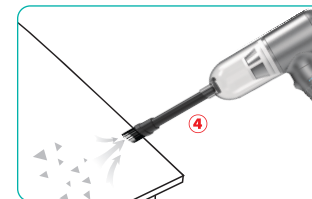

Parameters

Product Model	ME-VC2
Maximum Wattage	90W
Input	5 V=3 A
Battery Capacity	2000mAh*3pcs
Working time	30 mins
Charging Time	2 hours
Noise	<85 dB
Material	ABS

Note:

1.Before it is used for the first time, please use 5V USB power supply and original Type-C charging cable to charge it for more than 2 hours until it is fully charged.

2.ME-VC2 cannot be used in the charging process.

3.To ensure the product's service life, if you do not use the product for more than 2 months, please make sure to fully charge the product once a month.

Package contents

Accessories	Quantity
HEPA Filter	2
Dust Cup	1
Vacuum Nozzle with Brush	1
Air Bed Exhaust Nozzle	1
Blow Nozzle	1
Brush Blow Nozzle	1
Swimming ring blow nozzle	1
Air bed blow nozzle	1
Brush	3
Tweezer	1
2-in-1 Key Puller	1
Polyester Bag	1
Type-C charging cable	1
Hose	1
Floor brush	1
PU box	1
Fleece bag	1

Vacuum Cleaner Mode

Note:

1.Do not vacuum absorb wet items.

2.Make sure the HEPA filter is dry before using the vacuum cleaner.