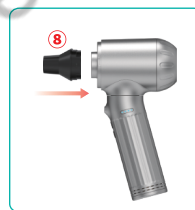

Parameters

Product Model	ME-VC2
Maximum Wattage	90W
Input	5 V=3 A
Battery Capacity	2000mAh*3pcs
Working time	30 mins
Charging Time	2 hours
Noise	<85 dB
Material	ABS

Note:

1.Before it is used for the first time, please use 5V USB power supply and original Type-C charging cable to charge it for more than 2 hours until it is fully charged.

2.ME-VC2 cannot be used in the charging process.

3.To ensure the product's service life, if you do not use the product for more than 2 months, please make sure to fully charge the product once a month.

Package contents

Accessories	Quantity
HEPA Filter	2
Dust Cup	1
Vacuum Nozzle with Brush	1
Air Bed Exhaust Nozzle	1
Blow Nozzle	1
Brush Blow Nozzle	1
Swimming ring blow nozzle	1
Air bed blow nozzle	1
Brush	3
Tweezer	1
2-in-1 Key Puller	1
Polyester Bag	1
Type-C charging cable	1
Hose	1
Floor brush	1
PU box	1
Fleece bag	1

Vacuum Cleaner Mode

Note:

1.Do not vacuum absorb wet items.

2.Make sure the HEPA filter is dry before using the vacuum cleaner.