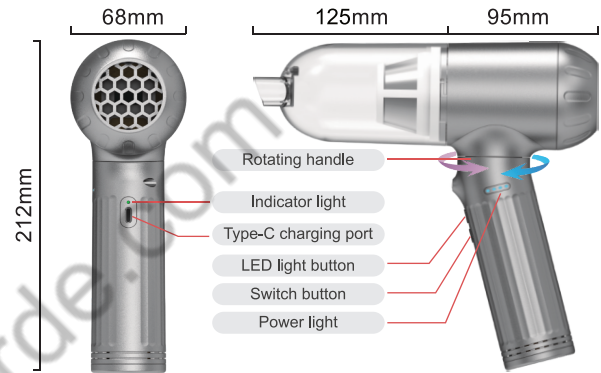

Schematic

CONTENTS

- English 01-05
- Deutsch 06-10
- Français 11-15
- Español 16-20
- Italiano 21-25