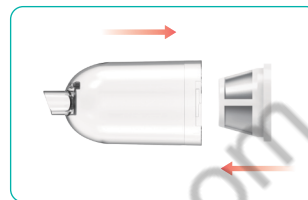

Parameters

Product Model	ME-VC2
Maximum Wattage	90W
Input	5 V=3 A
Battery Capacity	2000mAh*3pcs
Working time	30 mins
Charging Time	2 hours
Noise	<85 dB
Material	ABS

Note:

1.Before it is used for the first time, please use 5V USB power supply and original Type-C charging cable to charge it for more than 2 hours until it is fully charged.

2.ME-VC2 cannot be used in the charging process.

3.To ensure the product's service life, if you do not use the product for more than 2 months, please make sure to fully charge the product once a month.

Package contents

Accessories	Quantity
HEPA Filter	2
Dust Cup	1
Vacuum Nozzle with Brush	1
Air Bed Exhaust Nozzle	1
Blow Nozzle	1
Brush Blow Nozzle	1
Swimming ring blow nozzle	1
Air bed blow nozzle	1
Brush	3
Tweezer	1
2-in-1 Key Puller	1
Polyester Bag	1
Type-C charging cable	1
Hose	1
Floor brush	1
PU box	1
Fleece bag	1

Vacuum Cleaner Mode

Note:

1.Do not vacuum absorb wet items.

2.Make sure the HEPA filter is dry before using the vacuum cleaner.