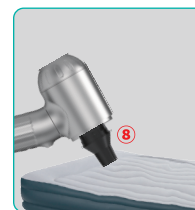

Parameters

Product Model	ME-VC2
Maximum Wattage	90W
Input	5 V=3 A
Battery Capacity	2000mAh*3pcs
Working time	30 mins
Charging Time	2 hours
Noise	<85 dB
Material	ABS

Note:

1.Before it is used for the first time, please use 5V USB power supply and original Type-C charging cable to charge it for more than 2 hours until it is fully charged.

2.ME-VC2 cannot be used in the charging process.

3.To ensure the product's service life, if you do not use the product for more than 2 months, please make sure to fully charge the product once a month.

Package contents

Accessories	Quantity
HEPA Filter	2
Dust Cup	1
Vacuum Nozzle with Brush	1
Air Bed Exhaust Nozzle	1
Blow Nozzle	1
Brush Blow Nozzle	1
Swimming ring blow nozzle	1
Air bed blow nozzle	1
Brush	3
Tweezer	1
2-in-1 Key Puller	1
Polyester Bag	1
Type-C charging cable	1
Hose	1
Floor brush	1
PU box	1
Fleece bag	1

Vacuum Cleaner Mode

Note:

1.Do not vacuum absorb wet items.

2.Make sure the HEPA filter is dry before using the vacuum cleaner.