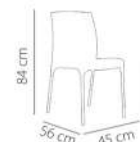

Polypropylene fiberglass

ROYAL CHAIR Colours

W: 3,7 Kg

White
Sand Beige
Anthracite
Green
Mustard
Black
Red

Polypropylene fiberglass
Metal Legs

SUNNY RATTAN CHAIR Colours

W: 2,45 Kg

White
Brown
Cappucino
Anthracite