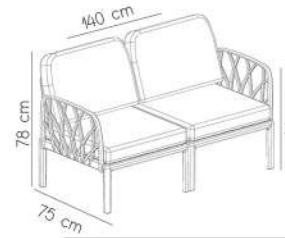

TABLE OF PONTE
With Glass 90 X 150

W : 21 Kg

Colours

Cappuccino / Desert coffee

Polypropylene fiberglass
Reinforced with metal chassis

GARDA
(2+1+TABLE)