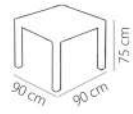

TABLE OF PONTE
With Glass 90 X 90

W : 24,6 Kg

Colours