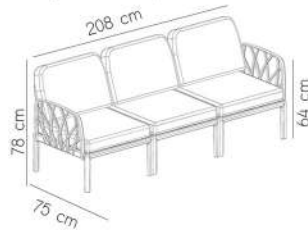

GARDA
(3+1+TABLE)

Colours

Fabric Color

- Sahara Beige
- Cappuccino
- Anthracite
- White

First Quality Fabric

- Weavers 002 (Beige)
- Weavers 003 (Grey)

Standard Quality Fabric

- NW - 43 (Grey)
- NW - 4 (Beige)