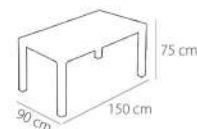

CLASSI RATTAN TABLE

Colours

Without Glass 90 X 150

W : 21 Kg