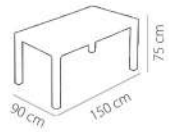

WOOD TABLE
With Glass 90 X 150

W : 38,5 Kg

Colours