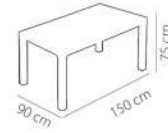

WOOD TABLE
STRIPED WITH GLASS
Without Glass 90 X 150

W : 21 Kg

Colours