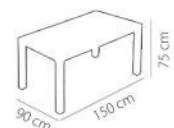

CLASSI RATTAN TABLE

Colours

With Glass 90 X 150

W : 38,5 Kg