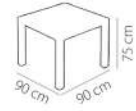

WOOD TABLE
With Glass 90 X 150

W : 38,5 Kg

Colours

White Brown Cappuccino Anthracite

Polypropylene fiberglass
Reinforced with metal chassis

WOOD TABLE
STRIPED WITH GLASS
With Glass 90 X 90

W : 24,6 Kg

Colours