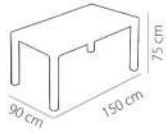

W : 24,6 Kg

Colours

White / Anthracite Desert Coffee / Coffee Coffee / Cappuccino Anthracite / Anthracite

Polypropylene fiberglass
Reinforced with metal chassis

TABLE OF PONTE
With Glass 90 X 150

W : 21 Kg