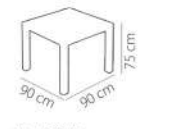

CLASSI RATTAN TABLE

Colours

Without Glass 90 X 90

W : 43,9 Kg