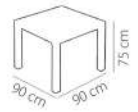

WOOD TABLE
With Glass 90 X 90

W : 24,6 Kg

Colours