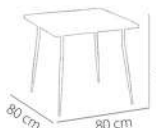

Polypropylene fiberglass Reinforced with metal chassis

CARMEN TABLE 80 X 80

Colours

W : 7,85 Kg

Metal Leg

White Sand Beige Anthracite Red

Black Green Mustard

White Leg