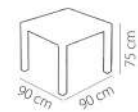

Polypropylene fiberglass
Reinforced with metal chassis

WOOD TABLE
With Glass 90 X 90

W : 24,6 Kg

Colours

White Brown Cappuccino Anthracite

Polypropylene fiberglass
Reinforced with metal chassis

WOOD TABLE
DOTTED GLASS
With Glass 90 X 90