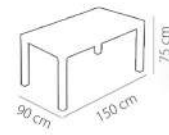

WOOD TABLE
DOTTED GLASS
With Glass 90 X 150

W : 38,5 Kg

Colours