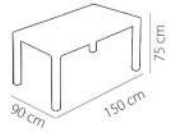

W : 24,6 Kg

White Brown Cappuccino Anthracite

Polypropylene fiberglass Reinforced with metal chassis

WOOD TABLE
Without Glass 90 X 150

W : 21 Kg

Colours

White Brown Cappuccino Anthracite

Polypropylene fiberglass
Reinforced with metal chassis