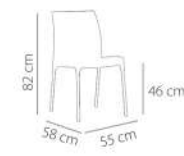

Colours

W : 3,35 Kg

Polypropylene fiberglass

BERMO CHAIR

W : 3.8 Kg

Polypropylene fiberglass

ASPENDOS ARMCHAIR

Colours

W : 3,75 Kg

Polypropylene fiberglass

BERMUDA ARMCHAIR

W : 4.2 Kg

Polypropylene fiberglass

BALO CHAIR

Colours

W : 3,95 Kg

Polypropylene fiberglass

CASTEL CHAIR

W : 2,82 Kg

Polypropylene fiberglass
Aluminum legs

BAMBOO ARMCHAIR

W : 8,1 Kg

Polypropylene fiberglass

CASTELLO ARMCHAIR