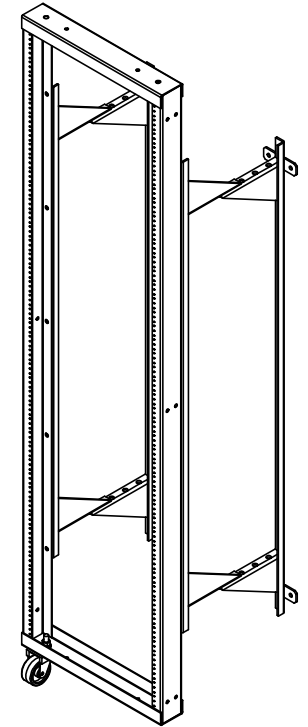

SECTION A-A

**PROPRIETARY AND CONFIDENTIAL**  
 THE INFORMATION CONTAINED IN THIS  
 DRAWING IS THE SOLE PROPERTY OF  
 A.I.G. ELECTRON METAL INC. ANY  
 REPRODUCTION IN PART OR AS A WHOLE  
 WITHOUT THE WRITTEN PERMISSION OF  
 A.I.G. ELECTRON METAL INC IS PROHIBITED.

DESSINÉ PAR/DRAWN BY:

Title/Titre:

VÉRIFIÉ PAR/CHECKED BY:

**SWING RACK (19 x 77)**

PROJET/PROJECT:

FICHER/FILE:

WallMount\Racks\SwingOutFullSize

SwingRack19x77\_1305025495\_ENG

REV./REV.:

—

NO. DE PIÈCE/PART NO.:

NO. DE DESSIN/DRAWING NO.:

ÉCHELLE/SCALE:

DATE:

PAGE/SHEET:

WRSFKT-194418