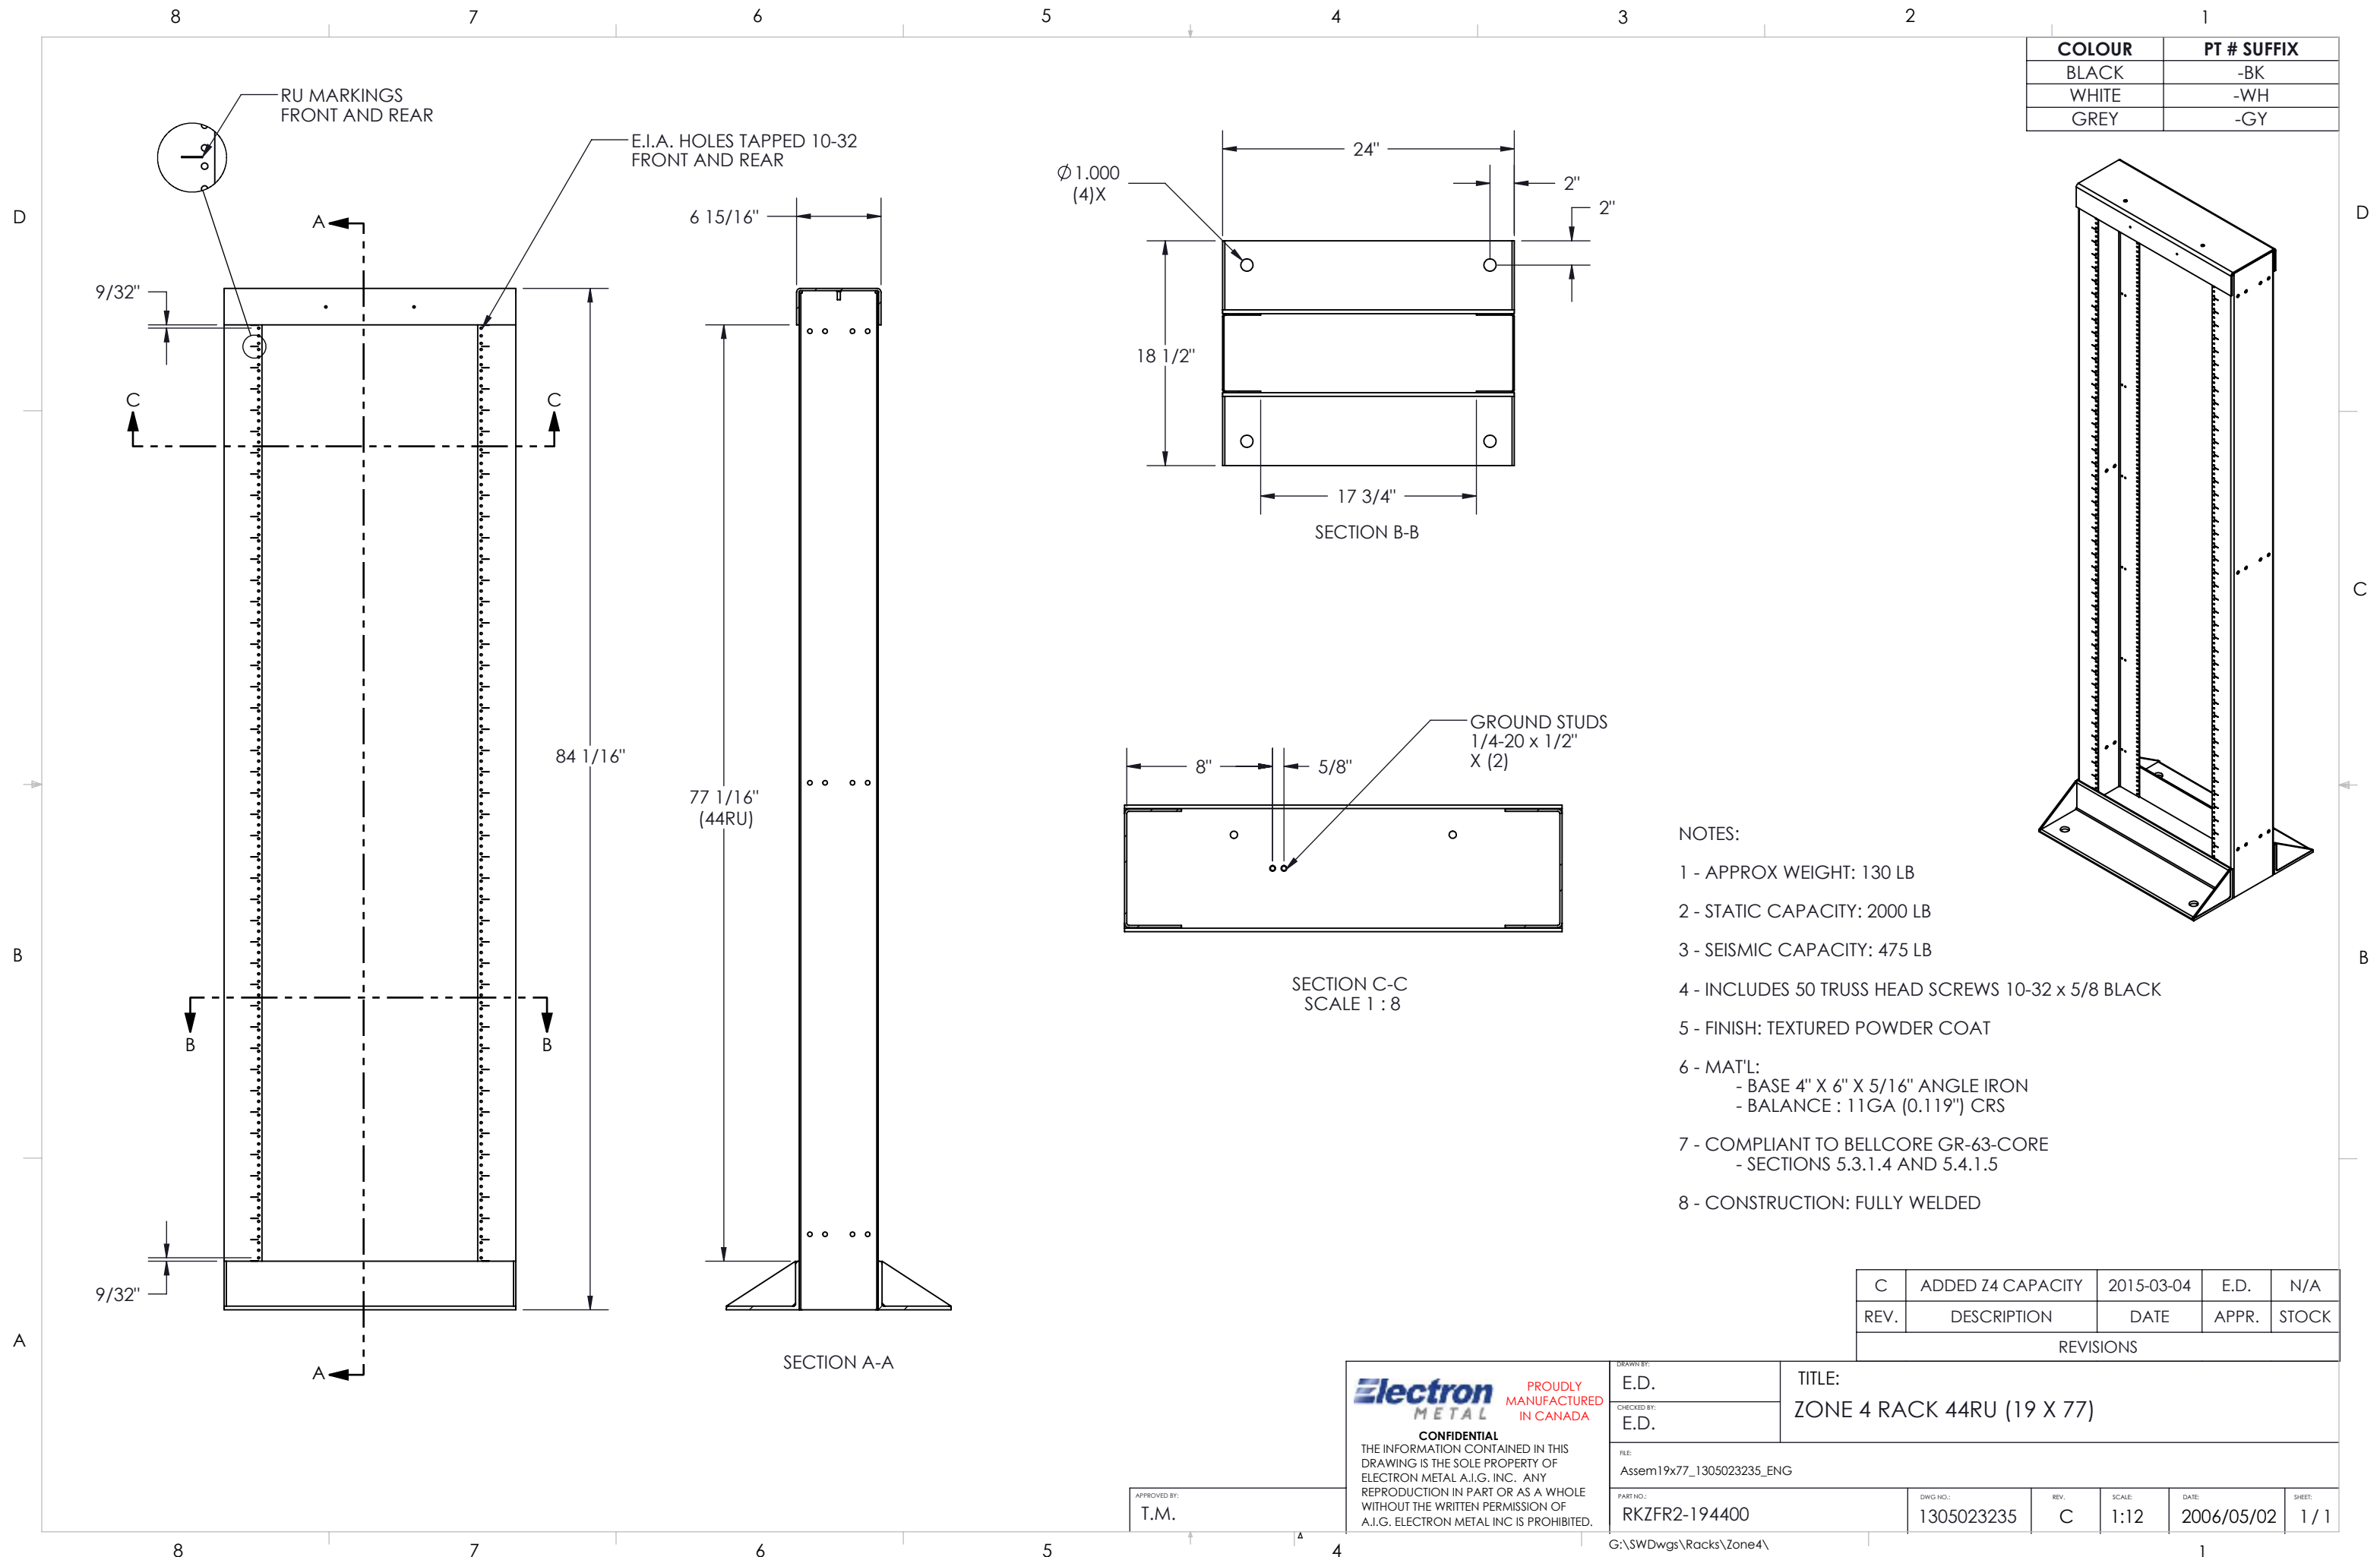

COLOUR	PT # SUFFIX
BLACK	-BK
WHITE	-WH
GREY	-GY

REV.	DESCRIPTION	DATE	APPR.	STOCK
C	ADDED Z4 CAPACITY	2015-03-04	E.D.	N/A

REVISIONS

<p>Electron METAL PROUDLY MANUFACTURED IN CANADA</p> <p>CONFIDENTIAL THE INFORMATION CONTAINED IN THIS DRAWING IS THE SOLE PROPERTY OF ELECTRON METAL A.I.G. INC. ANY REPRODUCTION IN PART OR AS A WHOLE WITHOUT THE WRITTEN PERMISSION OF A.I.G. ELECTRON METAL INC IS PROHIBITED.</p>	DRAWN BY: E.D.	TITLE: ZONE 4 RACK 44RU (19 X 77)
	CHECKED BY: E.D.	
APPROVED BY: T.M.	FILE: Assem19x77_1305023235_ENG	DWG NO.: 1305023235
	PART NO.: RKZFR2-194400	REV.: C
		SCALE: 1:12
		DATE: 2006/05/02
		SHEET: 1 / 1