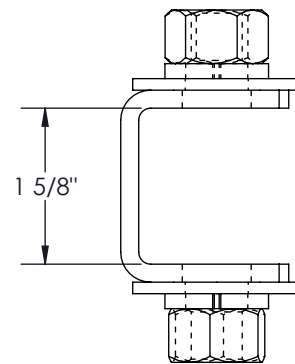

PART NO.	LENGTH	HEIGHT
CABLCEM-YZ	1-1/2"	1-5/8"

USE TO ATTACH
LADDER TRAY TO CEILING

*THREADED ROD
*NOT INCLUDED

NOTES:

- 1 - CONSTRUCTION: 3/16" STEEL
- 2 - FINISH: YELLOW ZINC
- 3 - INCLUDES 5/8-11 HARDWARE (THREADED ROD NOT INCLUDED)
- 4 - SOLD IN PAIRS