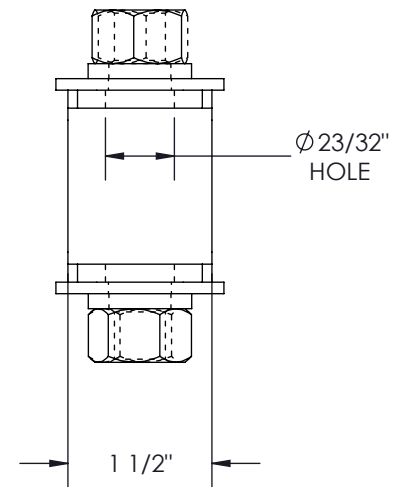

PART NO.	LENGTH	HEIGHT
CABLCEM-YZ	1-1/2"	1-5/8"

USE TO ATTACH
LADDER TRAY TO CEILING

*THREADED ROD
*NOT INCLUDED

NOTES:

- 1 - CONSTRUCTION: 3/16" STEEL
- 2 - FINISH: YELLOW ZINC
- 3 - INCLUDES 5/8-11 HARDWARE (THREADED ROD NOT INCLUDED)
- 4 - SOLD IN PAIRS