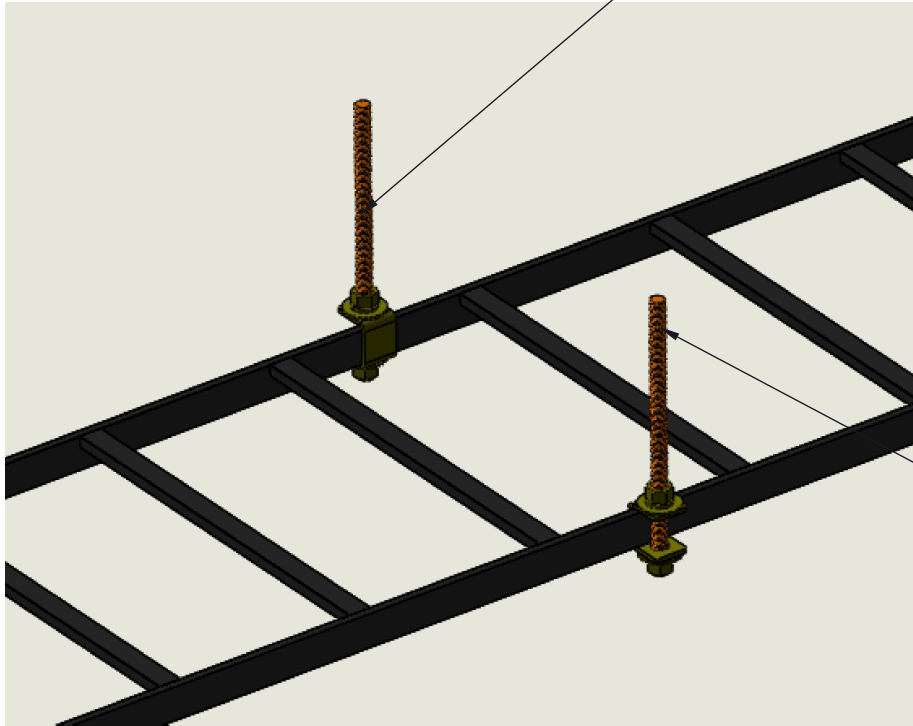

PART NO.	LENGTH	HEIGHT
CABLCEM-YZ	1-1/2"	1-5/8"

USE TO ATTACH
LADDER TRAY TO CEILING

*THREADED ROD
*NOT INCLUDED

NOTES:

- 1 - CONSTRUCTION: 3/16" STEEL
- 2 - FINISH: YELLOW ZINC
- 3 - INCLUDES 5/8-11 HARDWARE (THREADED ROD NOT INCLUDED)
- 4 - SOLD IN PAIRS

CEILING MOUNTING KIT