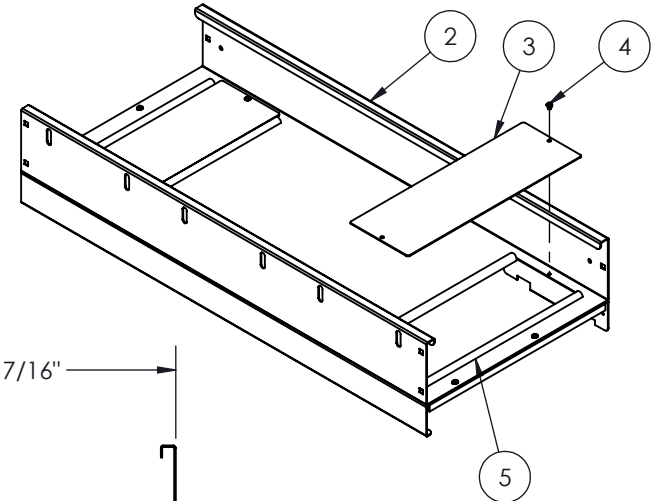

NO.	NOTE	DESCRIPTION	QTY
1	1305038586 - 30"	SUPPORT	1
2	2188-002 - 30"	COPPER CABLE TRAY 12"	1
3	2188-001 - 12.813"	COVER	2
4	8 - 32 x 1/4	THREAD-ROLLING SCREWS	10
5	SPAENAU_825-227 - 11.875"	EXTRUDED NEOPRENE CHANNEL	4

SECTION A-A

NOTES:

- 1 - APPROX. WEIGHT: 17 LB.
- 2 - FITS 30" WIDE SEREIS 4000 CABINET
- 3 - MAT'L: 16 GA. (.060") CRS
- 4 - FINISH: POLYESTER POWDER COAT.

**PROPRIETARY AND CONFIDENTIAL**  
 THE INFORMATION CONTAINED IN THIS DRAWING IS THE SOLE PROPERTY OF A.I.G. ELECTRON METAL INC. ANY REPRODUCTION IN PART OR AS A WHOLE WITHOUT THE WRITTEN PERMISSION OF A.I.G. ELECTRON METAL INC IS PROHIBITED.

DRAWN BY: E.D.		Title: OVERHEAD BASIC CABLE MGT 30 x 4 x 12			
CHECKED BY: E.D.		PROJECT: G:\SWDwgs\Cabinets\Ser4000\GestionCablesSuperieur\Cuivre\		FILE: GestionSuperieur30Cuivre_2209-001_Eng	
PART NO.:	DRAWING NO.:	REV.:	SCALE:	DATE:	SHEET:
CMCOCO-270412	2209-001	-	1:8	2018-02-09	1 / 1