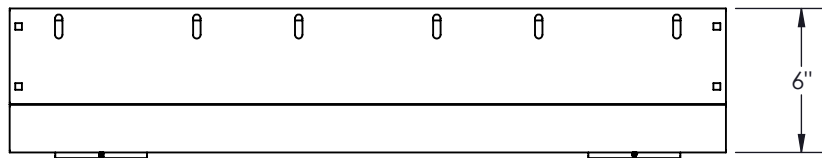

NO.	NOTE	DESCRIPTION	QTY
1	1305038586 - 30"	SUPPORT	1
2	2188-002 - 30"	COPPER CABLE TRAY 12"	1
3	2188-001 - 12.813"	COVER	2
4	8 - 32 x 1/4	THREAD-ROLLING SCREWS	10
5	SPAENAU_825-227 - 11.875"	EXTRUDED NEOPRENE CHANNEL	4

SECTION A-A

NOTES:

- 1 - APPROX. WEIGHT: 17 LB.
- 2 - FITS 30" WIDE SEREIS 4000 CABINET
- 3 - MAT'L: 16 GA. (.060") CRS
- 4 - FINISH: POLYESTER POWDER COAT.

**PROPRIETARY AND CONFIDENTIAL**  
 THE INFORMATION CONTAINED IN THIS DRAWING IS THE SOLE PROPERTY OF A.I.G. ELECTRON METAL INC. ANY REPRODUCTION IN PART OR AS A WHOLE WITHOUT THE WRITTEN PERMISSION OF A.I.G. ELECTRON METAL INC IS PROHIBITED.