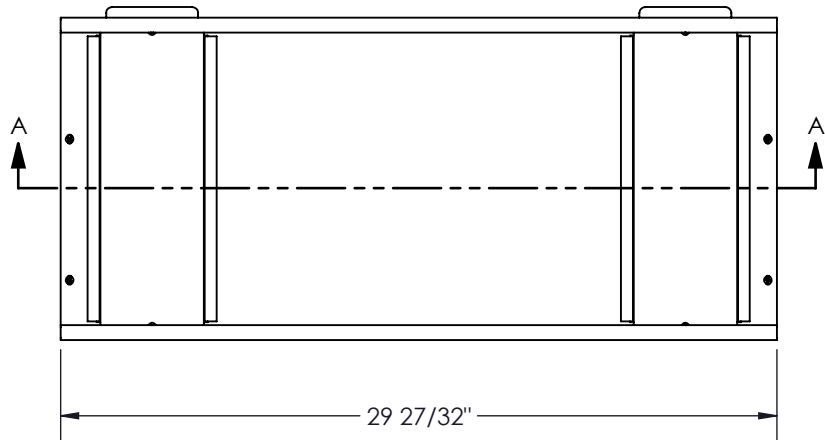

NO.	NOTE	DESCRIPTION	QTY
1	1305038586 - 30"	SUPPORT	1
2	2188-002 - 30"	COPPER CABLE TRAY 12"	1
3	2188-001 - 12.813"	COVER	2
4	8 - 32 x 1/4	THREAD-ROLLING SCREWS	10
5	SPAENAU_825-227 - 11.875"	EXTRUDED NEOPRENE CHANNEL	4

SECTION A-A

NOTES:

- 1 - APPROX. WEIGHT: 17 LB.
- 2 - FITS 30" WIDE SEREIS 4000 CABINET
- 3 - MAT'L: 16 GA. (.060") CRS
- 4 - FINISH: POLYESTER POWDER COAT.

**PROPRIETARY AND CONFIDENTIAL**  
 THE INFORMATION CONTAINED IN THIS DRAWING IS THE SOLE PROPERTY OF A.I.G. ELECTRON METAL INC. ANY REPRODUCTION IN PART OR AS A WHOLE WITHOUT THE WRITTEN PERMISSION OF A.I.G. ELECTRON METAL INC IS PROHIBITED.

DRAWN BY: E.D.		Title: OVERHEAD BASIC CABLE MGT 30 x 4 x 12			
CHECKED BY: E.D.		PROJECT: G:\SWDwgs\Cabinets\Ser4000\GestionCablesSuperieur\Cuivre\		FILE: GestionSuperieur30Cuivre_2209-001_Eng	
PART NO.:	DRAWING NO.:	REV.:	SCALE:	DATE:	SHEET:
CMCOCO-270412	2209-001	-	1:8	2018-02-09	1 / 1