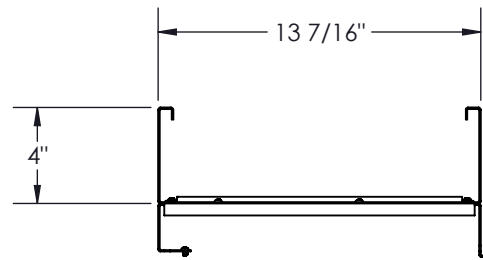

NO.	NOTE	DESCRIPTION	QTY
1	1305038586 - 30"	SUPPORT	1
2	2188-002 - 30"	COPPER CABLE TRAY 12"	1
3	2188-001 - 12.813"	COVER	2
4	8 - 32 x 1/4	THREAD-ROLLING SCREWS	10
5	SPAENAU_825-227 - 11.875"	EXTRUDED NEOPRENE CHANNEL	4

SECTION A-A

NOTES:

- 1 - APPROX. WEIGHT: 17 LB.
- 2 - FITS 30" WIDE SEREIS 4000 CABINET
- 3 - MAT'L: 16 GA. (.060") CRS
- 4 - FINISH: POLYESTER POWDER COAT.

**PROPRIETARY AND CONFIDENTIAL**  
 THE INFORMATION CONTAINED IN THIS DRAWING IS THE SOLE PROPERTY OF A.I.G. ELECTRON METAL INC. ANY REPRODUCTION IN PART OR AS A WHOLE WITHOUT THE WRITTEN PERMISSION OF A.I.G. ELECTRON METAL INC IS PROHIBITED.

DRAWN BY: E.D.		Title: OVERHEAD BASIC CABLE MGT 30 x 4 x 12			
CHECKED BY: E.D.		PROJECT: G:\SWDwgs\Cabinets\Ser4000\GestionCablesSuperieur\Cuivre\		FILE: GestionSuperieur30Cuivre_2209-001_Eng	
PART NO.:	DRAWING NO.:	REV.:	SCALE:	DATE:	SHEET:
CMCOCO-270412	2209-001	-	1:8	2018-02-09	1 / 1