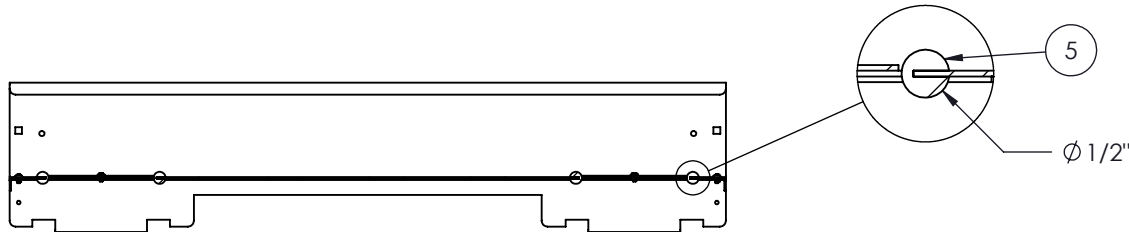

NO.	NOTE	DESCRIPTION	QTY
1	1305038586 - 30"	SUPPORT	1
2	2188-002 - 30"	COPPER CABLE TRAY 12"	1
3	2188-001 - 12.813"	COVER	2
4	8 - 32 x 1/4	THREAD-ROLLING SCREWS	10
5	SPAENAU_825-227 - 11.875"	EXTRUDED NEOPRENE CHANNEL	4

SECTION A-A

NOTES:

- 1 - APPROX. WEIGHT: 17 LB.
- 2 - FITS 30" WIDE SEREIS 4000 CABINET
- 3 - MAT'L: 16 GA. (.060") CRS
- 4 - FINISH: POLYESTER POWDER COAT.

**PROPRIETARY AND CONFIDENTIAL**  
 THE INFORMATION CONTAINED IN THIS DRAWING IS THE SOLE PROPERTY OF A.I.G. ELECTRON METAL INC. ANY REPRODUCTION IN PART OR AS A WHOLE WITHOUT THE WRITTEN PERMISSION OF A.I.G. ELECTRON METAL INC IS PROHIBITED.

DRAWN BY: E.D.		Title: OVERHEAD BASIC CABLE MGT 30 x 4 x 12			
CHECKED BY: E.D.		PROJECT: G:\SWDwgs\Cabinets\Ser4000\GestionCablesSuperieur\Cuivre\		FILE: GestionSuperieur30Cuivre_2209-001_Eng	
PART NO.:	DRAWING NO.:	REV.:	SCALE:	DATE:	SHEET:
CMCOCO-270412	2209-001	-	1:8	2018-02-09	1 / 1