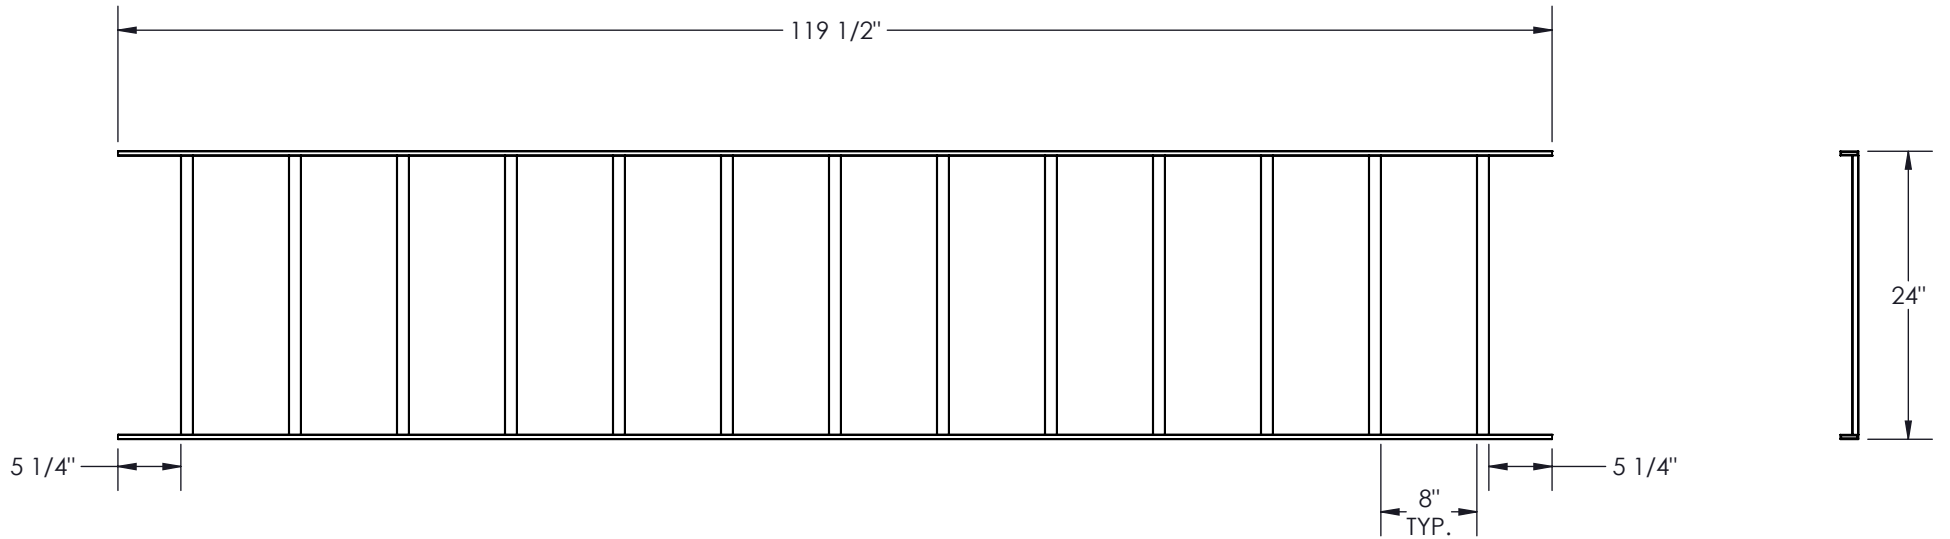

COLOR	PT# SUFFIX
BLACK	-BK
WHITE	-WH
GREY	-GY

NO.	DWG/SUPPLIER	CFG/SUPPLIER NO.	DESCRIPTION	QTY
1	1841-002	119.5"<Brut d'usinage>	SIDE	2
2	1841-003	Tranversal 24"	TRANVERSAL	13

NOTES:

- 1 - APPROX. WEIGHT: 31.43 LBS
- 2 - FINISH: TEXTURED POWDER COATING
- 3 - MATERIAL:
CROSS BAR: STEEL BAR (0.060")
SIDE BAR: STEEL BAR (0.75")
- 4 - CONSTRUCT: FULLY WELDED

DRAWN BY:
R.B.
CHECKED BY:
R.B.

Title:
LADDER RACK STRAIGHT 24" x 1.5" x 10'

FILE:
LadderTrayStraight24x1.5x119.5_1841-005_Eng

PART NO.:
CABLLR-242410

DRAWING NO.:
1841-005

REV.:
-

SCALE:
1:32

DATE:
2017-04-13