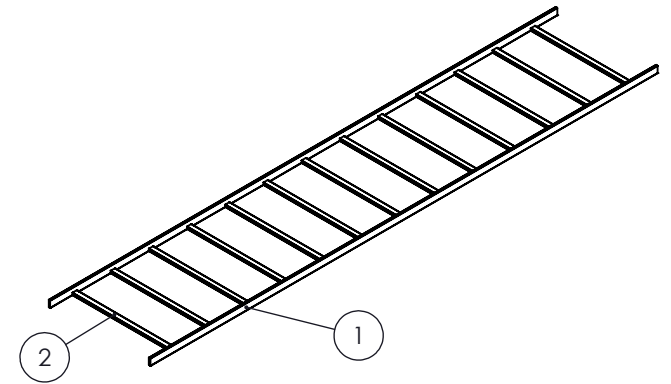

COLOR	PT# SUFFIX
BLACK	-BK
WHITE	-WH
GREY	-GY

NO.	DWG/SUPPLIER	CFG/SUPPLIER NO.	DESCRIPTION	QTY
1	1841-002	119.5"<Brut d'usinage>	SIDE	2
2	1841-003	Tranversal 24"	TRANVERSAL	13

NOTES:

- 1 - APPROX. WEIGHT: 31.43 LBS
- 2 - FINISH: TEXTURED POWDER COATING
- 3 - MATERIAL:
CROSS BAR: STEEL BAR (0.060")
SIDE BAR: STEEL BAR (0.75")
- 4 - CONSTRUCT: FULLY WELDED

DRAWN BY:
R.B.
CHECKED BY:
R.B.

Title:
LADDER RACK STRAIGHT 24" x 1.5" x 10'

FILE:
LadderTrayStraight24x1.5x119.5_1841-005_Eng

PART NO.:
CABLLR-242410

DRAWING NO.:
1841-005

REV.:
-

SCALE:
1:32

DATE:
2017-04-13