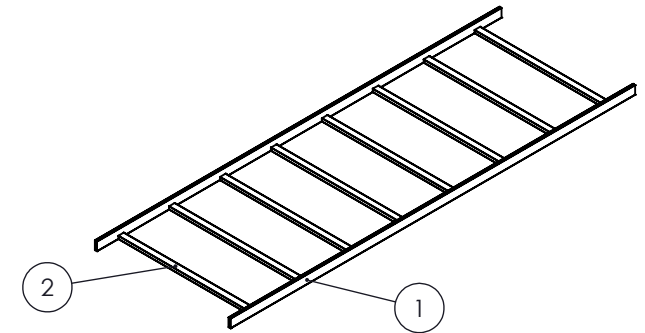

COLOR	PT# SUFFIX
BLACK	-BK
WHITE	-WH
GREY	-GY

NO.	DWG/SUPPLIER	CFG/SUPPLIER NO.	DESCRIPTION	QTY
1	1841-002	71.5"	SIDE	2
2	1841-003	Tranversal 24"	TRANVERSAL	8

NOTES:

- 1 - APPROX. WEIGHT: 19.05 LBS
- 2 - FINISH: TEXTURED POWDER COATING
- 3 - MATERIAL:
CROSS BAR: STEEL BAR (0.060")
SIDE BAR: STEEL BAR (0.75")
- 4 - CONSTRUCT: FULLY WELDED

DRAWN BY:
R.B
CHECKED BY:
R.B

Title:
LADDER RACK STRAIGHT 24" x 1.5" x 6'

FILE:
LadderTrayStraight24x1.5x71.5_1841-010_Eng

PART NO.:
CABLLR-242406

DRAWING NO.:
1841-010

REV.:
-

SCALE:
1:32

DATE:
2017-04-18