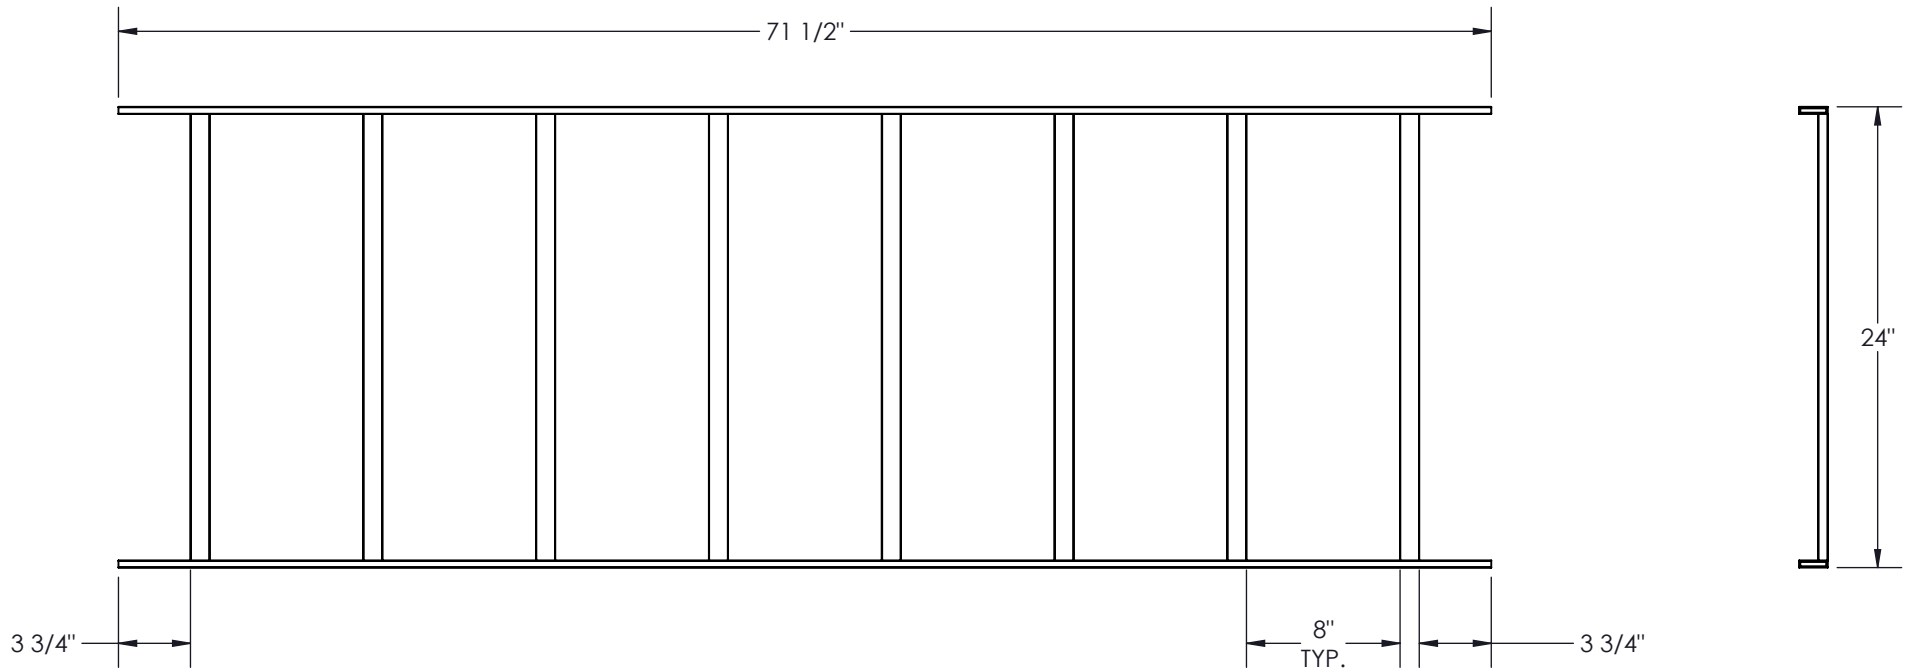

COLOR	PT# SUFFIX
BLACK	-BK
WHITE	-WH
GREY	-GY

NO.	DWG/SUPPLIER	CFG/SUPPLIER NO.	DESCRIPTION	QTY
1	1841-002	71.5"	SIDE	2
2	1841-003	Tranversal 24"	TRANVERSAL	8

NOTES:

- 1 - APPROX. WEIGHT: 19.05 LBS
- 2 - FINISH: TEXTURED POWDER COATING
- 3 - MATERIAL:
CROSS BAR: STEEL BAR (0.060")
SIDE BAR: STEEL BAR (0.75")
- 4 - CONSTRUCT: FULLY WELDED

DRAWN BY:
R.B
CHECKED BY:
R.B

Title:
LADDER RACK STRAIGHT 24" x 1.5" x 6'

FILE:
LadderTrayStraight24x1.5x71.5_1841-010_Eng

PART NO.:
CABLLR-242406

DRAWING NO.:
1841-010

REV.:
-

SCALE:
1:32

DATE:
2017-04-18