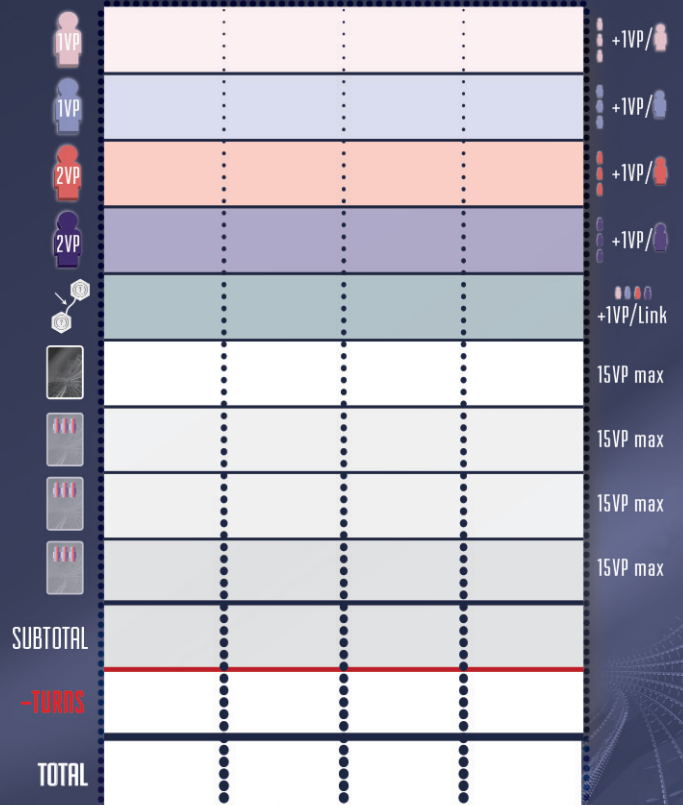

MAGLEV METRO SINGLE PLAYER

MAGNETIC LEVITATION RAIL

MAGLEV METRO SINGLE PLAYER

MAGNETIC LEVITATION RAIL

MAGLEV METRO SINGLE PLAYER

MAGNETIC LEVITATION RAIL

MAGLEV METRO SINGLE PLAYER

MAGNETIC LEVITATION RAIL