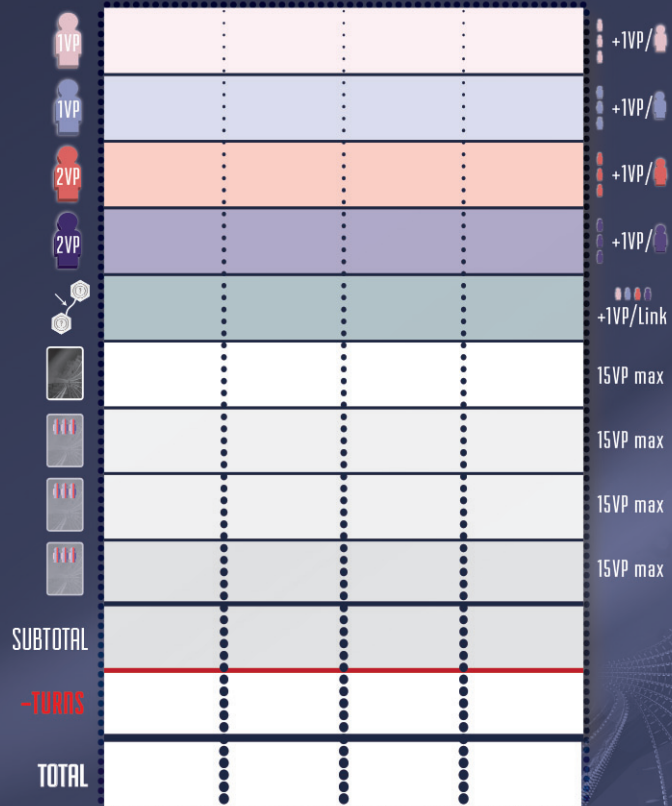

MAGLEV METRO SINGLE PLAYER

MAGNETIC LEVITATION RAIL

MAGLEV METRO SINGLE PLAYER

MAGNETIC LEVITATION RAIL

MAGLEV METRO SINGLE PLAYER

MAGNETIC LEVITATION RAIL

MAGLEV METRO SINGLE PLAYER

MAGNETIC LEVITATION RAIL