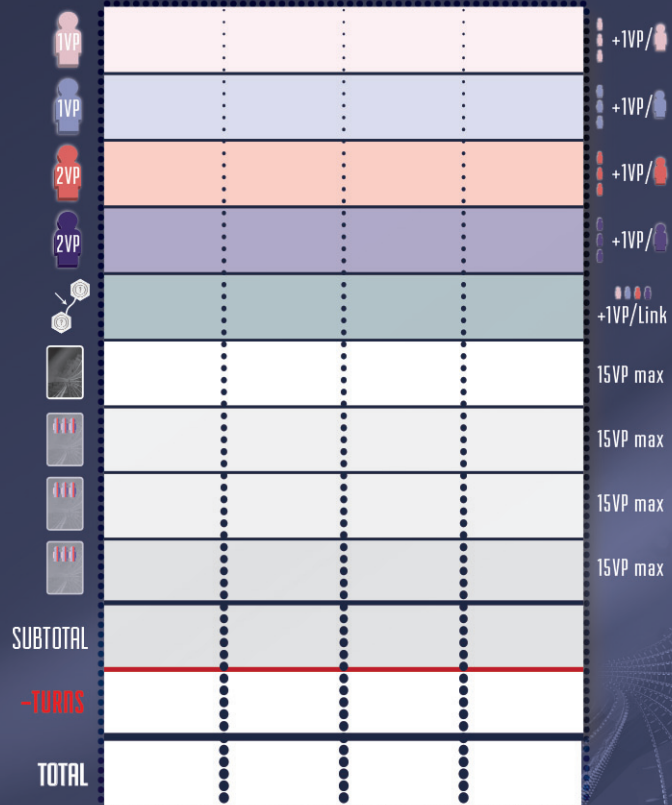

MAGLEV METRO SINGLE PLAYER

MAGNETIC LEVITATION RAIL

MAGLEV METRO SINGLE PLAYER

MAGNETIC LEVITATION RAIL

MAGLEV METRO SINGLE PLAYER

MAGNETIC LEVITATION RAIL

MAGLEV METRO SINGLE PLAYER

MAGNETIC LEVITATION RAIL