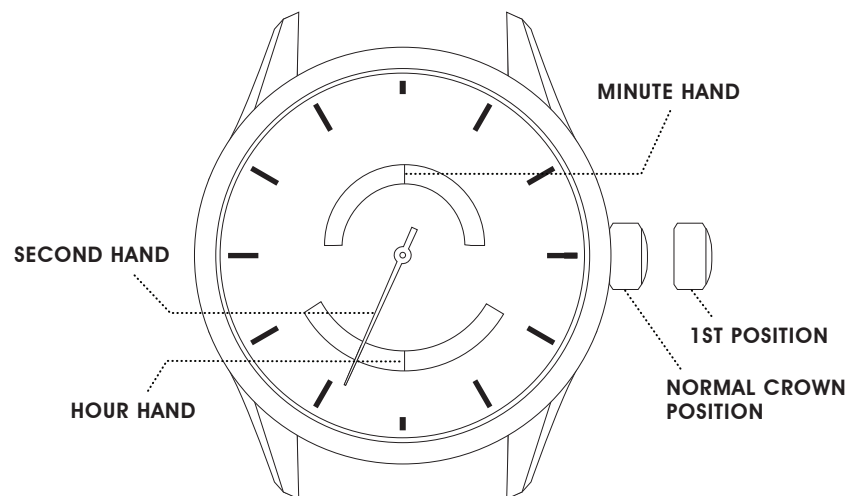

QUARTZ JAPAN MOVEMENT CUSTOMIZED DISC WITH HOUR MINUTE DISPLAY

AVI-8

SETTING THE TIME

1. Pull the crown out to the 1st position.
 2. Turn the crown to set hour and minute hands.
 3. When the crown is pushed back to the normal position.
-