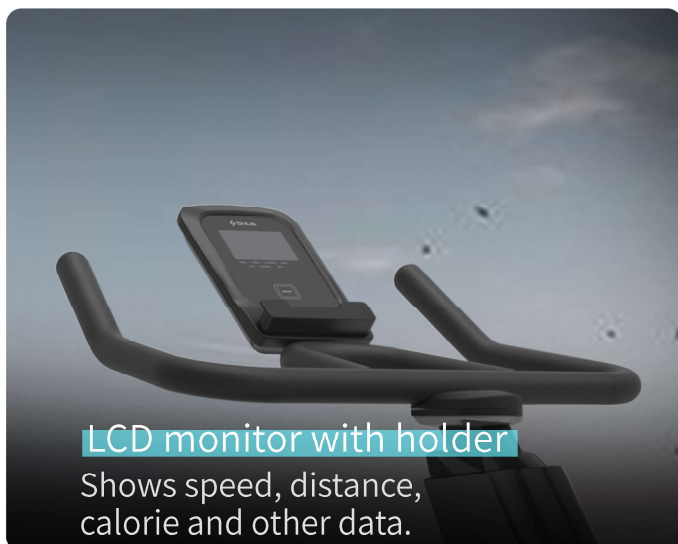

Home Use Spinning Bike

SH-B599

Stable structure design

Ride steadily even with heavy weight

Stable triangle structure

I-shaped chassis

125kg load

No plug-in Manual magnetic control system

13kg magnetron flywheel

Ride in sufficient quantities to
be more refreshing

Push-type resistance adjustment

Intuitive and convenient operation

Down to the end: emergency braking

Press down to the bottom to lock the brake, making it safer to use.

Join the
zwift community
and train with us

Humanized regulation

Adjustable cushions and armrests

Height adjustable

Ergonomic seat cushion, soft, breathable and comfortable

6 reasons to choose

SH-B599

Home use spinning bike

Specification

LCD Monitor	Display: Time, speed, distance, calories, cadence, resistance
Transmission system	Push-type emergency brake system
Flywheel	13kg
Resistance	Manual magnetic
Max user weight	125kg
Dimension	1166*537*1214mm
Package size	940*246*883mm
N.W.	41KG
G.W.	45.8KG