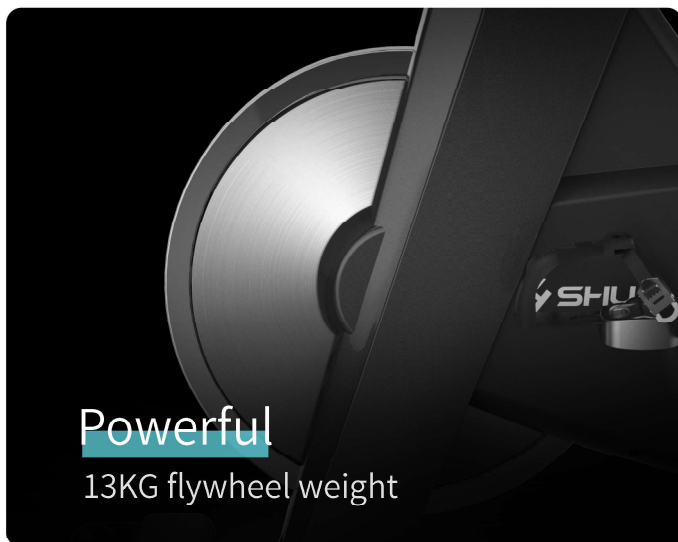

Home Use Spinning Bike

SH-B599

Stable structure design

Ride steadily even with heavy weight

Stable triangle structure

I-shaped chassis

125kg load

No plug-in Manual magnetic control system

13kg magnetron flywheel

Ride in sufficient quantities to
be more refreshing

Push-type resistance adjustment

Intuitive and convenient operation

Down to the end: emergency braking

Press down to the bottom to lock the brake, making it safer to use.

Join the
zwift community
and train with us

Humanized regulation

Adjustable cushions and armrests

Height adjustable

Ergonomic seat cushion, soft, breathable and comfortable

6 reasons to choose

SH-B599

Home use spinning bike

Specification

LCD Monitor	Display: Time, speed, distance, calories, cadence, resistance
Transmission system	Push-type emergency brake system
Flywheel	13kg
Resistance	Manual magnetic
Max user weight	125kg
Dimension	1166*537*1214mm
Package size	940*246*883mm
N.W.	41KG
G.W.	45.8KG