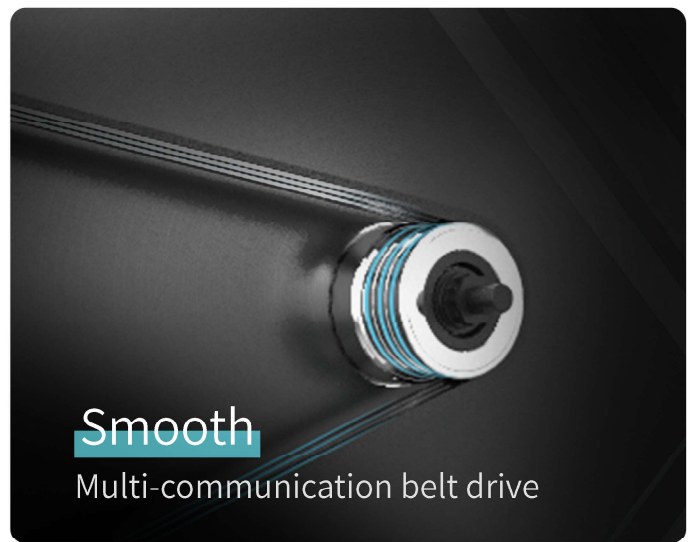

Home Use Spinning Bike

SH-B599

Stable structure design

Ride steadily even with heavy weight

Stable triangle structure

I-shaped chassis

125kg load

No plug-in Manual magnetic control system

13kg magnetron flywheel

Ride in sufficient quantities to
be more refreshing

Push-type resistance adjustment

Intuitive and convenient operation

Down to the end: emergency braking

Press down to the bottom to lock the brake, making it safer to use.

Join the
zwift community
and train with us

Humanized regulation

Adjustable cushions and armrests

Height adjustable

Ergonomic seat cushion, soft, breathable and comfortable

6 reasons to choose

SH-B599

Home use spinning bike