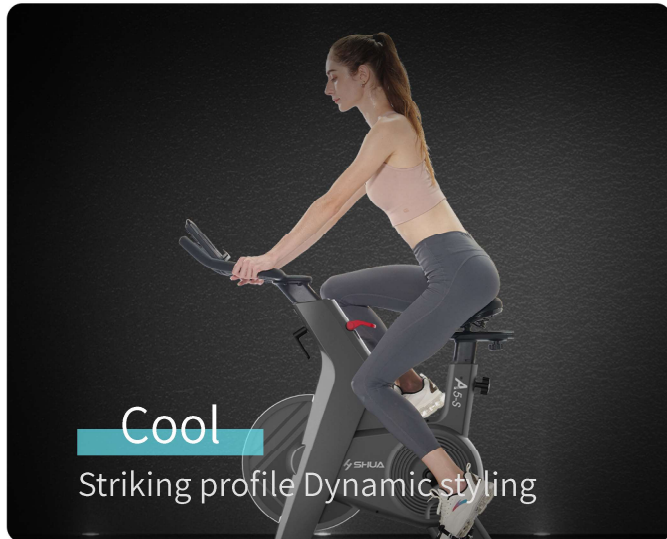

Home Use Spinning Bike

SH-B599

Stable structure design

Ride steadily even with heavy weight

Stable triangle structure

I-shaped chassis

125kg load

No plug-in Manual magnetic control system

13kg magnetron flywheel

Ride in sufficient quantities to
be more refreshing

Push-type resistance adjustment

Intuitive and convenient operation

Down to the end: emergency braking

Press down to the bottom to lock the brake, making it safer to use.

Join the
zwift community
and train with us

Humanized regulation

Adjustable cushions and armrests

Height adjustable

Ergonomic seat cushion, soft, breathable and comfortable

6 reasons to choose

SH-B599

Home use spinning bike

Specification

LCD Monitor	Display: Time, speed, distance, calories, cadence, resistance
Transmission system	Push-type emergency brake system
Flywheel	13kg
Resistance	Manual magnetic
Max user weight	125kg
Dimension	1166*537*1214mm
Package size	940*246*883mm
N.W.	41KG
G.W.	45.8KG