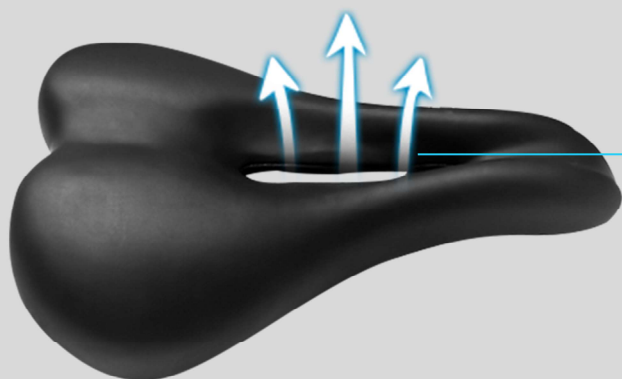

Home Use Spinning Bike

SH-B599

Stable structure design

Ride steadily even with heavy weight

Stable triangle structure

I-shaped chassis

125kg load

No plug-in Manual magnetic control system

13kg magnetron flywheel

Ride in sufficient quantities to
be more refreshing

Push-type resistance adjustment

Intuitive and convenient operation

Down to the end: emergency braking

Press down to the bottom to lock the brake, making it safer to use.

Join the
zwift community
and train with us

Humanized regulation

Adjustable cushions and armrests

Height adjustable

Ergonomic seat cushion, soft, breathable and comfortable

6 reasons to choose

SH-B599

Home use spinning bike

Specification

LCD Monitor	Display: Time, speed, distance, calories, cadence, resistance
Transmission system	Push-type emergency brake system
Flywheel	13kg
Resistance	Manual magnetic
Max user weight	125kg
Dimension	1166*537*1214mm
Package size	940*246*883mm
N.W.	41KG
G.W.	45.8KG