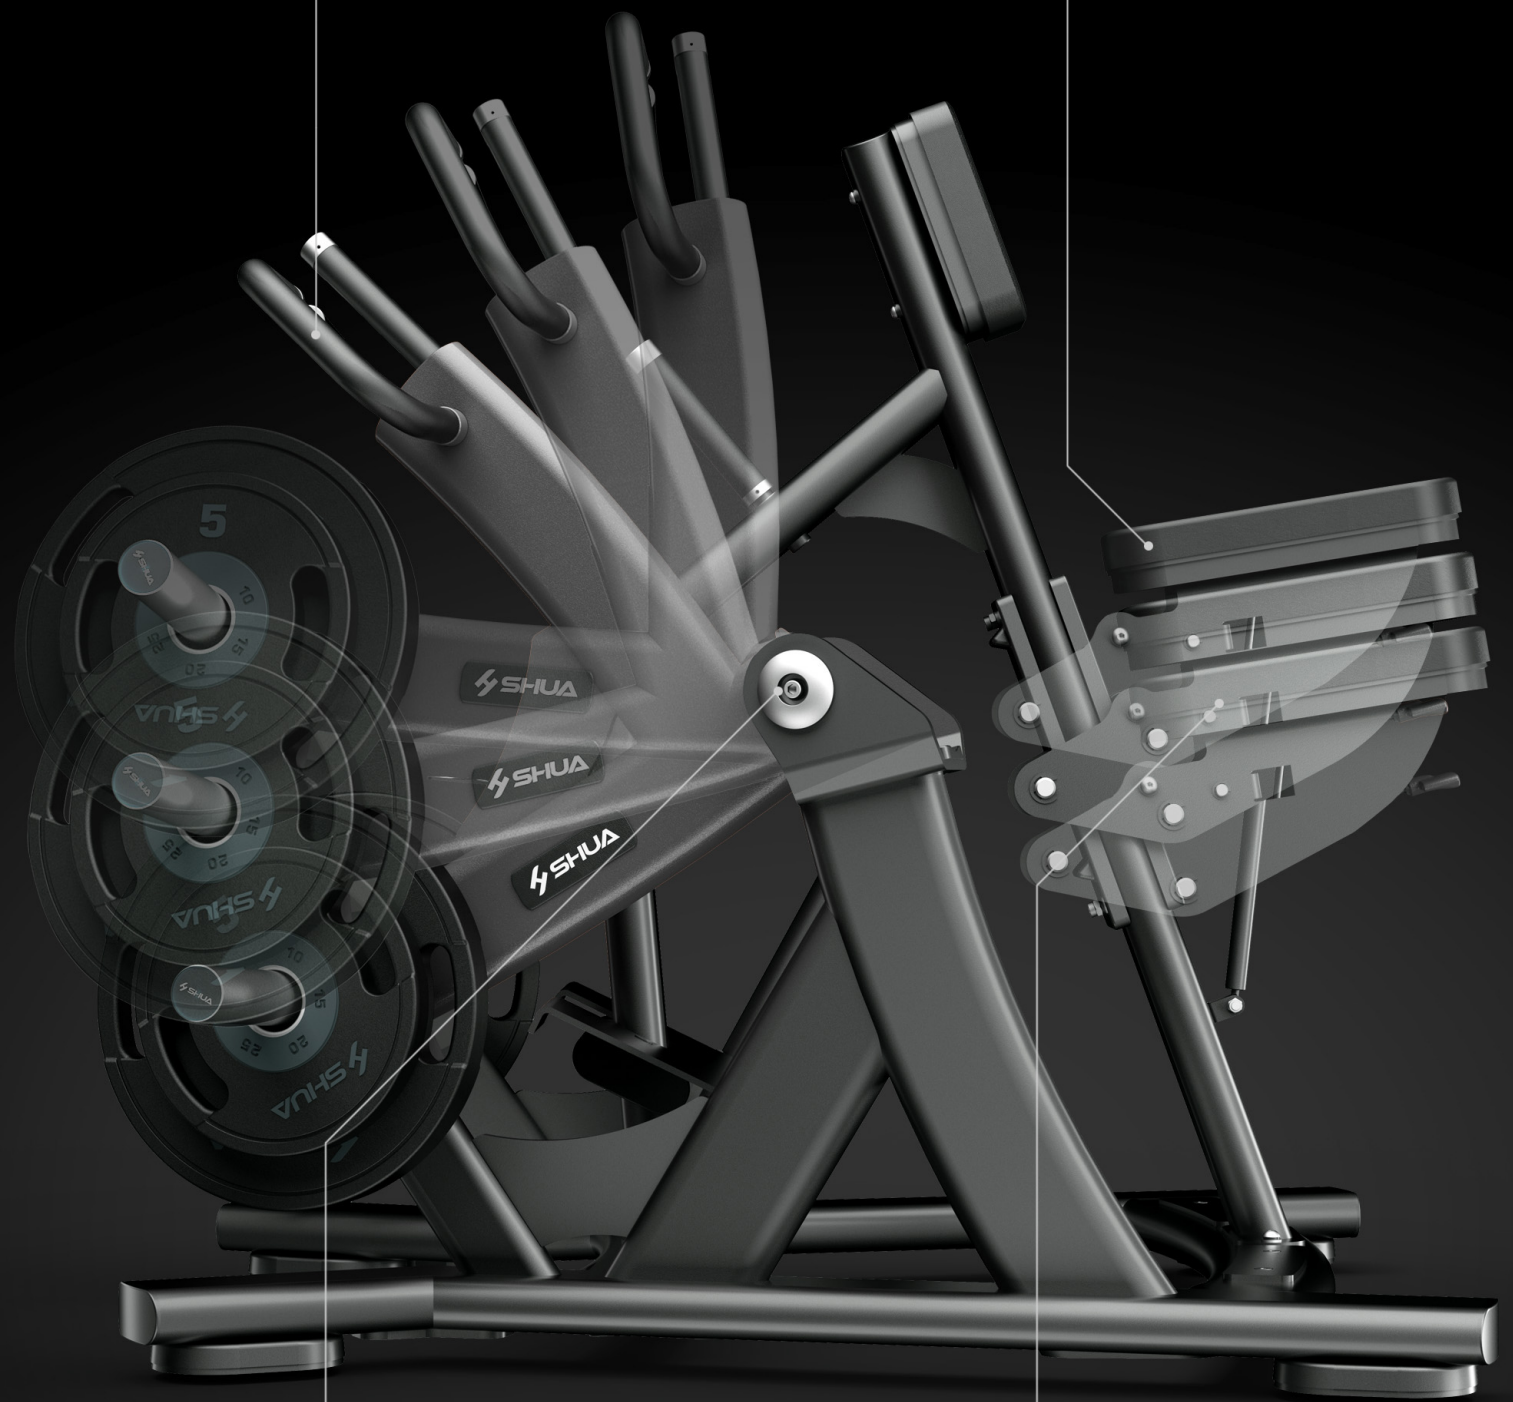

69 series

SHUA 69 series professional strength equipment is built by SHUA R&D team and senior bodybuilders. We are the leading supplier of gym strength equipment, specializing in ergonomics design and natural training movement.

Plate-loaded

It is available to all exercisers, from beginners to senior exercisers.

3mm thickness
Standard for commercial use

Firm and solid bearing seat
The operation process is stable/safe/durable

• **Customized comfortable handle**
Tone and build more muscles

• **Ergonomics Seat**
Comfortable experience

• **Natural movement**
Tone muscles effectively

• **Adjustment for air-wave texture cushion**
simple to use

Customized leg-pressing adjustment

Available for different height and weight exercise

Fixed knee pads

Convenient and stable

Customized upper body fixed mechanism

Light and elegant

Changeable distance, comfortable pressing structure

Available for different height and weight exercise, and with less tension