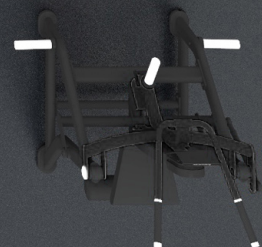

Plate-loaded

It is available to all exercisers, from beginners to senior exercisers.

3mm thickness
Standard for commercial use

Firm and solid bearing seat
The operation process is stable/safe/durable

• **Customized comfortable handle**
Tone and build more muscles

Fixed knee pads

Convenient and stable

Customized upper body fixed mechanism

Light and elegant

Changeable distance, comfortable pressing structure

Available for different height and weight exercise, and with less tension

SH-6908

SH-6909

SH-6910

SH-6911

SH-6912

SH-6913

SH-6914

SH-6915