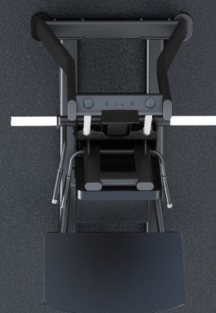

Plate-loaded

It is available to all exercisers, from beginners to senior exercisers.

3mm thickness
Standard for commercial use

Firm and solid bearing seat
The operation process is stable/safe/durable

• **Customized comfortable handle**
Tone and build more muscles

Fixed knee pads

Convenient and stable

Customized upper body fixed mechanism

Light and elegant

Changeable distance, comfortable pressing structure

Available for different height and weight exercise, and with less tension

SH-6908

SH-6909

SH-6910

SH-6911

SH-6912

SH-6913

SH-6914

SH-6915