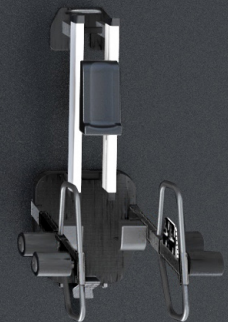

Plate-loaded

It is available to all exercisers, from beginners to senior exercisers.

3mm thickness
Standard for commercial use

Firm and solid bearing seat
The operation process is stable/safe/durable

• **Customized comfortable handle**
Tone and build more muscles

Fixed knee pads

Convenient and stable

Customized upper body fixed mechanism

Light and elegant

Changeable distance, comfortable pressing structure

Available for different height and weight exercise, and with less tension

SH-6908

SH-6909

SH-6910

SH-6911

SH-6912

SH-6913

SH-6914

SH-6915