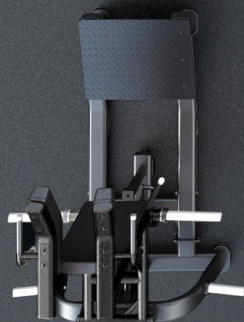

Fixed knee pads

Convenient and stable

Customized upper body fixed mechanism

Light and elegant

Changeable distance, comfortable pressing structure

Available for different height and weight exercise, and with less tension

SH-6908

SH-6909

SH-6910

SH-6911

SH-6912

SH-6913

SH-6914

SH-6915