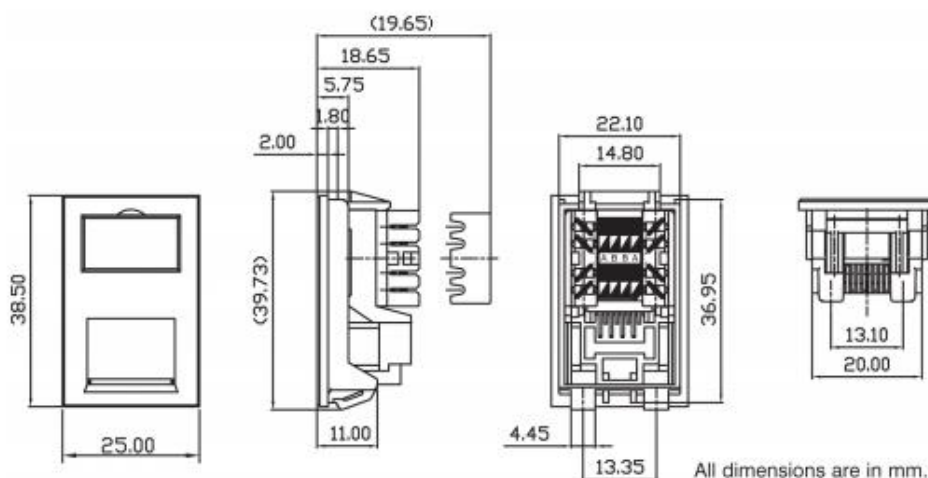

Product Specifications

Feature	Values
Surface mounted	Yes (faceplate required)
Flush-mounted installation	Yes (faceplate required)
Floor box/sub-floor mounted	Yes (faceplate required)
Type of fastening	Engage (snap)
Type of connector	RJ45 8(8)
Category	5E
Colour	White
RAL-number	9003
Connection type	LSA
Shielded housing	no
With label space	yes
Outlet direction	Straight
Colour coding	yes

Excel Cat5e (UTP) Unscreened Low Profile RJ45 LJ6C Module White

Item Code: 100-757

excel
without compromise.

Width of device	22 mm
Height of device	37 mm
Depth of device	19.65 mm

Product drawing

Standards

Applicable standard	Detail
ISO/IEC 11801:2011 (Ed 2.2)	Information technology - Generic cabling for customer premises
IEC 61156-5:2012 (Ed 2.1)	Multicore and symmetrical pair/quad cables for digital communications - Part 5: Symmetrical pair/quad cables with transmission characteristics up to 1 000 MHz - Horizontal floor wiring - Sectional specification
EN 50173-1:2018	Information technology. Generic cabling systems - General requirements
EN 50173-2:2007 including amendment A1:2010	Information technology. Generic cabling systems - Office premises
ANSI/TIA 568-C:2009	Balanced Twisted-Pair Telecommunications Cabling and Components Standards
RoHS	Restriction of Hazardous Substances - Compliant
WFD	Compliant to Waste Framework Directive
SCIP	Compliant - Does Not Contain Substances of Concern in