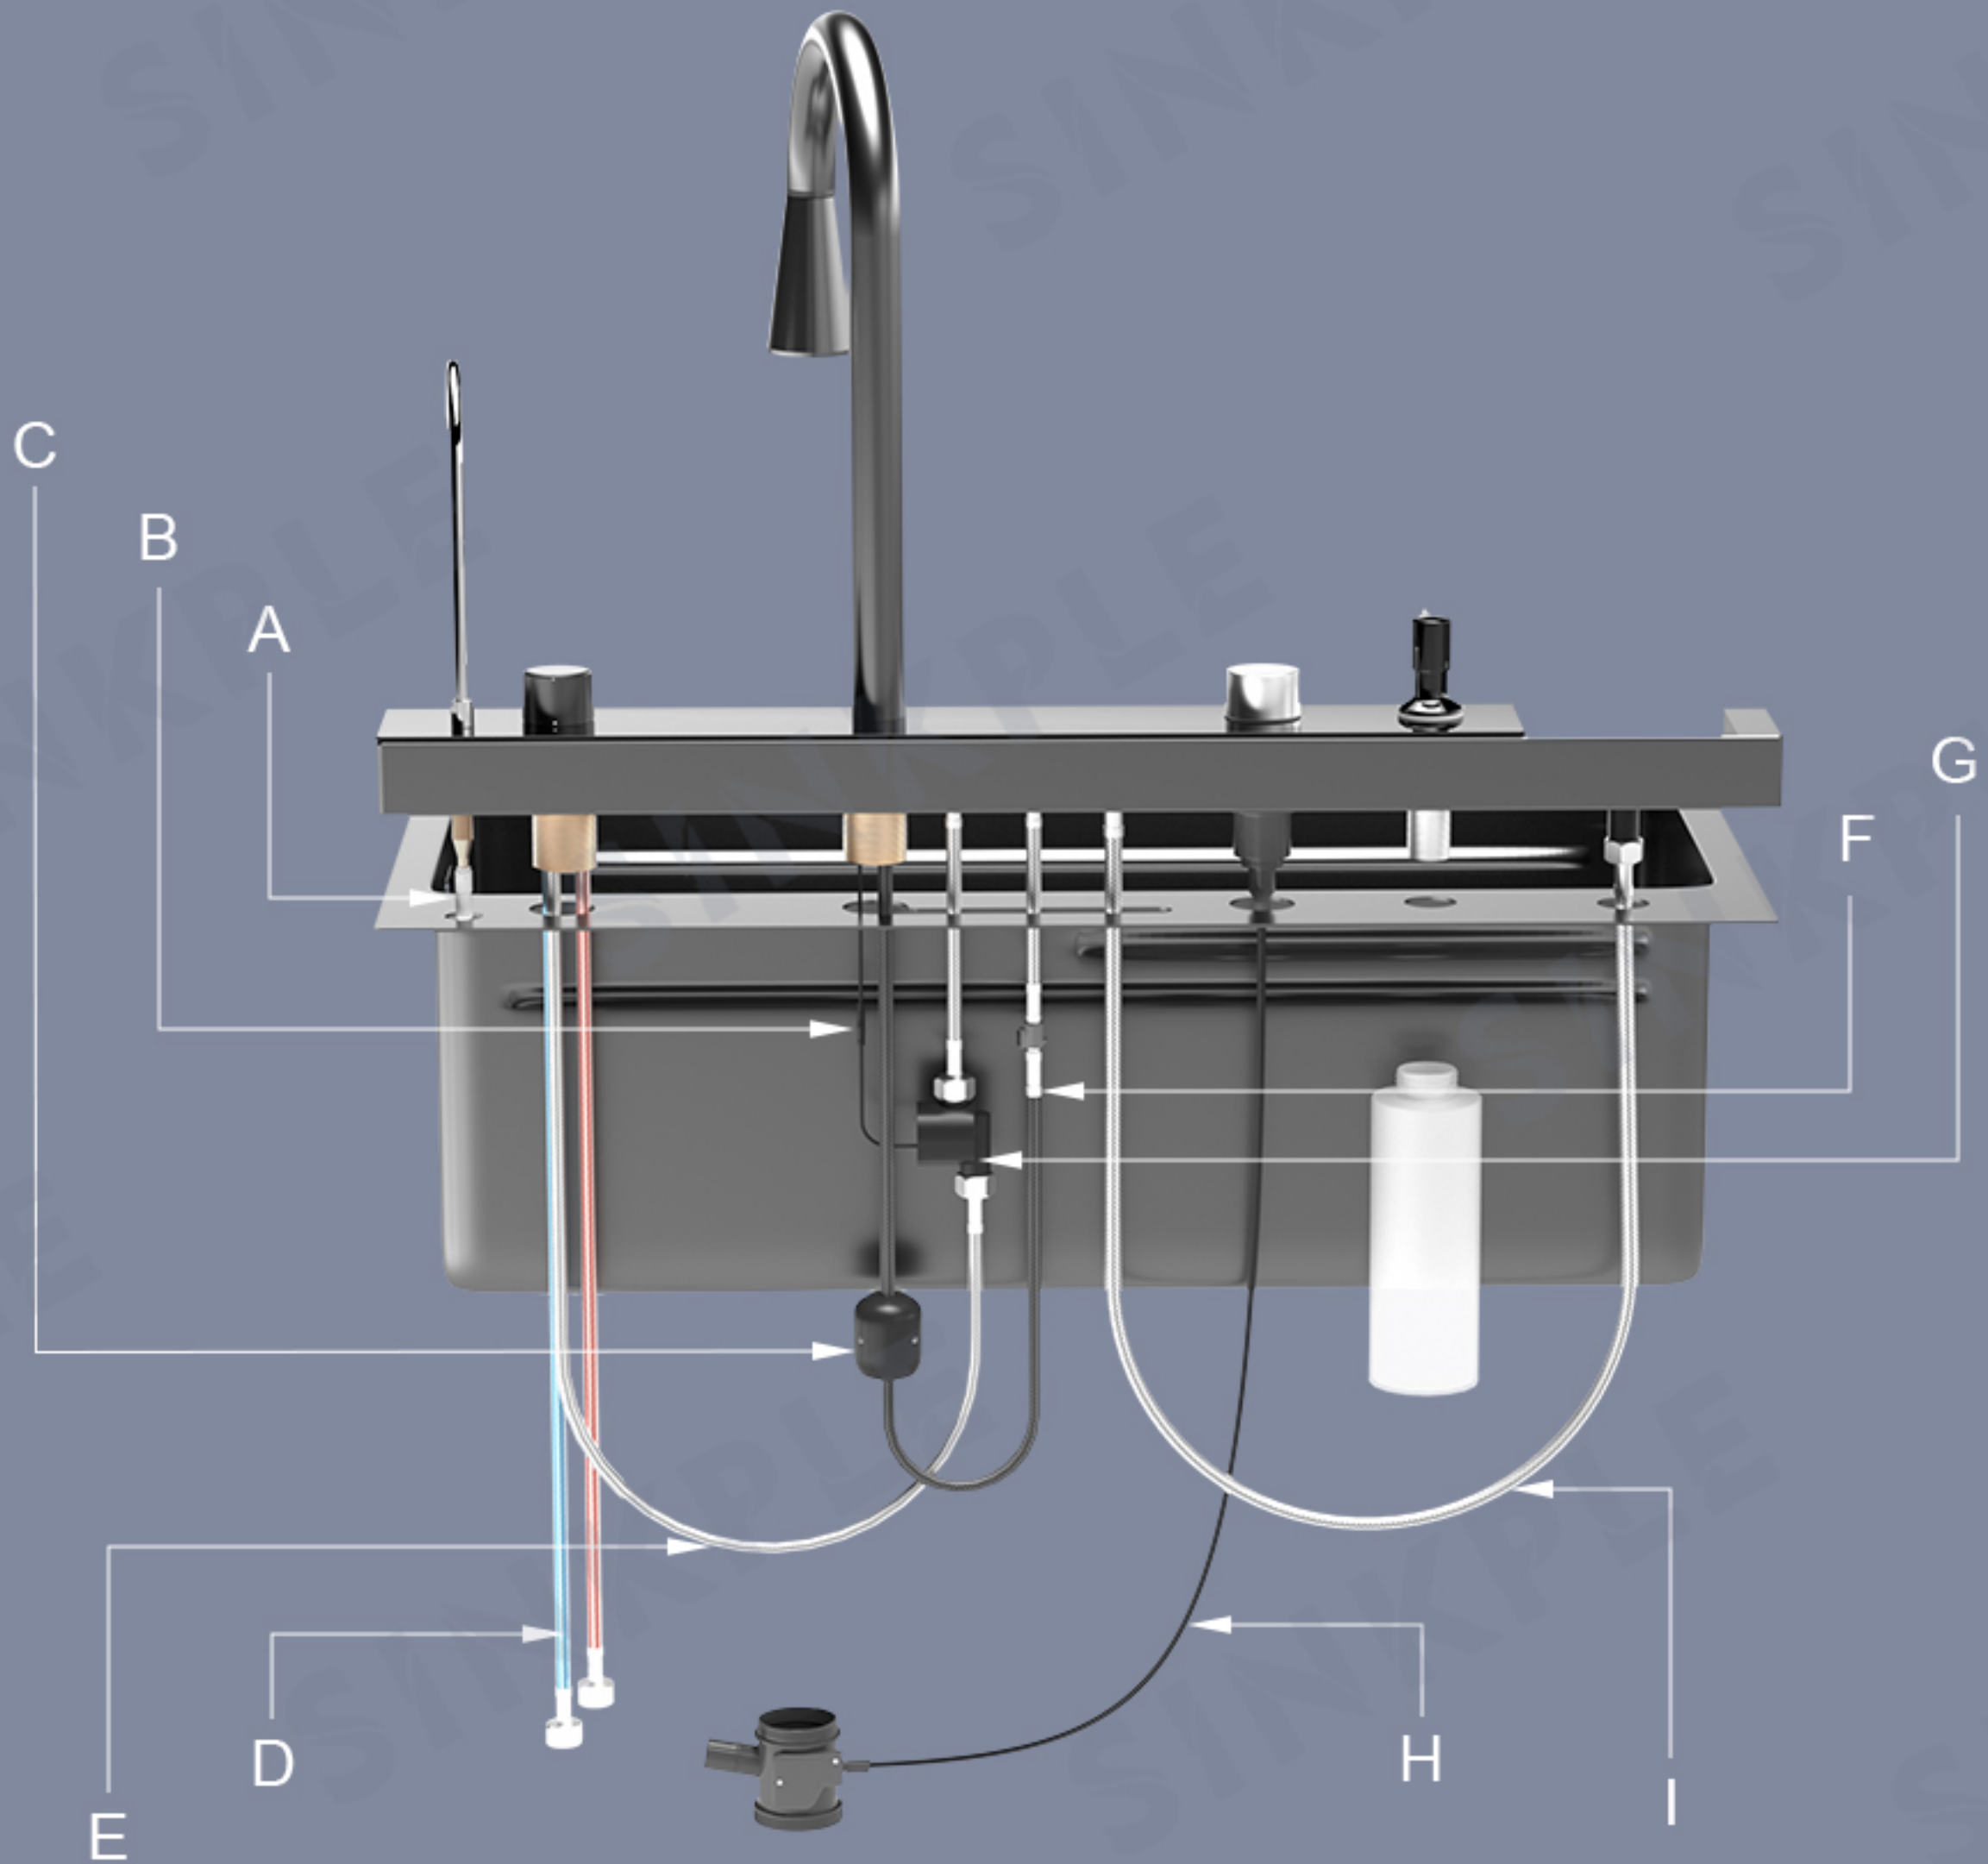

# INSTALLATION MANUAL

## SKS2305

- A. Water purifier faucet connector (1/4")
- B. Cables for motor
- C. Gravity ball
- D. Supply lines  
(Red for hot water)  
(Blue for cold water)

- E. Supply line for temperature display
- F. Pull-out faucet hose
- G. Motor for temperature display
- H. Drain control line
- I. Supply line for glass rinser