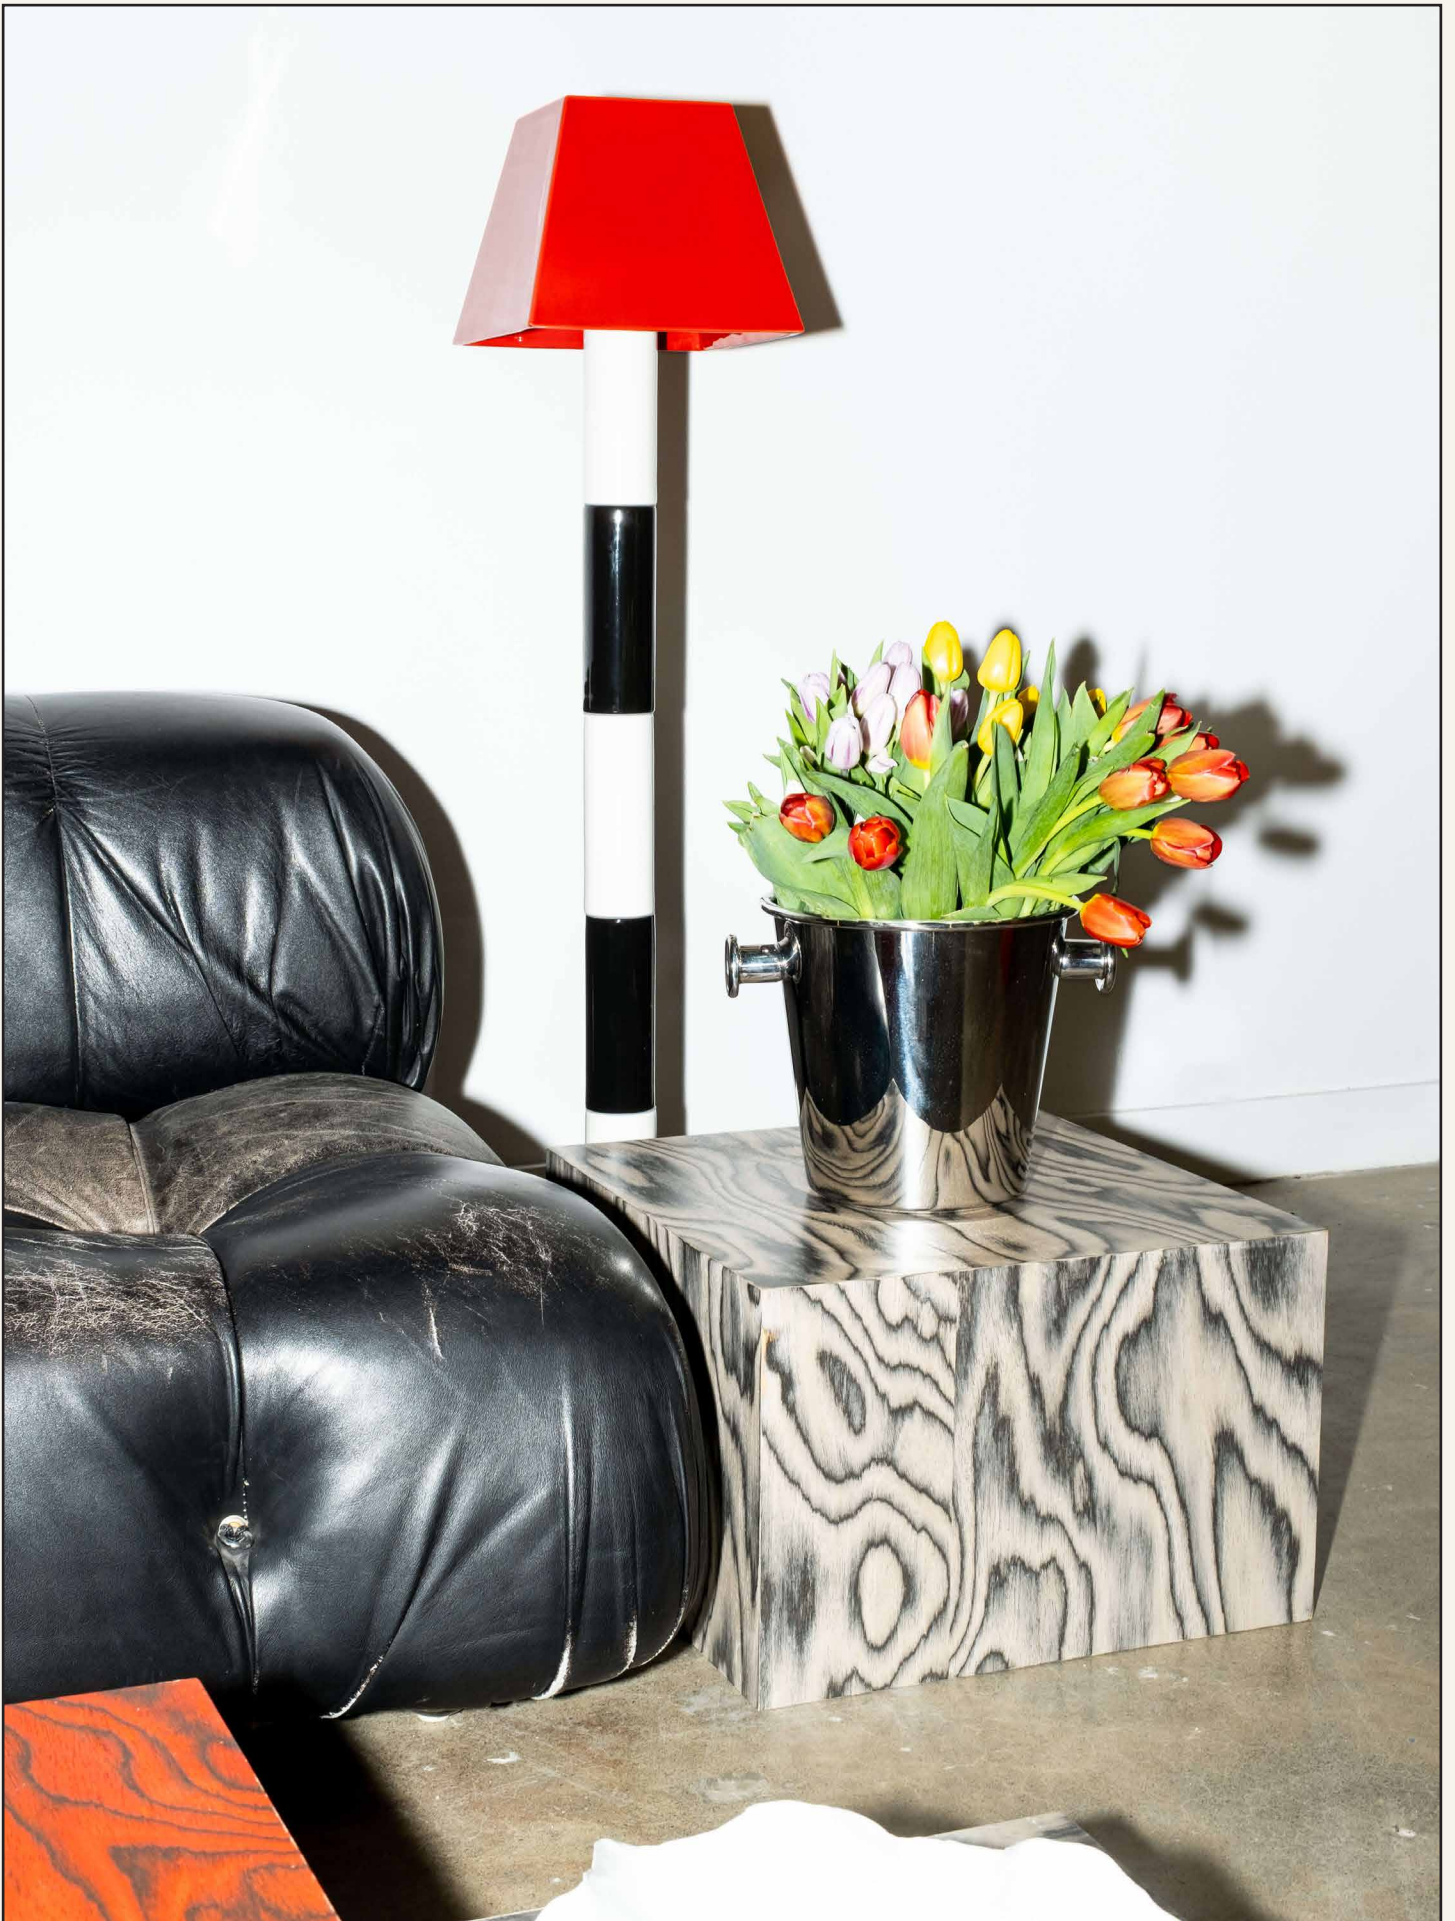

Finished on all sides, they can be used in any configuration. The modular nature of the pieces encourages play - use them on their own or combine to create your own arrangement.

Made In Canada

BONNE CHOICE

Sottsass Grey - Sottsass Orange - Sottsass Red

dimensions

6"W - 6"D - 18"H

\$375

BONNE CHOICE

BONNE CHOICE

BONNE CHOICE

BLOQUES