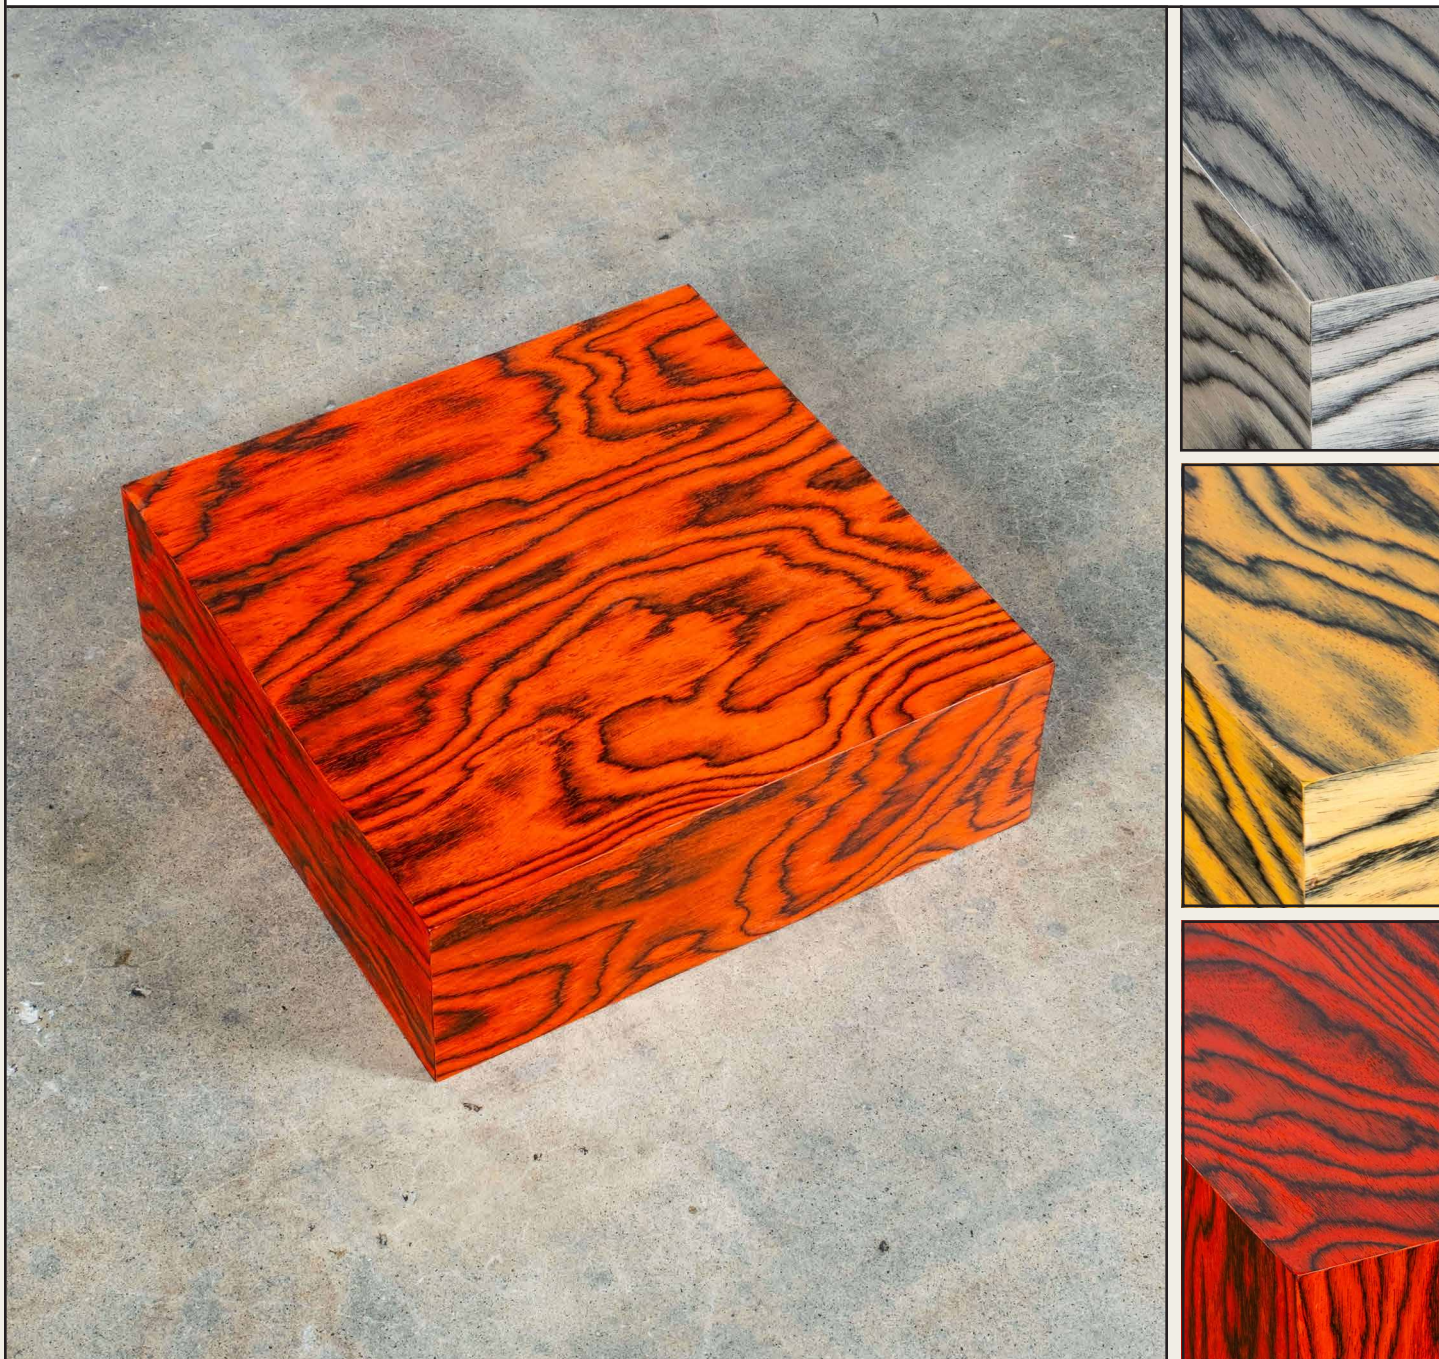

BONNE CHOICE BLOQUES

BONNE CHOICE

BONNE CHOICE

Designed By Bonne Choice Using Ettore Sottsass Veneer

The veneer created by Ettore Sottsass in the 1980s – utilized for the first time in the Memphis collection – now becomes part of the Bonne Choice Bloques range in three color variants: red, orange, and grey. The Sottsass models accentuate the image of the grain and bring out the deeper colors of the wood, suggesting unusual combinations in the designer's typical style.

BLOQUE 3

colours

Sottsass Grey - Sottsass Orange - Sottsass Red

dimensions

18"W - 18"D - 18"H

\$950

BONNE CHOICE

BONNE CHOICE

BLOQUE 4

colours

Sottsass Grey - Sottsass Orange - Sottsass Red

dimensions

18"W - 18"D - 12"H

\$750

BONNE CHOICE

BLOQUE 5

colours

Sottsass Grey - Sottsass Orange - Sottsass Red

dimensions

18"W - 18"D - 6"H

\$550

BONNE CHOICE

BONNE CHOICE

BLOQUE 6