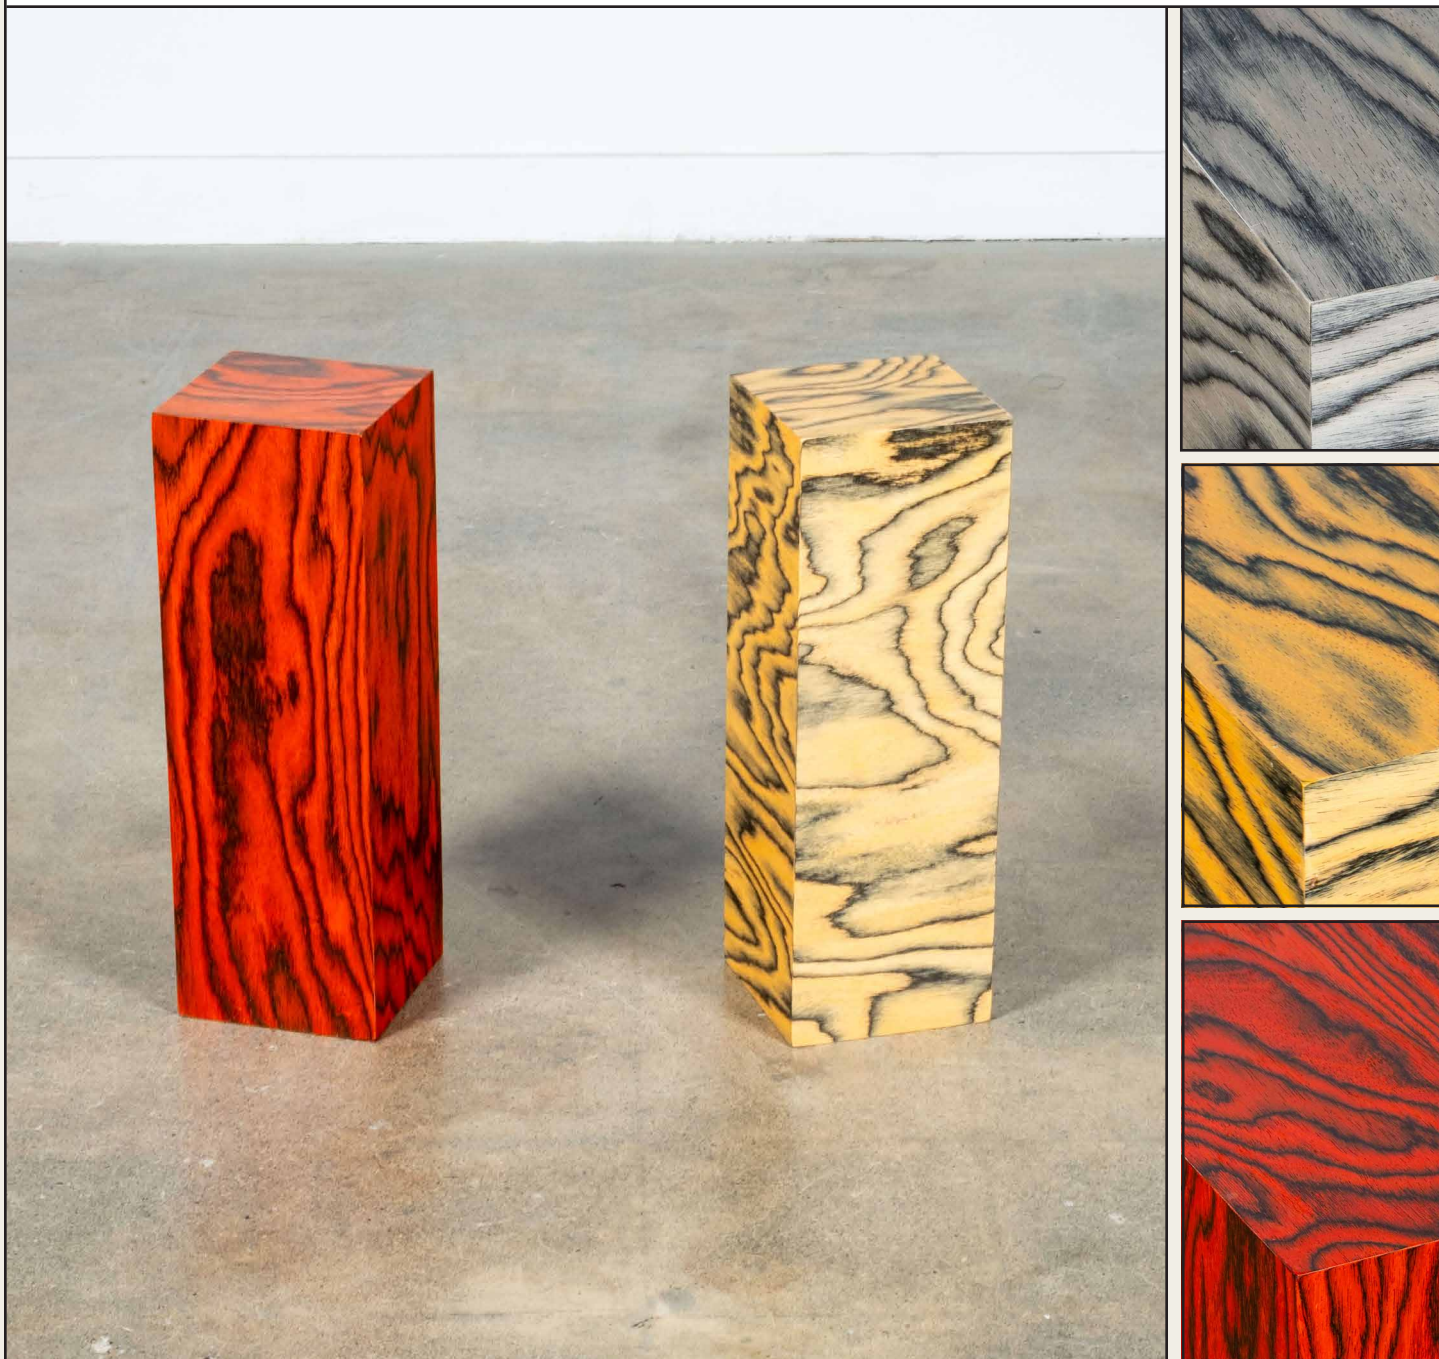

BONNE CHOICE BLOQUES

BONNE CHOICE

BONNE CHOICE

Designed By Bonne Choice Using Ettore Sottsass Veneer

The veneer created by Ettore Sottsass in the 1980s – utilized for the first time in the Memphis collection – now becomes part of the Bonne Choice Bloques range in three color variants: red, orange, and grey. The Sottsass models accentuate the image of the grain and bring out the deeper colors of the wood, suggesting unusual combinations in the designer's typical style.

colours

Sottsass Grey - Sottsass Orange - Sottsass Red

dimensions

18"W - 18"D - 6"H

\$550

BONNE CHOICE

BONNE CHOICE

BLOQUE 6

colours

Sottsass Grey - Sottsass Orange - Sottsass Red

dimensions

8"W - 8"D - 18"H

\$425

BONNE CHOICE

BLOQUE 7

colours

Sottsass Grey - Sottsass Orange - Sottsass Red

dimensions

6"W - 6"D - 18"H

\$375

BONNE CHOICE

BONNE CHOICE

BONNE CHOICE

BLOQUES