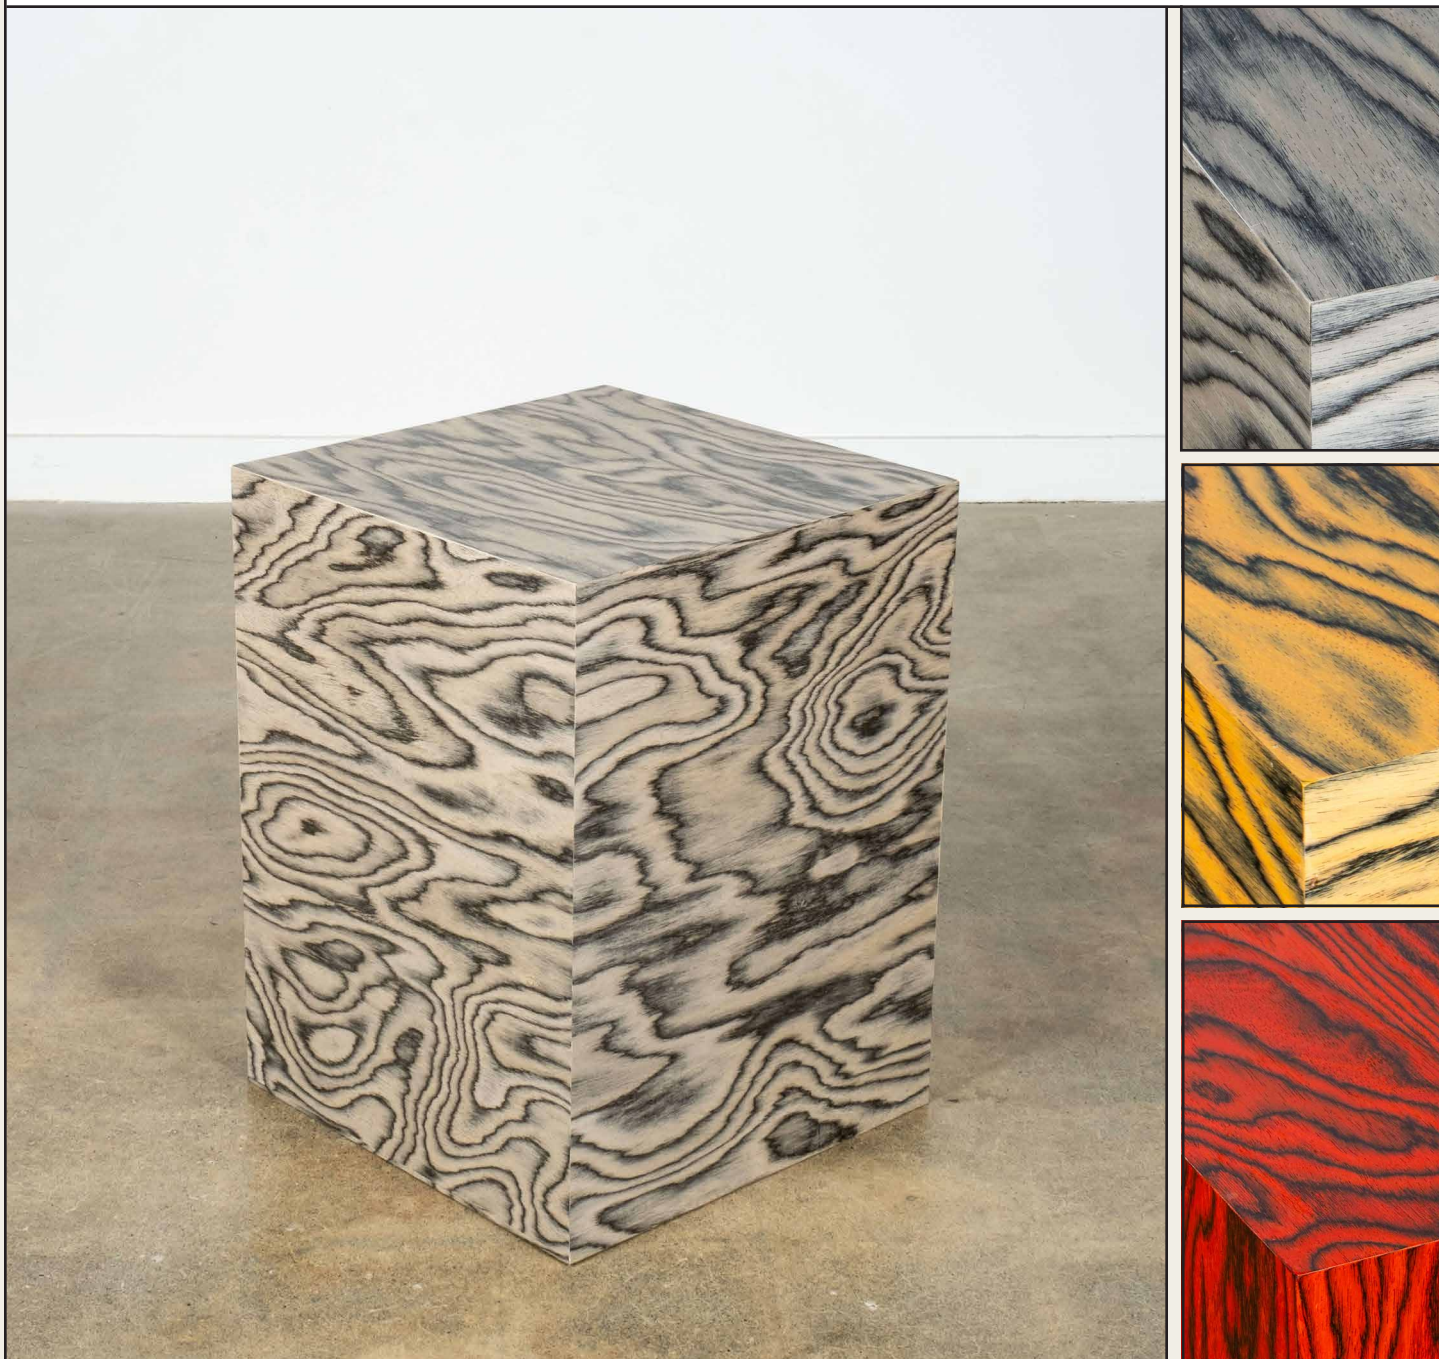

BONNE CHOICE BLOQUES

BONNE CHOICE

BONNE CHOICE

Designed By Bonne Choice Using Ettore Sottsass Veneer

The veneer created by Ettore Sottsass in the 1980s – utilized for the first time in the Memphis collection – now becomes part of the Bonne Choice Bloques range in three color variants: red, orange, and grey. The Sottsass models accentuate the image of the grain and bring out the deeper colors of the wood, suggesting unusual combinations in the designer's typical style.

BLOQUE 1

colours

Sottsass Grey - Sottsass Orange - Sottsass Red

dimensions

12"W - 12"D - 36"H

\$1350

BONNE CHOICE

BLOQUE 2

colours

Sottsass Grey - Sottsass Orange - Sottsass Red

dimensions

18"W - 18"D - 24"H

\$1150

BONNE CHOICE

BONNE CHOICE

BONNE CHOICE

BLOQUE 3

colours

Sottsass Grey - Sottsass Orange - Sottsass Red

dimensions

18"W - 18"D - 18"H

\$950

BONNE CHOICE

BONNE CHOICE