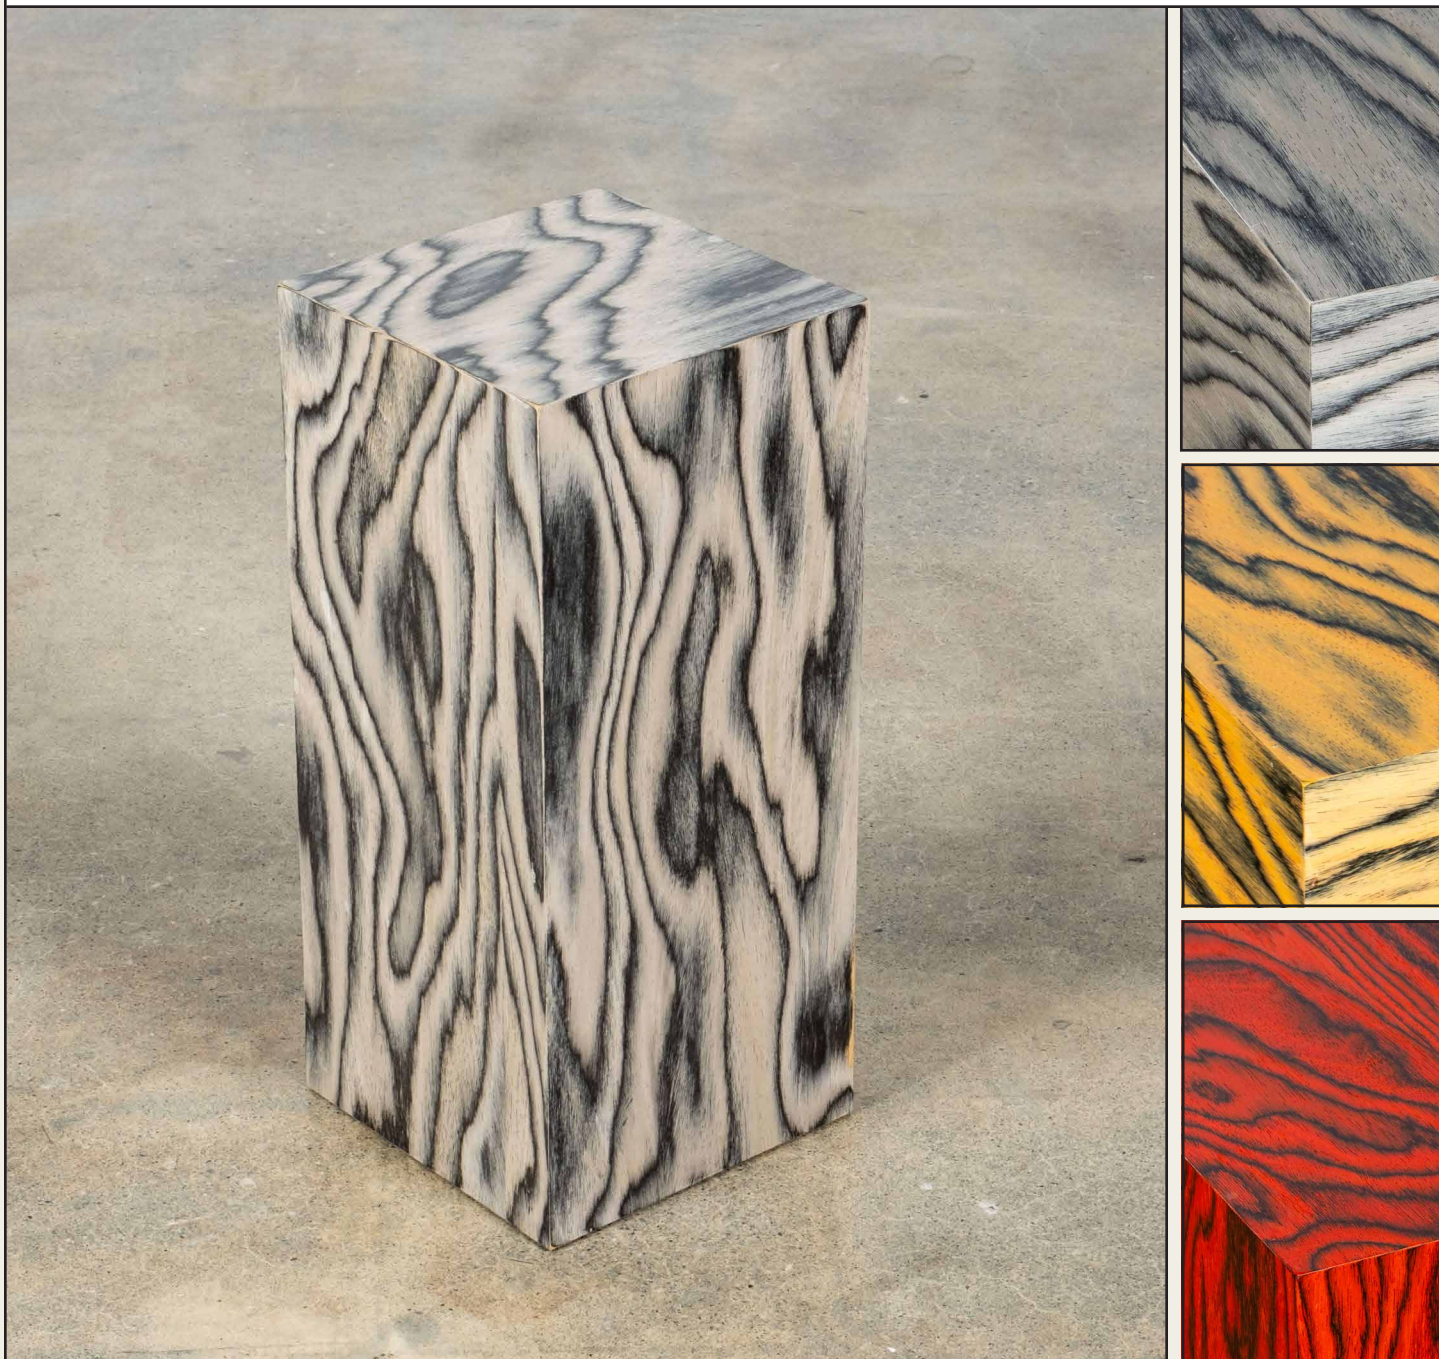

BONNE CHOICE BLOQUES

BONNE CHOICE

BONNE CHOICE

Designed By Bonne Choice Using Ettore Sottsass Veneer

The veneer created by Ettore Sottsass in the 1980s – utilized for the first time in the Memphis collection – now becomes part of the Bonne Choice Bloques range in three color variants: red, orange, and grey. The Sottsass models accentuate the image of the grain and bring out the deeper colors of the wood, suggesting unusual combinations in the designer's typical style.

BLOQUE 4

colours

Sottsass Grey - Sottsass Orange - Sottsass Red

dimensions

18"W - 18"D - 12"H

\$750

BONNE CHOICE

BLOQUE 5

colours

Sottsass Grey - Sottsass Orange - Sottsass Red

dimensions

18"W - 18"D - 6"H

\$550

BONNE CHOICE

BONNE CHOICE

BLOQUE 6

colours

Sottsass Grey - Sottsass Orange - Sottsass Red

dimensions

8"W - 8"D - 18"H

\$425

BONNE CHOICE

BLOQUE 7

colours