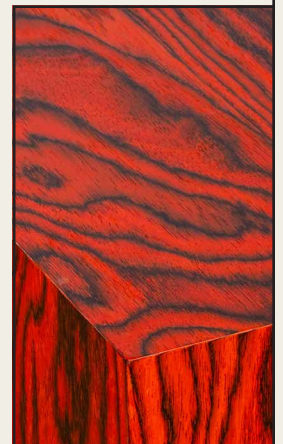

BONNE CHOICE BLOQUES

BONNE CHOICE

BONNE CHOICE

Designed By Bonne Choice Using Ettore Sottsass Veneer

The veneer created by Ettore Sottsass in the 1980s – utilized for the first time in the Memphis collection – now becomes part of the Bonne Choice Bloques range in three color variants: red, orange, and grey. The Sottsass models accentuate the image of the grain and bring out the deeper colors of the wood, suggesting unusual combinations in the designer's typical style.

BLOQUE 1

colours

Sottsass Grey - Sottsass Orange - Sottsass Red

dimensions

12"W - 12"D - 36"H

\$1350

BONNE CHOICE

BLOQUE 2