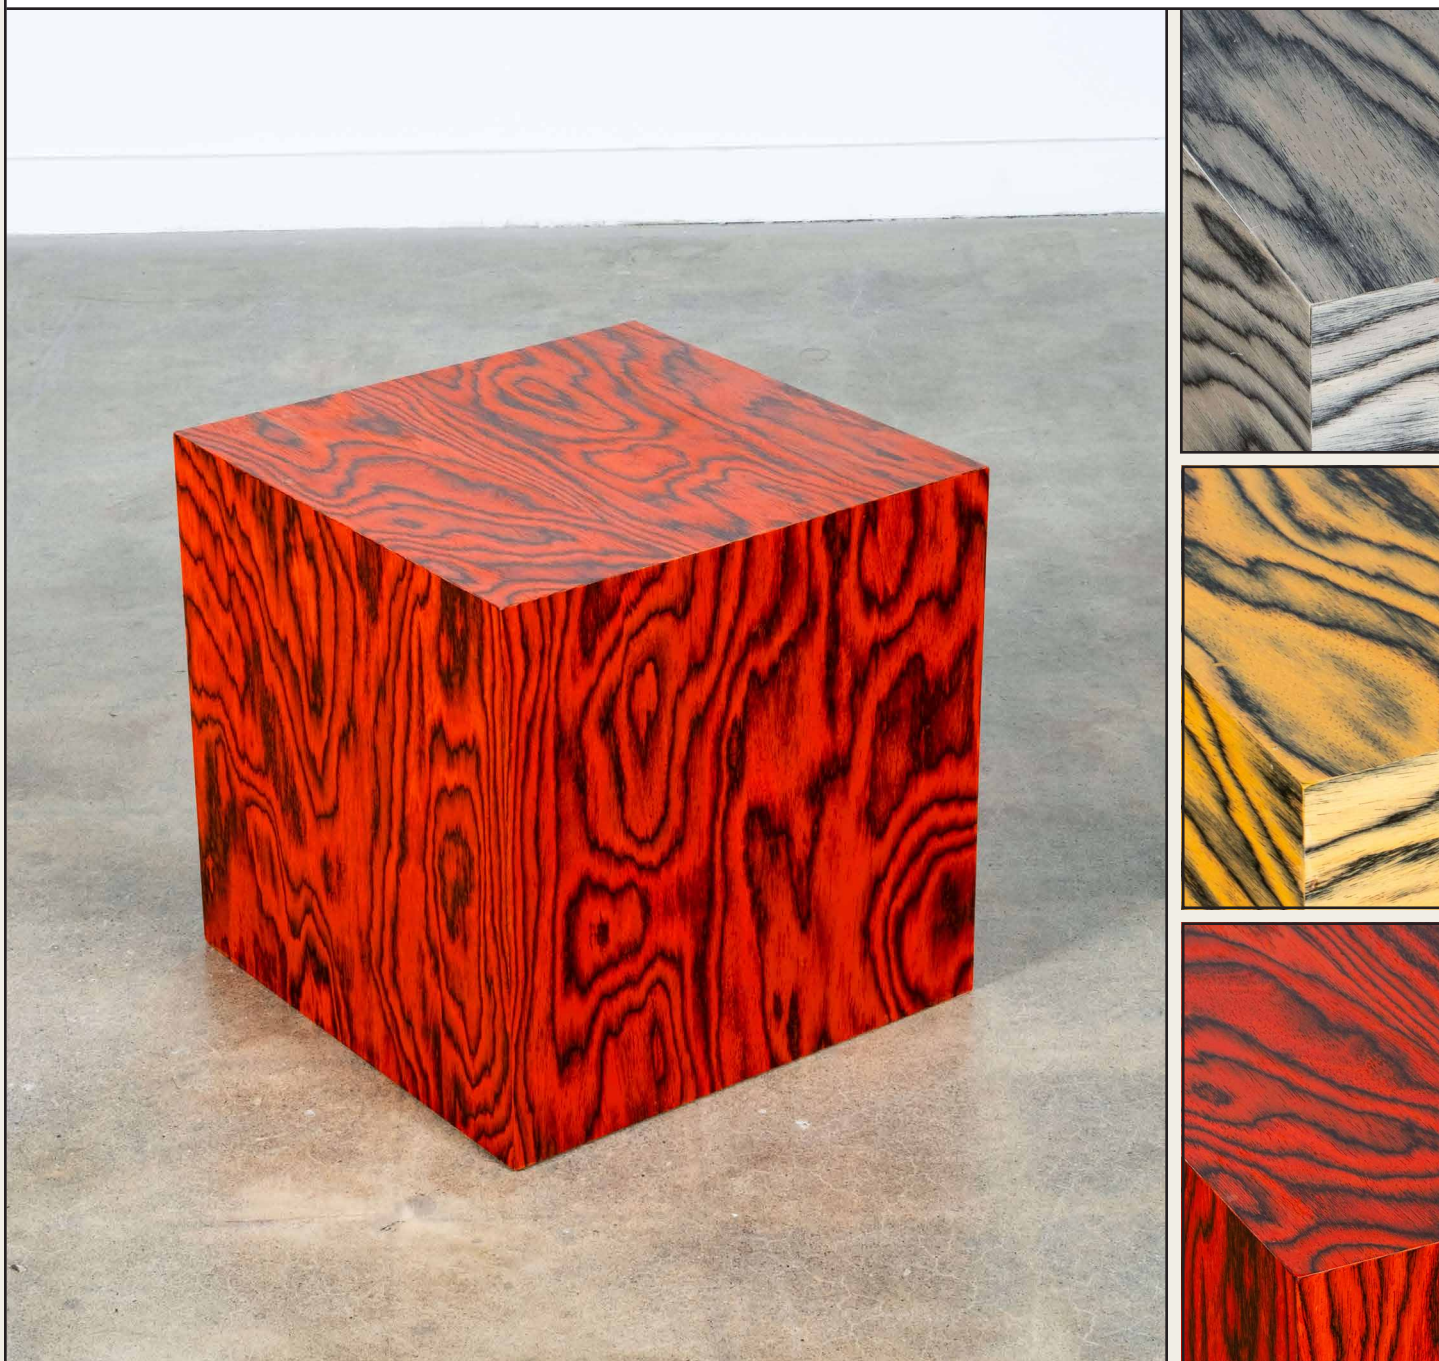

BONNE CHOICE BLOQUES

BONNE CHOICE

BONNE CHOICE

Designed By Bonne Choice Using Ettore Sottsass Veneer

The veneer created by Ettore Sottsass in the 1980s – utilized for the first time in the Memphis collection – now becomes part of the Bonne Choice Bloques range in three color variants: red, orange, and grey. The Sottsass models accentuate the image of the grain and bring out the deeper colors of the wood, suggesting unusual combinations in the designer's typical style.

BLOQUE 1

colours

Sottsass Grey - Sottsass Orange - Sottsass Red

dimensions

12"W - 12"D - 36"H

\$1350

BONNE CHOICE

BLOQUE 2

colours

Sottsass Grey - Sottsass Orange - Sottsass Red

dimensions

18"W - 18"D - 24"H

\$1150

BONNE CHOICE

BONNE CHOICE

BONNE CHOICE

BLOQUE 3

colours

Sottsass Grey - Sottsass Orange - Sottsass Red

dimensions

18"W - 18"D - 18"H

\$950

BONNE CHOICE

BONNE CHOICE