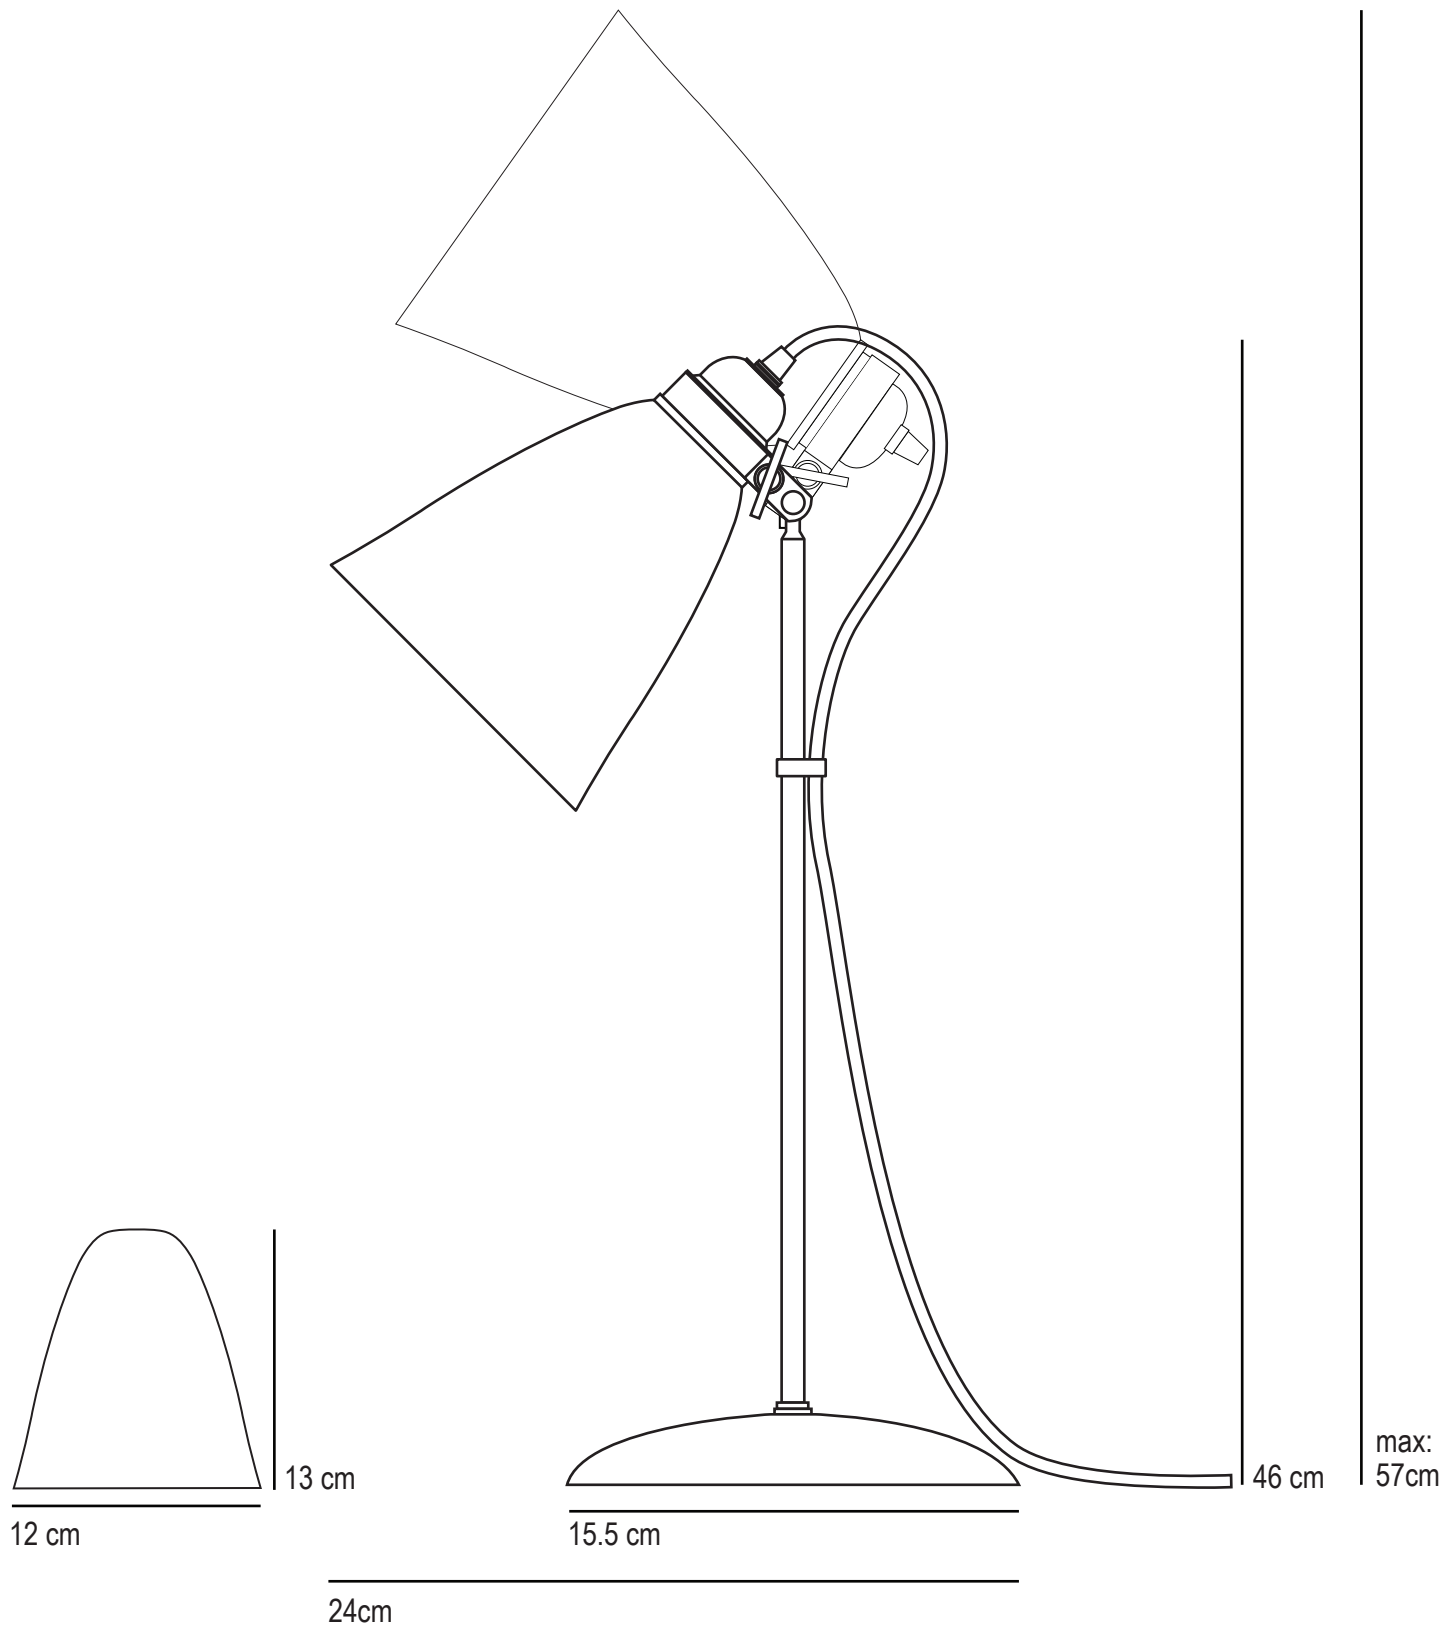

Hector

Medium Dome Table

SPECIFICATION	Product Code	Bulb Cap	Max Wattage	Bulb Type
Hector Medium Dome Table	FT 198	E 27	40	GLS
Available Finish	Natural, blue or green bone china.			

This product is available for specific markets. CFL compatible.