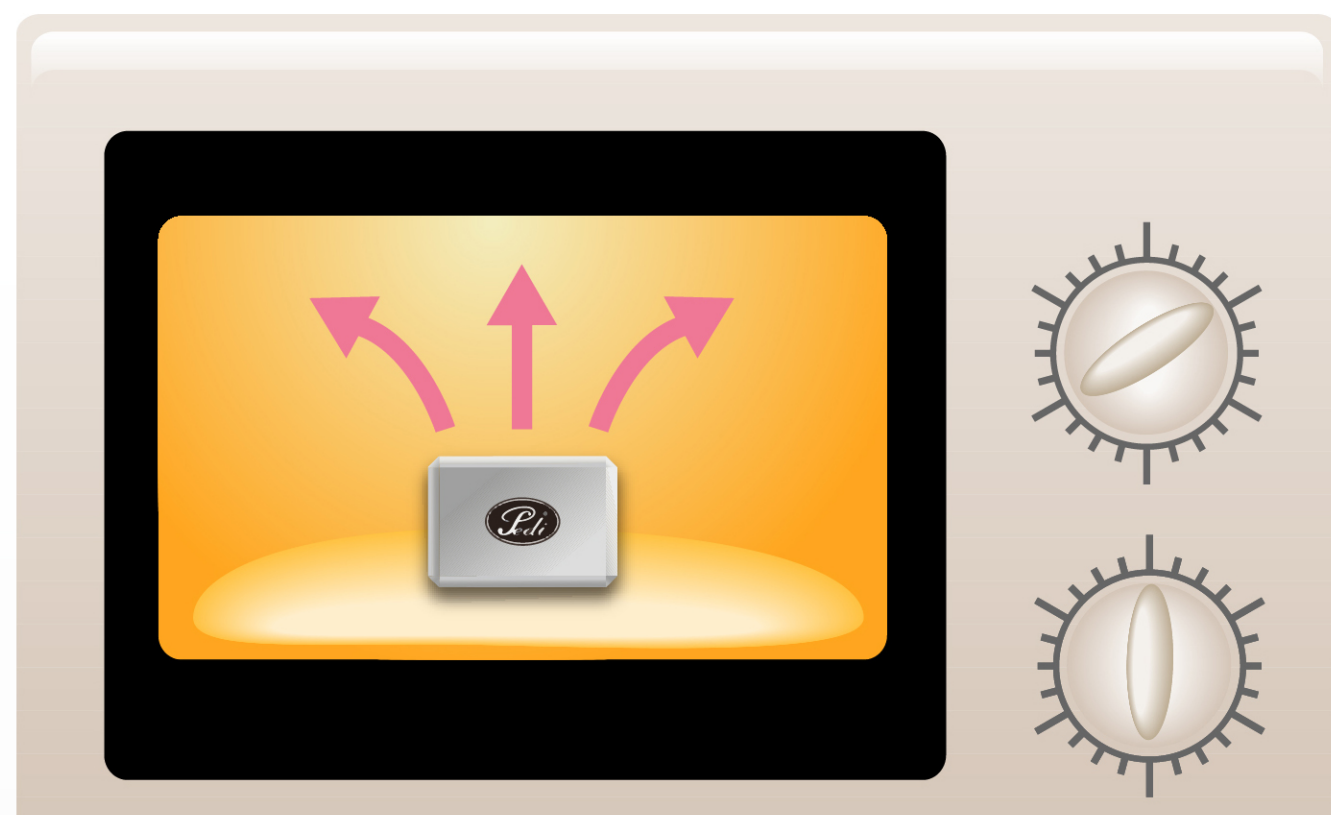

Maintenance Instructions

Perform maintenance before using the Magic Dehumidifier for the first time.

- Microwave Oven in “Defrost Mode”