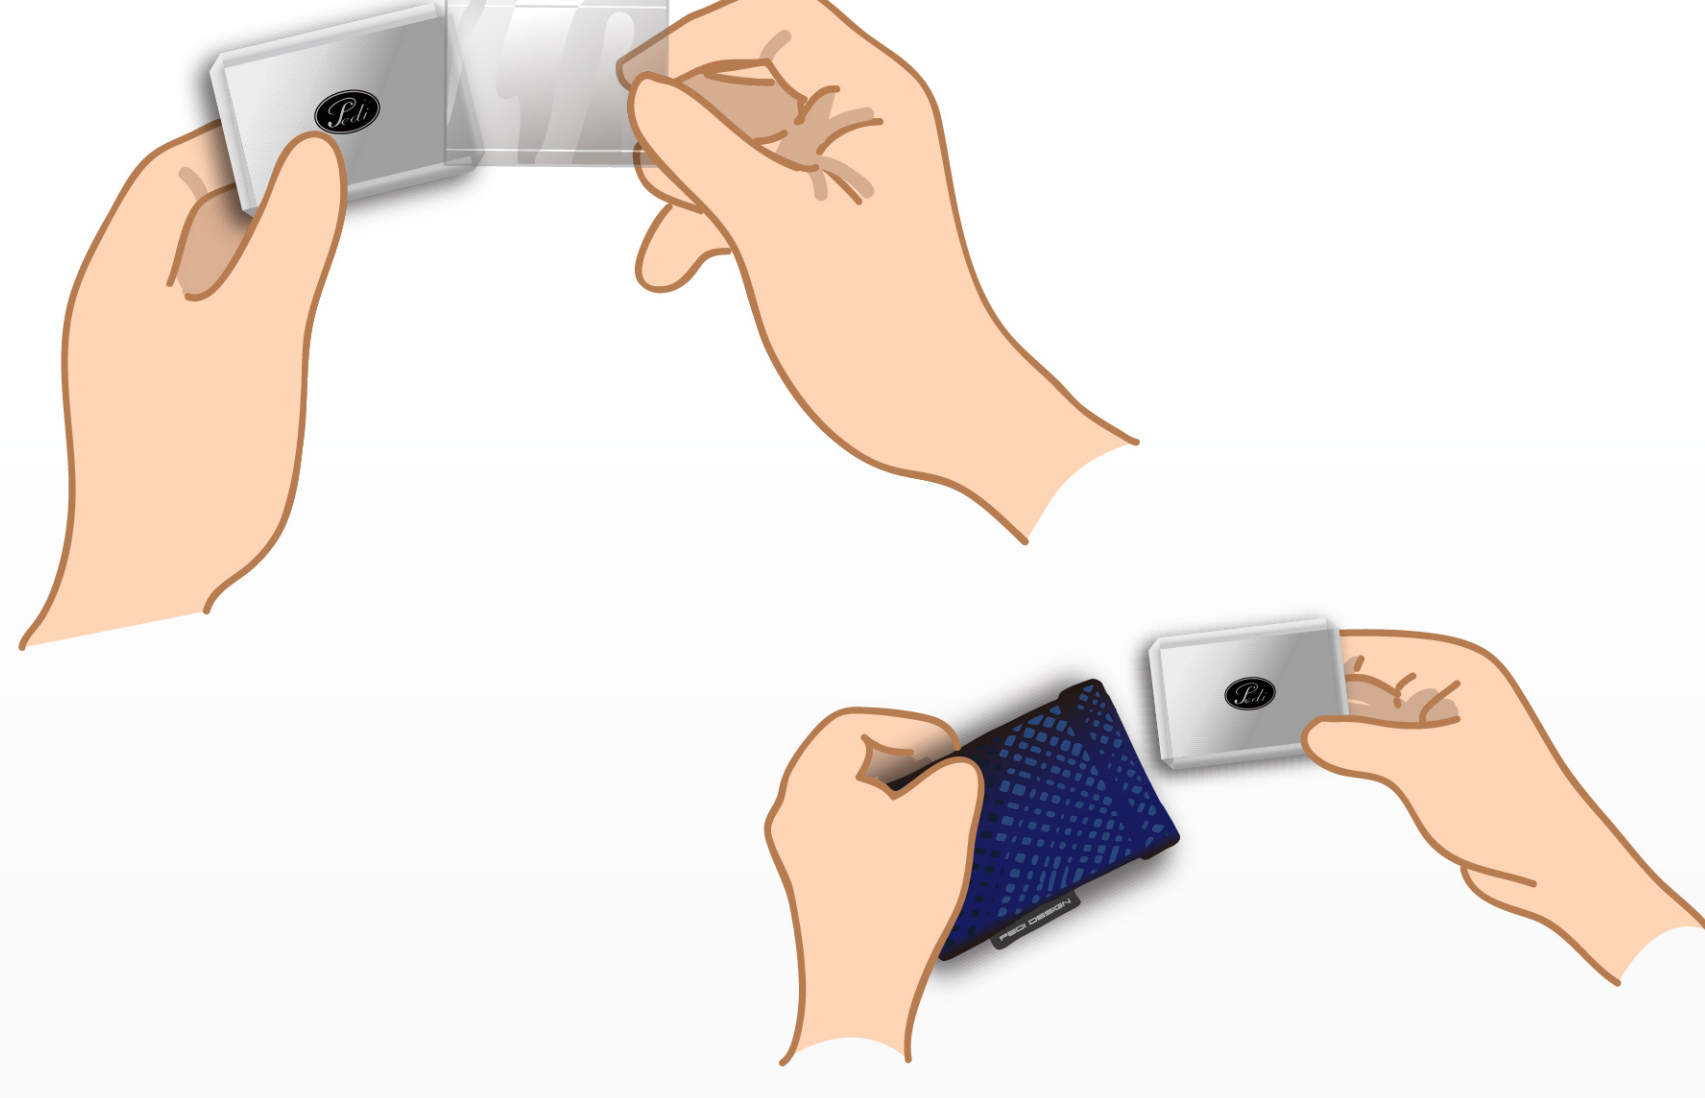

PEDI Magic Dehumidifier Usage

- Take the Magic Dehumidifiers out of the plastic bags.

Perform maintenance on the Magic Dehumidifier.

- Place them into their dedicated bags, and into the case as close to the scroll and each C-bout as possible.

Keep your instrument case closed as much as possible to minimize moisture retention in the interior lining.