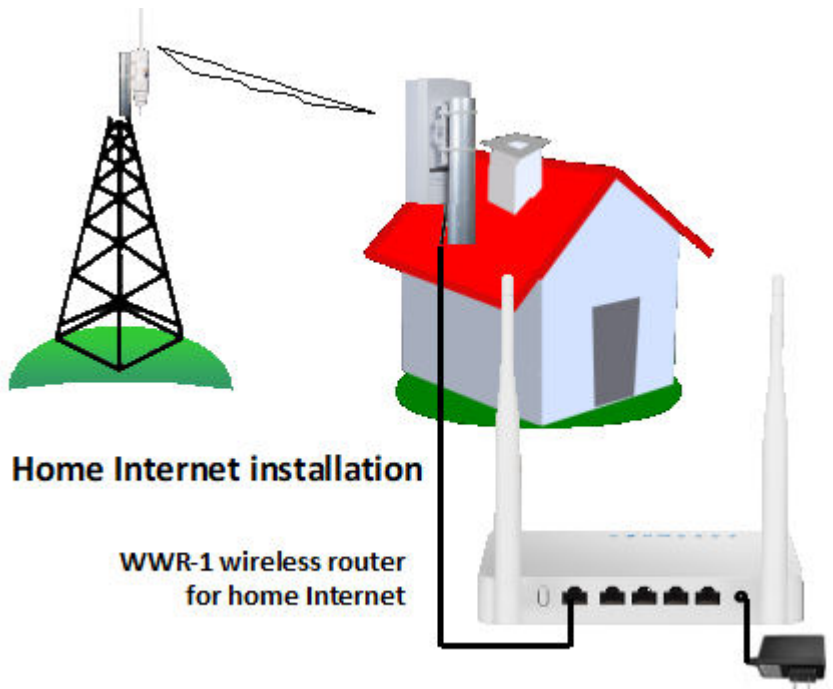

Home Internet installation

WWR-1 wireless router for home Internet

WWR-1 Product kit Includes:

Two WWR-1 wireless routers with integrated omni-directional antennas

Power supply	2 x 12v power adapters
Ethernet cable	2 x LAN cables, 30cm
Documents	1 x Installation guide

For more information about Wispzone wireless network products please call 1-786-358-5406 or write to: info@wispzone.com.