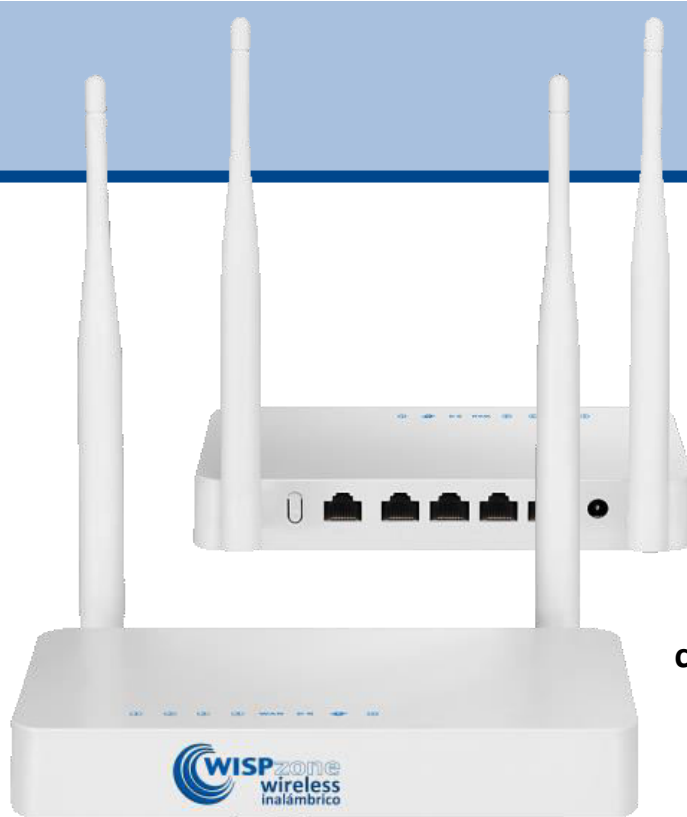

WWR-1

Wireless router for Internet

Indoor wireless router provides four Ethernet connectors and WiFi for a home or business installation

The WWR-1 wireless router can connect to any type of Internet service. The product is frequently installed for a fixed wireless access Internet connection to homes.

WWR-1 connectors

WWR-1 Product Specifications

Standard	IEEE802.11/N
Frequency	2.4GHz-2.4835GHz
Wireless data rate	300Mbps
WAN	1 * 10/100Mbps
LAN	4 * 10/100Mbps
DC	DC:12V 1A
Antenna	Two 5dBi omni antennas
RF Power	100mW
Max Users	50
Operation Mode	Wireless router