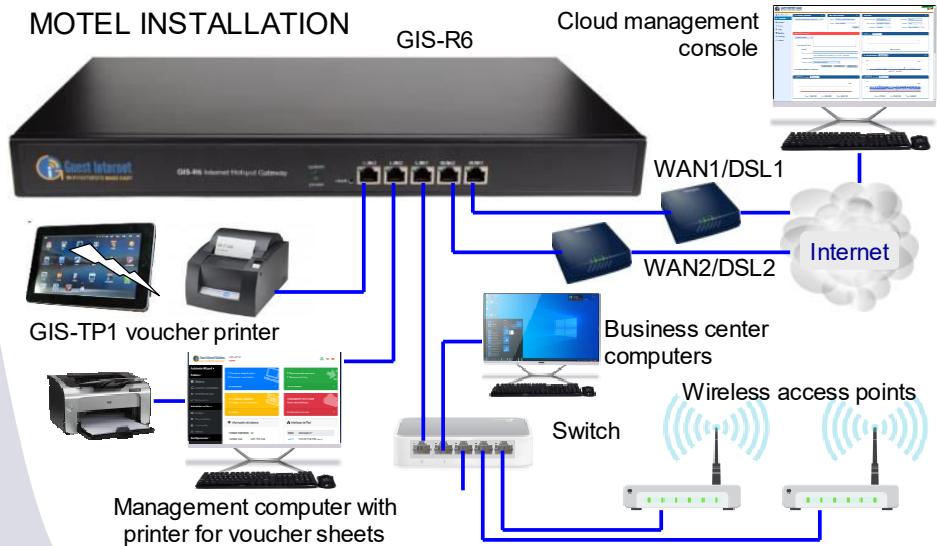

MOTEL INSTALLATION