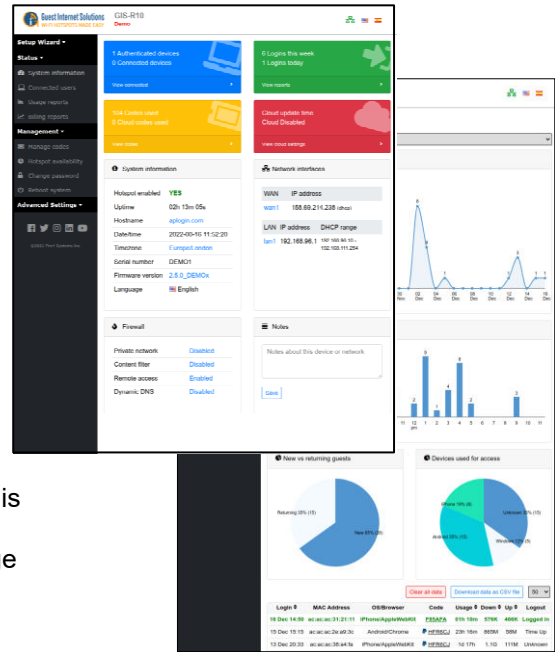

# GIS-R6

High-performance dual-WAN Hotspot gateway with 200 Mb/s throughput

- ❑ Popular in 65+ countries.
- ❑ A high-performance multi-functional Hotspot controller that is plug and play, very easy to install and use.
- ❑ Business owners can control Internet access through a login page.
- ❑ Share the Internet service between many users and improve user satisfaction and productivity with easy Internet access.
- ❑ Provide free public Internet or charge for the service with voucher printing methods to give or sell access codes.
- ❑ Sell Internet access on-line with Paypal(R) CC billing.
- ❑ Brand the customizable login page to promote and grow your business.
- ❑ No limit to the numbers of users.
- ❑ Advanced cyber-security, content control and filtering.
- ❑ Protection from hackers with malware detection minimizing business liability.
- ❑ Supports multi-site installations with roaming between wireless units to implement a mobile broadband network.
- ❑ DUAL-WAN with load balance and failover for improved performance and reliability.
- ❑ Works with any type of wireless access point.
- ❑ API for integration of PMS & PoS management applications.
- ❑ Includes a point of sale interface for applications such as Internet cafes.
- ❑ FREE online support, cloud service and software upgrades.
- ❑ FREE cloud system for failure monitoring, remote management and analytics of use.

[www.guest-internet.com](http://www.guest-internet.com)

## APPLICATIONS

The GIS-R6 is suitable for hotels, motels, campgrounds, RV parks, shopping malls, schools, large retailers, bookstores, government buildings and other public locations.

## NEW GENERATION SOFTWARE

Guest Internet products have new generation software that is easier to use, has faster performance and adds a range of new features that include cellular roaming and VLAN.