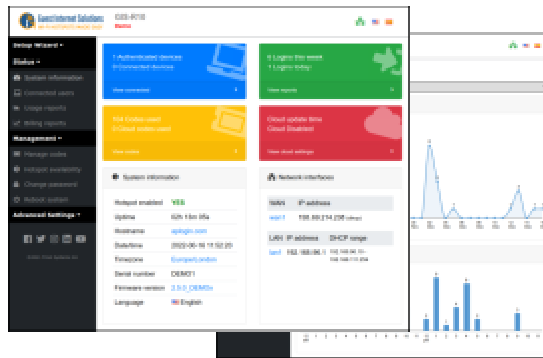

Give a free service or sell Internet access

Select one of many different options to provide Internet access for guests and visitors