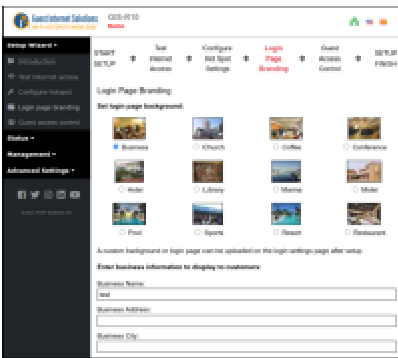

**Custom Login pages**

Create custom login pages to increase brand awareness and offer promotions

**Free Cloud Management**

Manage Users, codes and settings remotely from a single location

**Very easy and simple configuration**