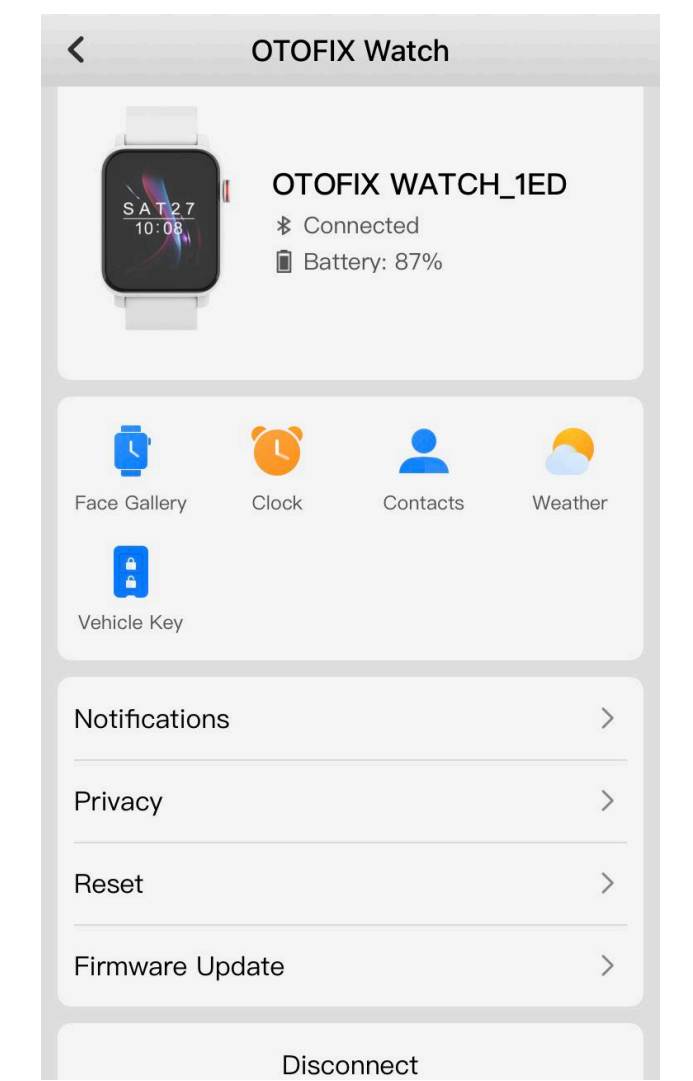

1.78 inches AMOLED HD full touch screen
AMOLED HD full touch screen with simple UI design, 3D curved glass, with beveled sculpture and precision grinding process technology to bring extraordinary experience.