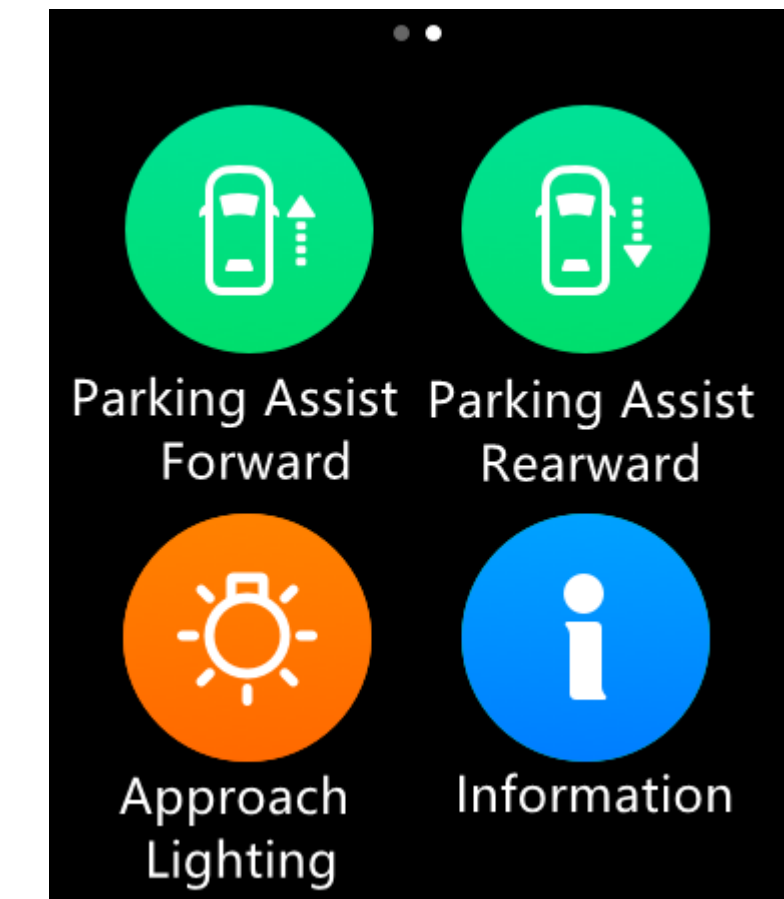

Smart Vehicle Key Function

Support one-touch car locating, unlocking/locking doors, raising/lowering windows, and opening the tailgate;

Support voice control, use the corresponding voice recognition words to achieve voice control over the car key function, completely free your hands.

Voice Control Keywords	Description
Open the door	Unlock the vehicle.
Close the door	Lock the vehicle.
Open the trunk	Unlock the trunk.
Start the engine	Start the vehicle engine.
Open the garage door	Raise up the garage door.
Close the garage door	Lower the garage door.
Pause the garage door	Stop the garage door in mid-motion.
Raise the parking lock	Lock the parking lock.
Put down the parking lock	Unlock the parking lock.