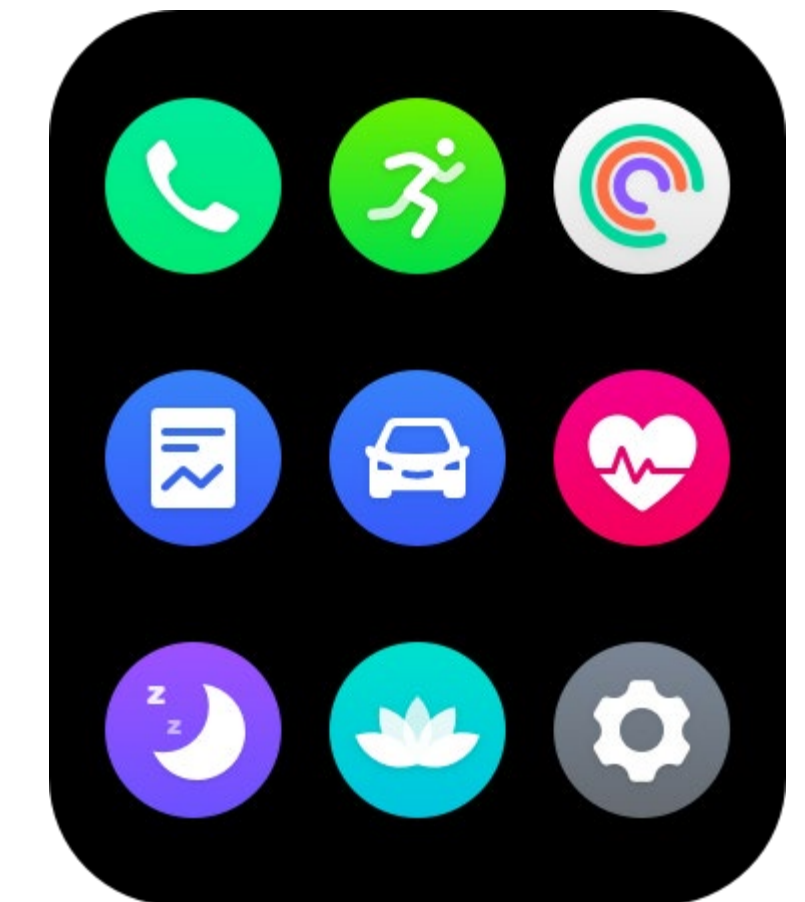

Other Functions

The Watch displays weather information of your current location;

After the Watch is successfully paired with a mobile device via the Autel Link app, the Watch will vibrate to notify you when a new message is displayed on the mobile device.

The Watch uses the GPS data to track movement during outdoor exercises such as running, walking, cycling, and mountain climbing.

The Watch can play saved music and music on the mobile device after the Control music in mobile phone via watch function is enabled on the Autel Link app. (The music feature is only available with Android mobile devices)

Support alarm clock, stopwatch, calculator, altitude barometer, compass and other gadgets, accurate display data, creating your personal life assistant.