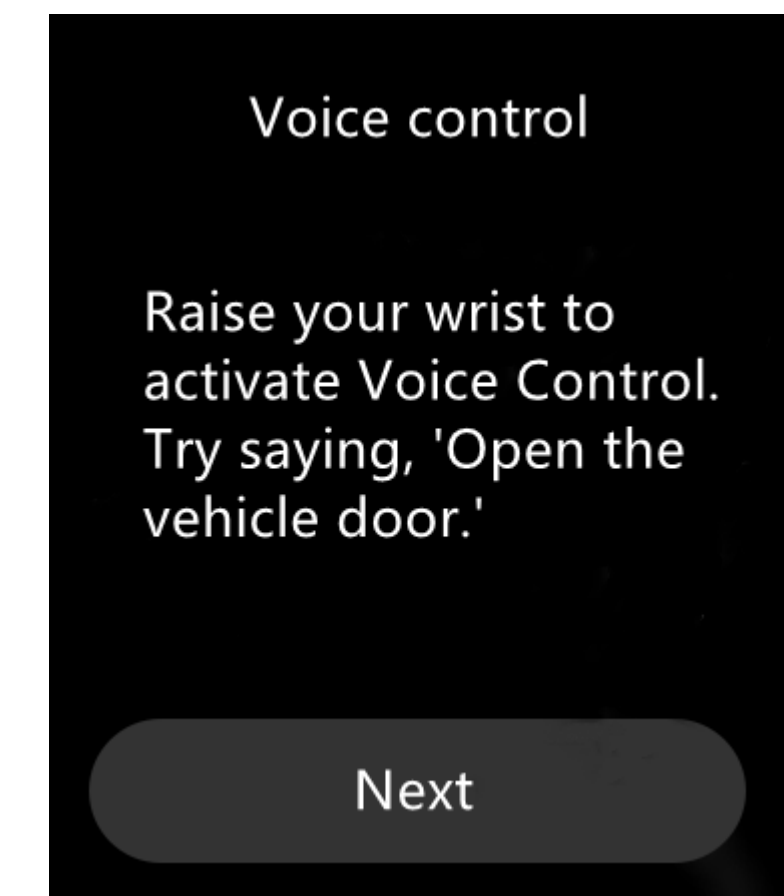

Smart Vehicle Key Function

Support one-touch car locating, unlocking/locking doors, raising/lowering windows, and opening the tailgate;

Support voice control, use the corresponding voice recognition words to achieve voice control over the car key function, completely free your hands.

Voice Control Keywords	Description
Open the door	Unlock the vehicle.
Close the door	Lock the vehicle.
Open the trunk	Unlock the trunk.
Start the engine	Start the vehicle engine.
Open the garage door	Raise up the garage door.
Close the garage door	Lower the garage door.
Pause the garage door	Stop the garage door in mid-motion.
Raise the parking lock	Lock the parking lock.
Put down the parking lock	Unlock the parking lock.