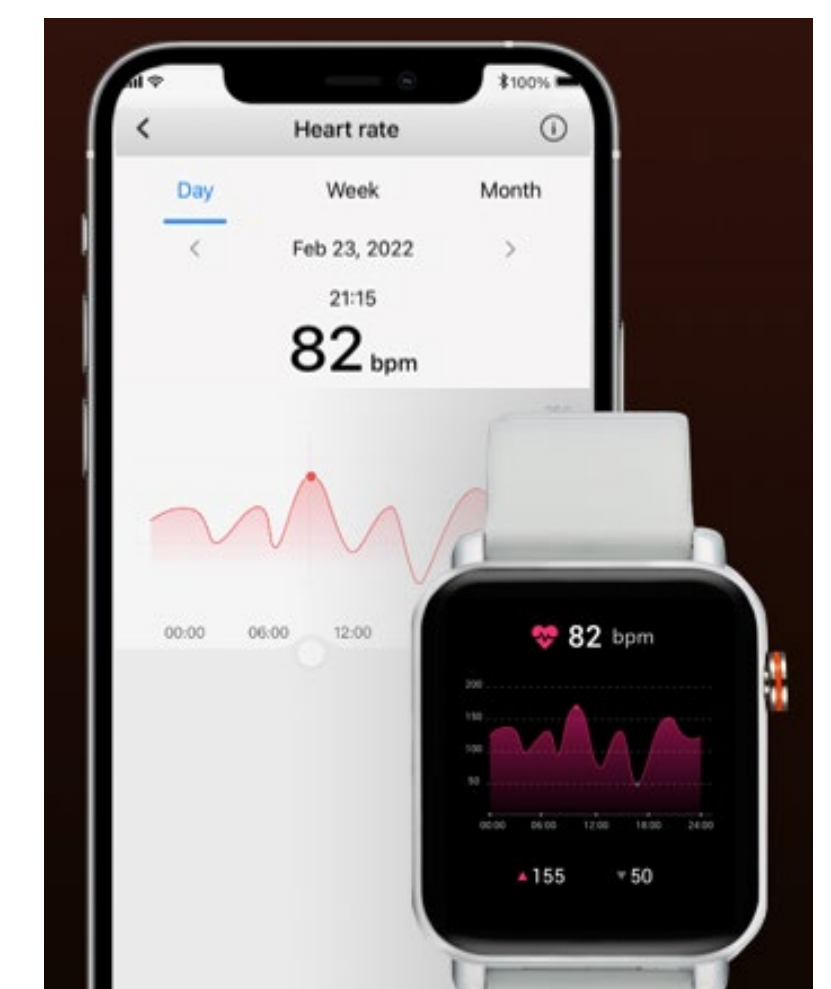

Monitoring Blood Oxygen Level

Oxygen saturation levels (SpO2) is a measure of the ability of the blood to carry oxygen, and is the percentage of the volume of oxygen and hemoglobin bound in the blood to the total hemoglobin volume, i.e. the concentration of oxygen in the blood, and is an important physiological parameter of the respiratory circulation. Normally, oxygen saturation should be 95%-100%, with lower values representing higher risk.

The watch supports blood oxygen measurement range of 70%~100%, detecting blood oxygen value on the go and mastering body changes.

Monitoring Heart Rate

Heart rate is the speed of the heartbeat measured by the number of contractions (beats) of the heart per minute (bpm). The normal resting adult human heart rate is 60–100 bpm, the ideal heart rate should be 55-70 beats per minute.

Provide 24-hour heart rate health check, understand the change curve of heart rate and record your every heartbeat.

Monitoring Sleep

The Watch automatically detects the moment you fall asleep, enter a light or deep sleep state, and wake up while wearing the Watch. Your sleep data is synchronized with the Autel Link app.