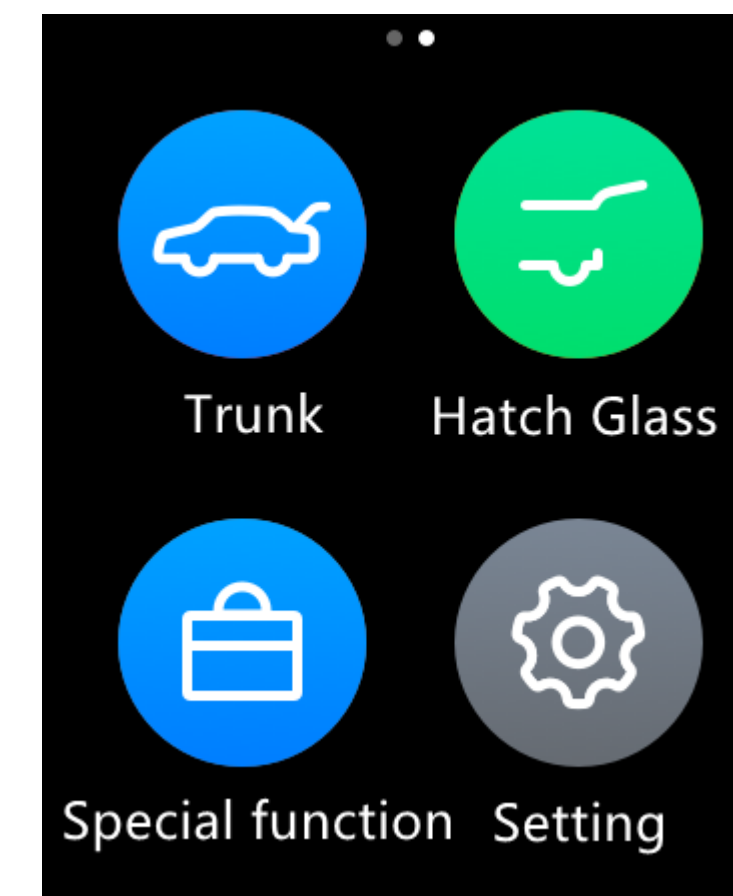

Smart Vehicle Key Function

Support one-touch car locating, unlocking/locking doors, raising/lowering windows, and opening the tailgate;

Support voice control, use the corresponding voice recognition words to achieve voice control over the car key function, completely free your hands.

Voice Control Keywords	Description
Open the door	Unlock the vehicle.
Close the door	Lock the vehicle.
Open the trunk	Unlock the trunk.
Start the engine	Start the vehicle engine.
Open the garage door	Raise up the garage door.
Close the garage door	Lower the garage door.
Pause the garage door	Stop the garage door in mid-motion.
Raise the parking lock	Lock the parking lock.
Put down the parking lock	Unlock the parking lock.