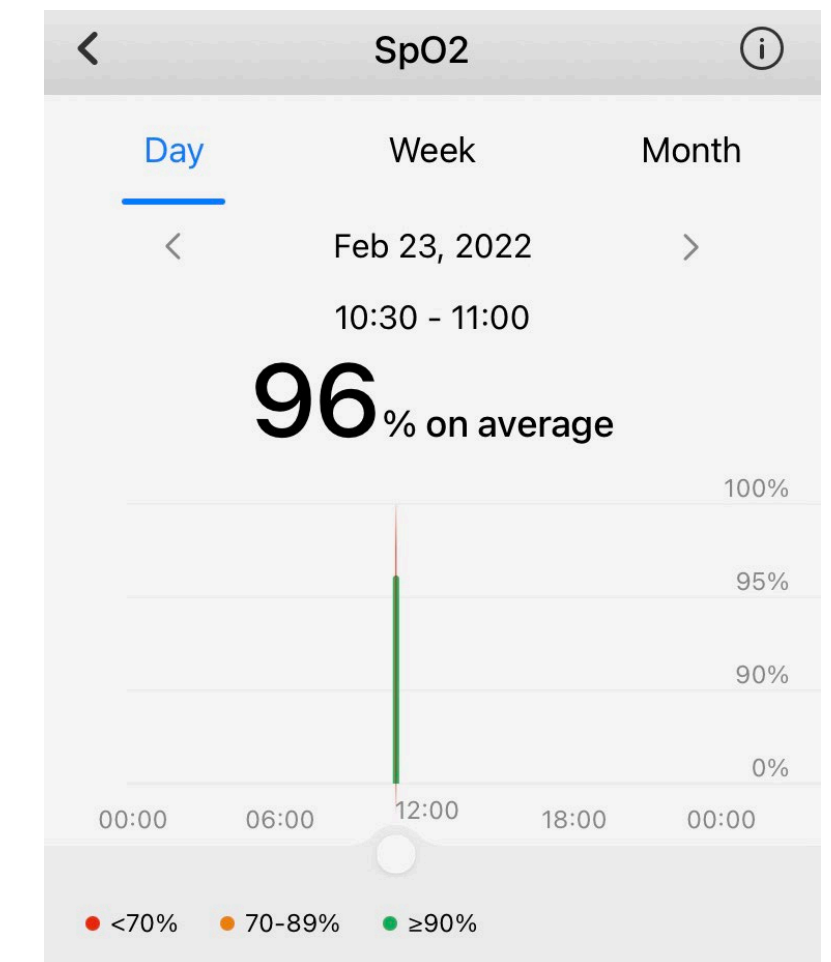

Monitoring Blood Oxygen Level

Oxygen saturation levels (SpO2) is a measure of the ability of the blood to carry oxygen, and is the percentage of the volume of oxygen and hemoglobin bound in the blood to the total hemoglobin volume, i.e. the concentration of oxygen in the blood, and is an important physiological parameter of the respiratory circulation. Normally, oxygen saturation should be 95%-100%, with lower values representing higher risk.

The watch supports blood oxygen measurement range of 70%~100%, detecting blood oxygen value on the go and mastering body changes.