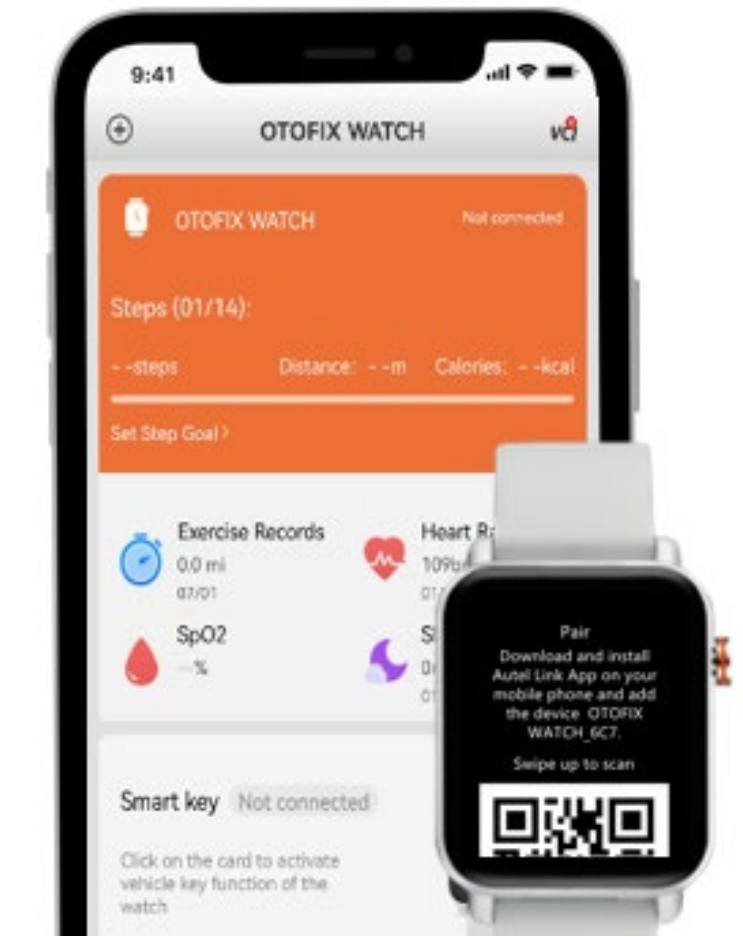

Autel Link

The Smart Watch is connected to the Autel Link app via Bluetooth, which supports Android users and IOS users.

After pairing the Watch to your mobile device through the Autel Link app, you can view functions for the Watch in the Autel Link app, including: Face Gallery, Music, Alarm, Contacts, Weather, and Vehicle Key.

Call Functions via Bluetooth

When the Watch is connected to the mobile device and you receive a call, the Watch vibrates and displays the caller's number and name. You can choose to answer or reject the call.

Whether you are in sports or driving, you won't miss any important call, make a convenient call, and speak freely.

 **1.78 inches AMOLED HD full touch screen**
AMOLED HD full touch screen with simple UI design, 3D curved glass, with beveled sculpture and precision grinding process technology to bring extraordinary experience.