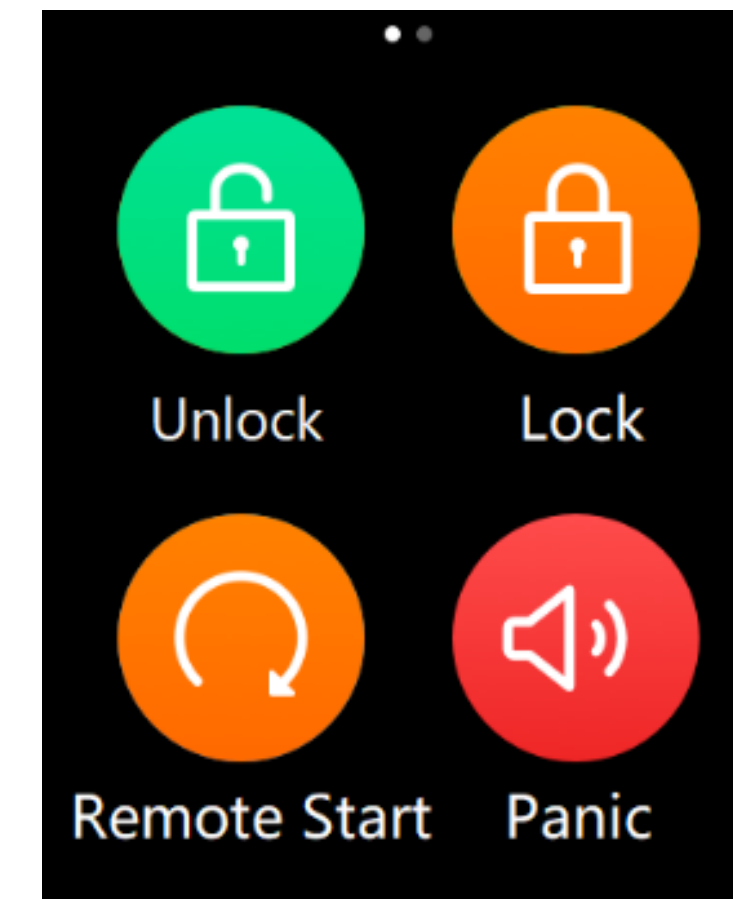

Smart Vehicle Key Function

Support one-touch car locating, unlocking/locking doors, raising/lowering windows, and opening the tailgate;

Support voice control, use the corresponding voice recognition words to achieve voice control over the car key function, completely free your hands.

Voice Control Keywords	Description
Open the door	Unlock the vehicle.
Close the door	Lock the vehicle.
Open the trunk	Unlock the trunk.
Start the engine	Start the vehicle engine.
Open the garage door	Raise up the garage door.
Close the garage door	Lower the garage door.
Pause the garage door	Stop the garage door in mid-motion.
Raise the parking lock	Lock the parking lock.
Put down the parking lock	Unlock the parking lock.