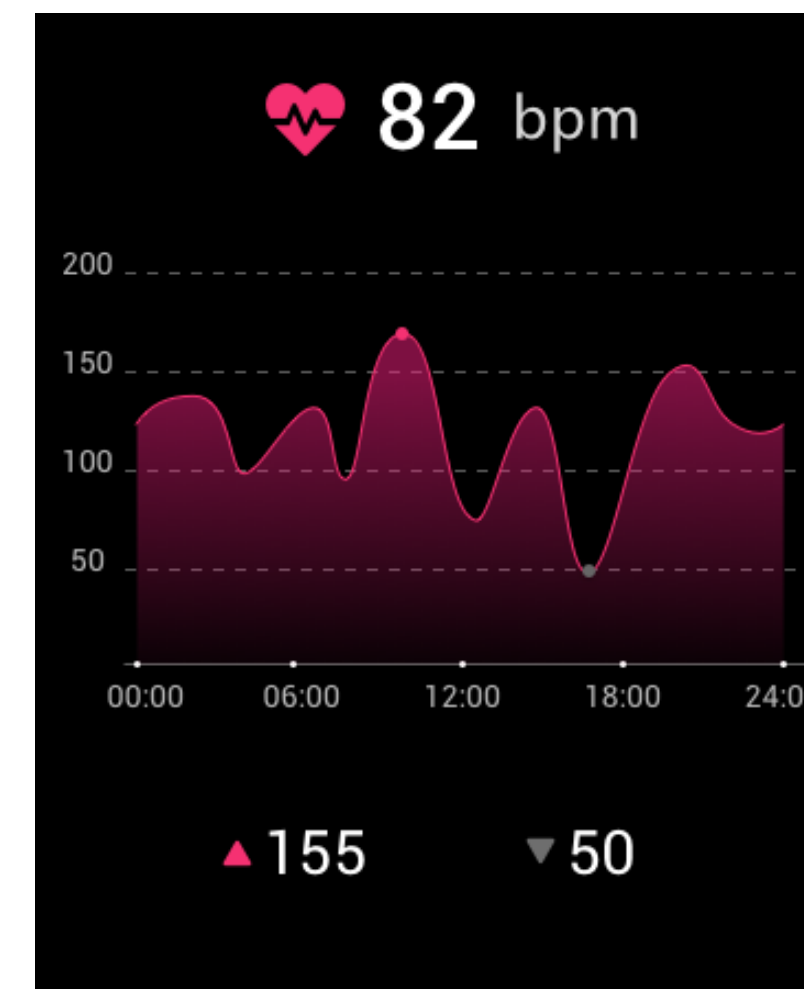

Monitoring Blood Oxygen Level

Oxygen saturation levels (SpO2) is a measure of the ability of the blood to carry oxygen, and is the percentage of the volume of oxygen and hemoglobin bound in the blood to the total hemoglobin volume, i.e. the concentration of oxygen in the blood, and is an important physiological parameter of the respiratory circulation. Normally, oxygen saturation should be 95%-100%, with lower values representing higher risk.

The watch supports blood oxygen measurement range of 70%~100%, detecting blood oxygen value on the go and mastering body changes.

Monitoring Heart Rate

Heart rate is the speed of the heartbeat measured by the number of contractions (beats) of the heart per minute (bpm). The normal resting adult human heart rate is 60–100 bpm, the ideal heart rate should be 55-70 beats per minute.

Provide 24-hour heart rate health check, understand the change curve of heart rate and record your every heartbeat.

Monitoring Sleep

The Watch automatically detects the moment you fall asleep, enter a light or deep sleep state, and wake up while wearing the Watch. Your sleep data is synchronized with the Autel Link app.