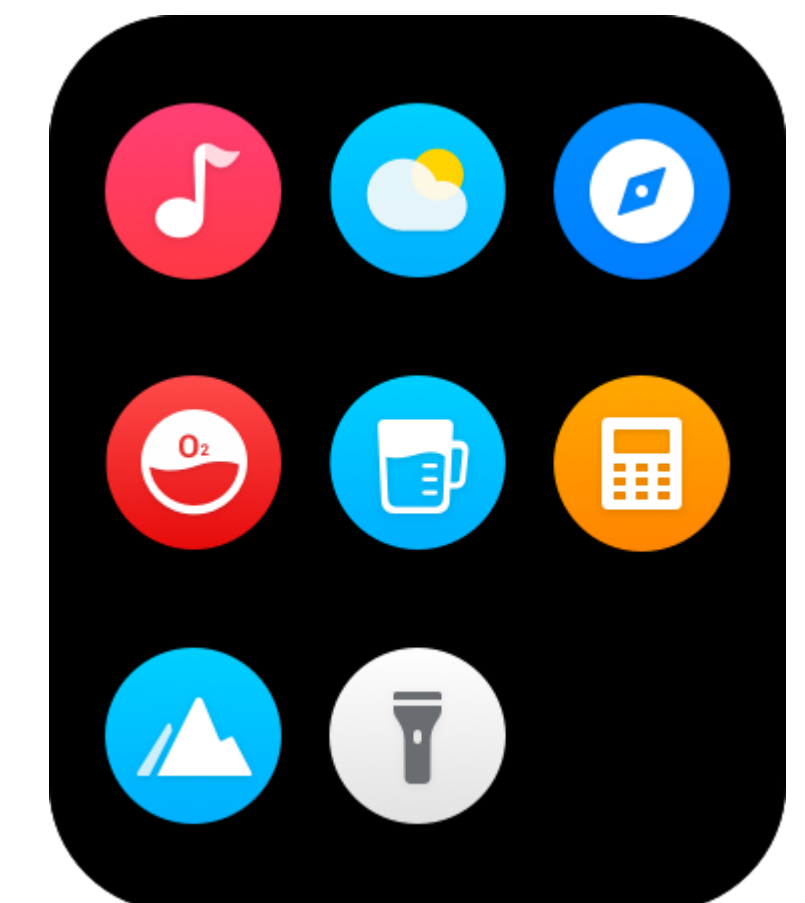

Other Functions

The Watch displays weather information of your current location;

After the Watch is successfully paired with a mobile device via the Autel Link app, the Watch will vibrate to notify you when a new message is displayed on the mobile device.

The Watch uses the GPS data to track movement during outdoor exercises such as running, walking, cycling, and mountain climbing.

The Watch can play saved music and music on the mobile device after the Control music in mobile phone via watch function is enabled on the Autel Link app. (The music feature is only available with Android mobile devices)

Support alarm clock, stopwatch, calculator, altitude barometer, compass and other gadgets, accurate display data, creating your personal life assistant.