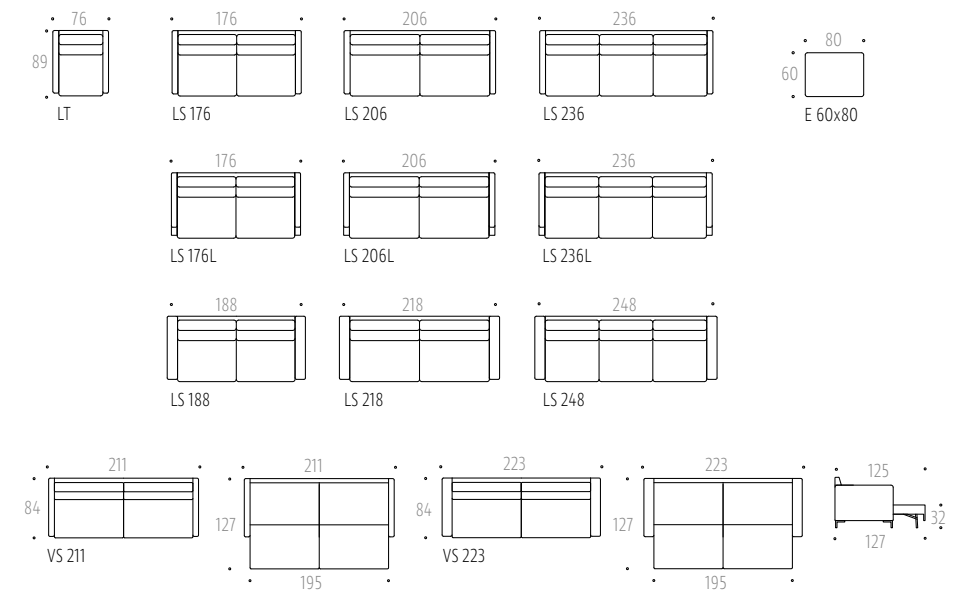

TUOTESELOSTE

Design Interface Design Studio

RUNKO

Kokopuurakenteinen runko on valmistettu vanerista ja havupuusta. Runko on pehmustettu vaahtomuovilla.

PEHMUSTEET

Istuimen pohjajousto tulee siksak-jousista, joiden päällä on suojakangas. Istuinpehmusteena on kerrosrakenteinen HR35 / HR30 vaahtomuovi ja pintapehmeys saadaan 400 g verhoiluvanulla. Selkätyyny ovat HR25EP vaahtomuovia ja pintapehmeys saadaan 400 g verhoiluvanulla.

JALAT

Metallijalat saatavana maalattuna. Vaihtoehtoisesti puiset jalat.

VERHOILU

Kiinteä tai irtoverhoilu kankaisena. Nahkaisena ainoastaan kiinteä verhoilu. Tyynyissä on vetoketjuilla irrotettavat päälliset.

PRODUCT DESCRIPTION

Design Interface Design Studio

FRAME

The frame is made of solid wood and plywood. It is softened with polyurethane foam.

PADDING

The base elasticity is from zigzag-springs, which are covered with technical fabric. We use so called sandwich structure with the seating: bottom HR35 and top HR30. On the top there is 400 g polyester fiber. The back is softened with HR25EP polyurethane foam covered with 400 g polyester fiber.

LEGS

Legs are made of metal and painted. Wooden legs also available.

UPHOLSTERY

Fixed or detachable upholstery for fabric. Only fixed upholstery for leather. Cushions have removable covers which can be zipped off.

OSAT ELEMENTS

Osa Element	Kangasmen. Fabric req.m (140cm)	Nahkamen. Leather req. sf.	Leveys Width cm	Syvyys Depth cm	Korkeus Height cm	Ist. korkeus Seat height cm	Tilavuus Volume m³	Paino Weight kg
LT	5,0	96	76	89	75	46	0,4	15
LS 248	13,0	240	248	89	75	46	1,6	56
LS 236 | LS 236L	13,0	240	236	89	75	46	1,6	56
LS 218	9,5	180	218	89	75	46	1,4	41
LS 206 | LS 206L	9,5	180	206	89	75	46	1,4	41
LS 188	9,0	170	188	89	75	46	1,4	41
LS 176 | LS 188L	9,0	170	176	89	75	46	1,5	51
E 60x80	2,1	35	80	60	46	46	0,2	9
VS 211	9,0	181	211	84	81	46	1,4	81
VS 223	9,0	181	223	84	81	46	1,5	81
Tyyny 50x50 höyhen Cushion 50x50 feather	0,55	9	50	50	9		0,02	0,85
Tyyny 50x60 höyhen Cushion 50x60 feather	0,60	10	60	50	10		0,02	1
Putkityyny Tube cushion	0,50	7	50		∅18		0,02	0,70

JALKAVAIHTOHDOT

LEG ALTERNATIVES

Vakiojalka

- metallinen kulmajalka
- 20x20 mm, h 140 mm
- maalattuna eri väreihin

Vaihtoehtoinen jalka 1

- metallinen kulmajalka
- 20x20 mm, h 140 mm
- maalattuna eri väreihin

Vaihtoehtoinen jalka 2

- alumiininen kulmajalka
- ∅ 20/10 mm, h 140 mm
- maalattuna eri väreihin

Standard leg

- L-shape metal leg
- 20x20 mm, h 140 mm
- painted into different colors

Optional leg 1

- L-shape metal leg
- 20x20 mm, h 140 mm
- painted into different colors

Optional leg 2

- aluminium leg
- ∅ 20/10 mm, h 140 mm
- painted into different colors

Vaihtoehtoinen jalka 3

- puinen neliöjalka
- 40x40 mm, h 140 mm
- koivua petsattuna eri väreihin

Vaihtoehtoinen jalka 4

- pyöreä puinen jalka
- ∅ 45 mm, h 140 mm
- koivua petsattuna eri väreihin

Vaihtoehtoinen jalka 5

- pyöreä metallijalka
- ∅ 40 mm, h 140 mm
- maalattuna eri väreihin

Optional leg 3

- square wooden leg
- 40x40 mm, h 140 mm
- birch stained into different colors

Optional leg 4

- rounded wooden leg
- ∅ 45 mm, h 140 mm
- birch stained into different colors

Optional leg 5

- rounded metal leg
- ∅ 40 mm, h 140 mm
- painted into different colors