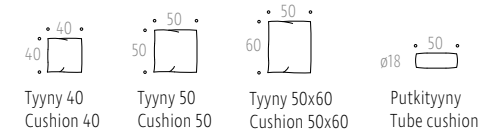

TUOTESELOSTE

Design Interface Design Studio

RUNKO

Kokopuurakenteinen runko on valmistettu vanerista ja havupuusta. Runko on pehmustettu vaahtomuovilla.

PEHMUSTEET

Istuimen pohjajousto tulee siksak-jousista, joiden päällä on suojakangas. Istuinpehmusteena on kerrosrakenteinen HR35 / HR30 vaahtomuovi ja pintapehmeys saadaan 400 g verhoiluvanulla. Selkätyyny ovat HR25EP vaahtomuovia ja pintapehmeys saadaan 400 g verhoiluvanulla.

JALAT

Metallijalat saatavana maalattuna. Vaihtoehtoisesti puiset jalat.

VERHOILU

Kiinteä tai irtoverhoilu kankaisena. Nahkaisena ainoastaan kiinteä verhoilu. Tyynyissä on vetoketjuilla irrotettavat päälliset.

PRODUCT DESCRIPTION

Design Interface Design Studio

FRAME

The frame is made of solid wood and plywood. It is softened with polyurethane foam.

PADDING

The base elasticity is from zigzag-springs, which are covered with technical fabric. We use so called sandwich structure with the seating: bottom HR35 and top HR30. On the top there is 400 g polyester fiber. The back is softened with HR25EP polyurethane foam covered with 400 g polyester fiber.

LEGS

Legs are made of metal and painted. Wooden legs also available.

UPHOLSTERY

Fixed or detachable upholstery for fabric. Only fixed upholstery for leather. Cushions have removable covers which can be zipped off.

OSAT ELEMENTS

Osa Element	Kangasmen. Fabric req.m (140cm)	Nahkamen. Leather req. sf.	Leveys Width cm	Syvyys Depth cm	Korkeus Height cm	Ist. korkeus Seat height cm	Tilavuus Volume m³	Paino Weight kg
LT	5,0	96	76	89	75	46	0,4	15
LS 248	13,0	240	248	89	75	46	1,6	56
LS 236 | LS 236L	13,0	240	236	89	75	46	1,6	56
LS 218	9,5	180	218	89	75	46	1,4	41
LS 206 | LS 206L	9,5	180	206	89	75	46	1,4	41
LS 188	9,0	170	188	89	75	46	1,4	41
LS 176 | LS 188L	9,0	170	176	89	75	46	1,5	51
E 60x80	2,1	35	80	60	46	46	0,2	9
VS 211	9,0	181	211	84	81	46	1,4	81
VS 223	9,0	181	223	84	81	46	1,5	81
Tyyny 50x50 höyhen Cushion 50x50 feather	0,55	9	50	50	9		0,02	0,85
Tyyny 50x60 höyhen Cushion 50x60 feather	0,60	10	60	50	10		0,02	1
Putkityyny Tube cushion	0,50	7	50		∅18		0,02	0,70