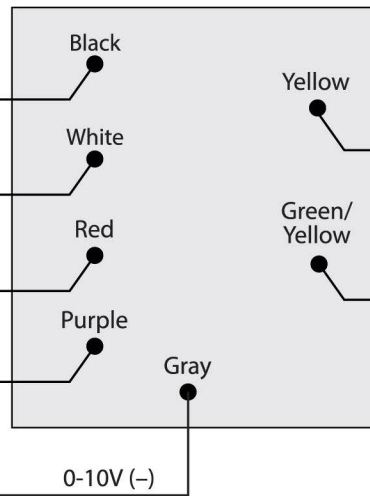

0-10V Dimmer

Line in

Neutral

Switched hot

0-10V (+)

0-10V (-)

Not used

Earth ground

To additional 0-10V fixtures

Downlights, Track Lights, Cove Lighting

Client		Scale		Date	April 01, 2022	Sheet No.	
Project Name	Revlite Control 4	Drawn By	JW	Revisions			
www.revlighte.com info@revlighte.com 416-299-7211 50 Ironside Crescent, Unit 1, Toronto, ON M1X 1G4