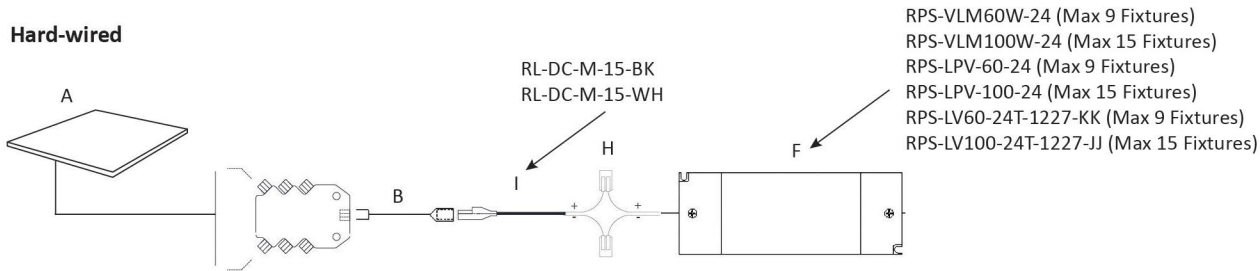

Type	
Project	
Catalog No.	

WIRING DIAGRAM - For reference purposes only. Not for installation. Not to scale.

Plug and Play wiring

Alternate Plug and Play wiring

Hard-wired

Alternate Hard-wired

Max wiring distance between power supply and fixture is 20 feet (6m). Up to six fixtures can be wired to a single distribution box (CV-6SP-1224)