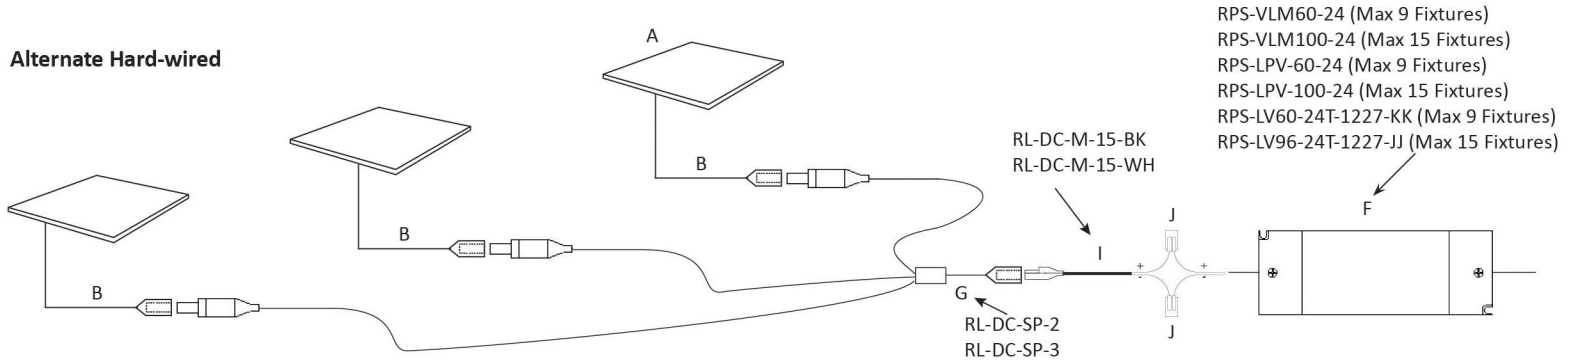

Type	
Project	
Catalog No.	

WIRING DIAGRAM - For reference purposes only. Not for installation. Not to scale.

Plug and Play wiring

Alternate Plug and Play wiring

Hard-wired

Alternate Hard-wired

Max wiring distance between power supply and fixture is 20 feet (6m). Up to six fixtures can be wired to a single distribution box (CV-6SP-1224)