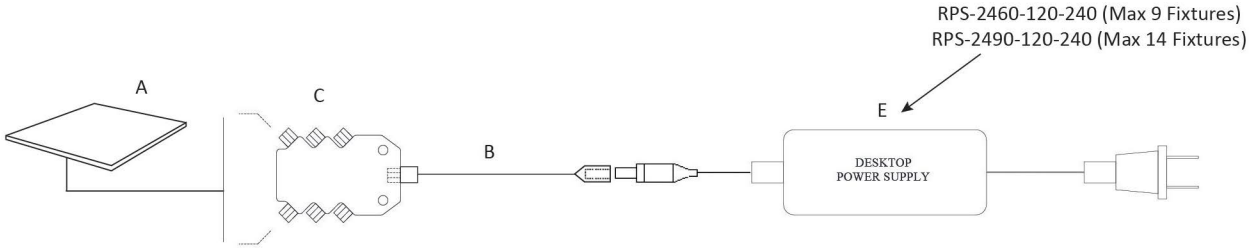

* Product specifications subject to change without notice.

ORDERING INSTRUCTIONS

MODEL	PANEL TYPE	THICKNESS	COLOUR TEMP	WIDTH	LENGTH	DIFFUSER
PhotoMag	1: Single Sided 2: Two Sided	4: 4mm (0.16") Standard 6: 6mm (0.24") 8: 8mm (0.31")	30: 3000K 35: 3500K 40: 4000K 50: 5000K 60: 6000K	Up to 48" (1219mm)	Up to 96" (2400mm)	D: Diffuser N: No diffuser

Type	
Project	
Catalog No.	

WIRING DIAGRAM - For reference purposes only. Not for installation. Not to scale.

Plug and Play wiring

Alternate Plug and Play wiring

Hard-wired

Alternate Hard-wired

Max wiring distance between power supply and fixture is 20 feet (6m). Up to six fixtures can be wired to a single distribution box (CV-6SP-1224)