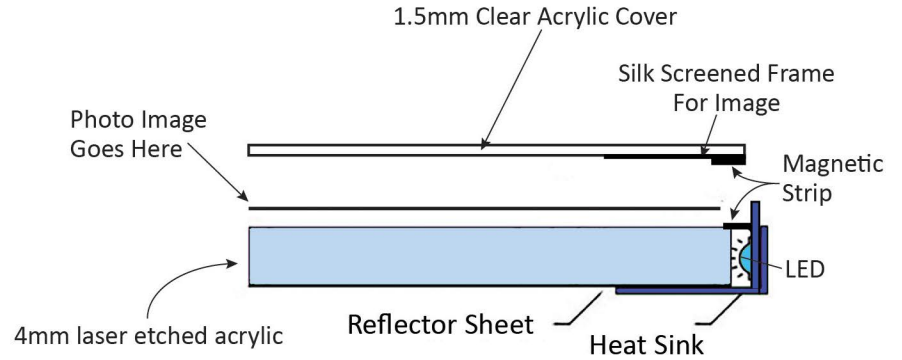

IMAGE

DESCRIPTION

The PhotoMag was designed for applications where the LED light panel would need to have a professional finish with options for multiple images in one frame and also allow quick and painless change-outs of the images without any down time. The PhotoMag Frame System again utilizes the PhotoSurface Slim panel allowing for very thin looking aluminum profiles. This Frame however has a magnetic aspect which holds the clear acrylic image holder in place while allowing easy change-outs. The "Frame" of the image is silk screened in place allowing many separate images in the same frame space all professionally framed. Removal of the acrylic cover is a simple one handed operation.

* Product specifications subject to change without notice.

ORDERING INSTRUCTIONS

MODEL	PANEL TYPE	THICKNESS	COLOUR TEMP	WIDTH	LENGTH	DIFFUSER
PhotoMag	1: Single Sided 2: Two Sided	4: 4mm (0.16") Standard 6: 6mm (0.24") 8: 8mm (0.31")	30: 3000K 35: 3500K 40: 4000K 50: 5000K 60: 6000K	Up to 48" (1219mm)	Up to 96" (2400mm)	D: Diffuser N: No diffuser