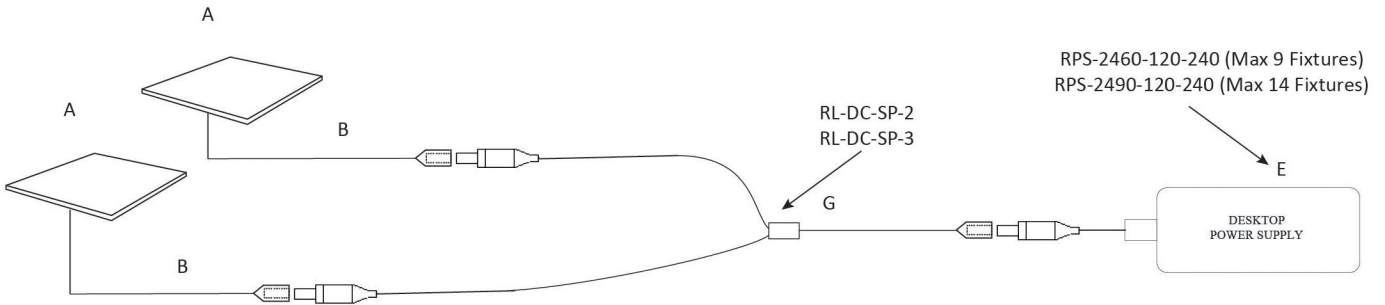

Type	
Project	
Catalog No.	

WIRING DIAGRAM - For reference purposes only. Not for installation. Not to scale.

Plug and Play wiring

Alternate Plug and Play wiring

Hard-wired

Alternate Hard-wired

Max wiring distance between power supply and fixture is 20 feet (6m). Up to six fixtures can be wired to a single distribution box (CV-6SP-1224)