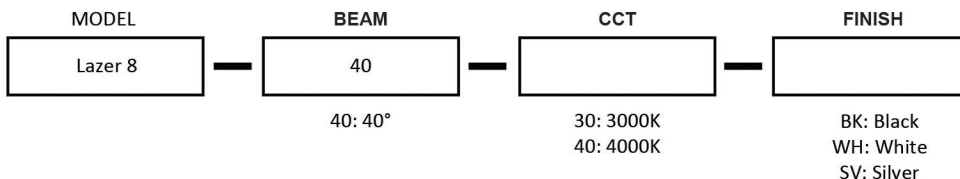

ORDERING INSTRUCTIONS

Note:
• Should be used with I-Trak-2 magnetic track.
• Sold separately.
• Review I-Trak-2 spec sheet for more details