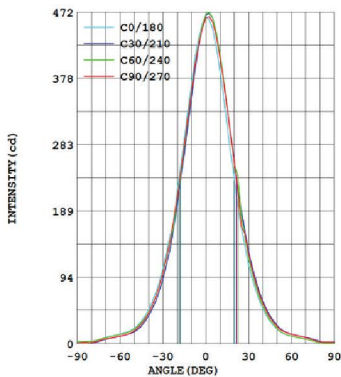

PHOTOMETRIC DATA

* Product specifications subject to change without notice.
* Note: To reduce risk of fire, do not install in a compartment smaller than 450 cubic/inches per 14.5W max.