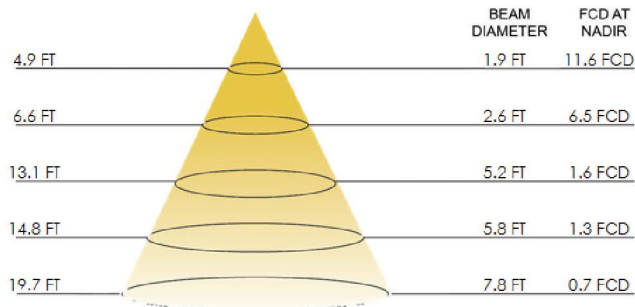

PHOTOMETRIC DATA

* Product specifications subject to change without notice.

* Note: To reduce risk of fire, do not install in a compartment smaller than 450 cubic/inches per 14.5W max.