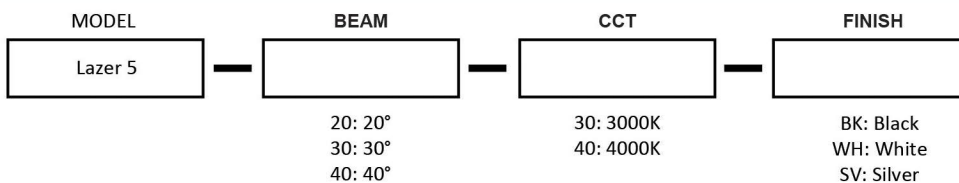

ORDERING INSTRUCTIONS

Note:

- Should be used with I-Trak-2 magnetic track.
- Sold separately.
- Review I-Trak-2 spec sheet for more details