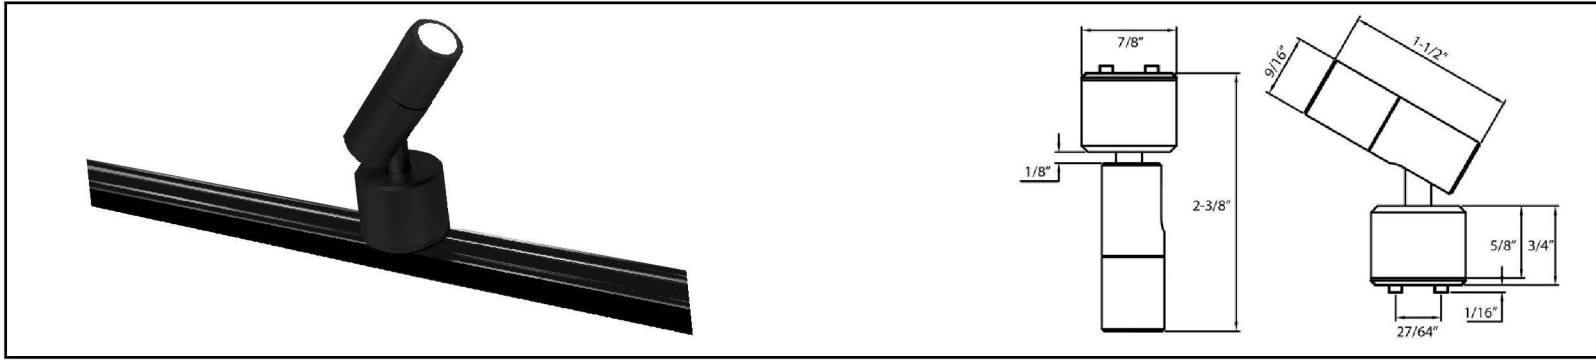

Type	
Project	
Catalog No.	

IMAGE

Fixture	Finish	Color	Optics	LED	Input	Power	CCT	CRI	General
Lazer 5	Anodized Aluminum / Painted	Silver / Black / White	20° / 30° / 40° Fixed	High Power LED 1 Pc	24VDC Constant Voltage	1W	3000 / 4000K	90+	Wireless & Magnetic detachable design; Nonpolarity

DESCRIPTION

Revlite's new Intelli-Trak-2 has evolved from its older sibling to become a finer, smaller more versatile power system for display lighting fixtures. The I-Trak 2 system is now narrower, lower profile and yet able to power and hold larger fixtures. I-Trak 2 can be concealed and embedded in lower profile millwork in either the horizontal or vertical orientation. All track fixtures are instantly removeable and repositionable due to its ingenious magnetic powered track mounts with polarity correction built in. No need to check polarity prior to repositioning.

FEATURES

- Under Cabinet, under shelf mount or inside cabinet mounting
- Ingenious magnetic fixing and live power mounting with instant polarity correction
- 60 delivered lumens /Watt
- 3 step MacAdam illumination
- CRI of 90+
- Beam angles of 20°, 30° and 40°
- 360° horizontal adjustable aim.

SPECIFICATIONS

Input Voltage	24V DC
Wattage	1W
Color Temperature	3000K, 4000K
Lumen Output	60 lm
CRI	90+
Beam Angel	20°, 30°, 40°
Efficacy	60 lm/W
Finish	Black, Silver, White
Environment	UL Listed for Dry Location (Indoor only)
Certification	