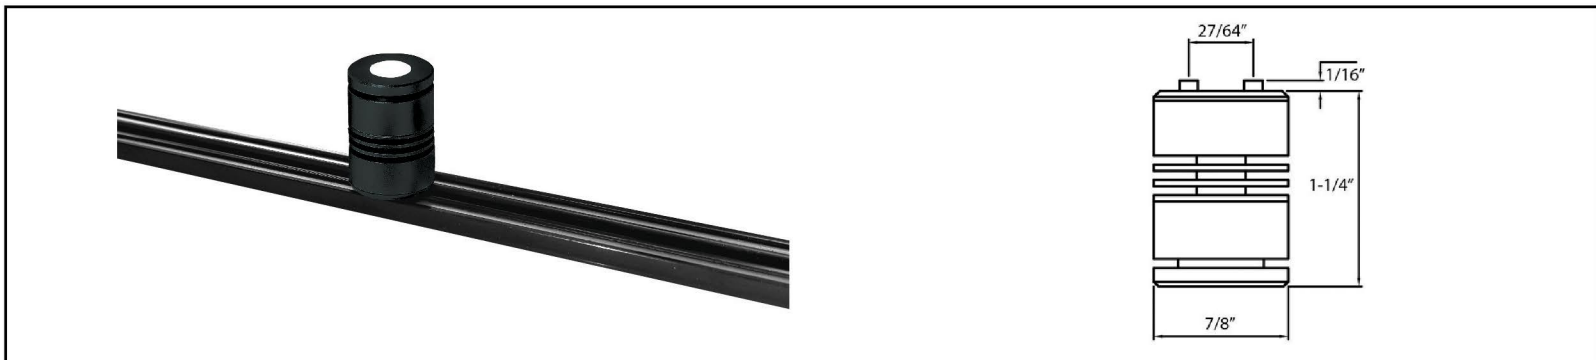

Type	
Project	
Catalog No.	

**IMAGE**

Fixture	Finish	Color	Optics	LED	Input	Power	CCT	CRI	General
Lazer 2	Anodized Aluminum / Painted	Silver / Black / White	20° / 30° / 40° Fixed	High Power LED 1 Pc	24VDC Constant Voltage	2W	3000 / 4000K	90+	Wireless & Magnetic detachable design; Nonpolarity

**DESCRIPTION**

Revlite's new Intelli-Trak-2 has evolved from its older sibling to become a finer, smaller more versatile power system for display lighting fixtures. The I-Trak 2 system is now narrower, lower profile and yet able to power and hold larger fixtures. I-Trak 2 can be concealed and embedded in lower profile millwork in either the horizontal or vertical orientation. All track fixtures are instantly removeable and repositionable due to its ingenious magnetic powered track mounts with polarity correction built in. No need to check polarity prior to repositioning.

**FEATURES**

- Under Cabinet, under shelf mount or inside cabinet mounting
- Ingenious magnetic fixing and live power mounting with instant polarity correction
- 60 delivered lumens /Watt
- 3 step MacAdam illumination
- CRI of 90+
- Beam angles of 20°, 30° and 40°