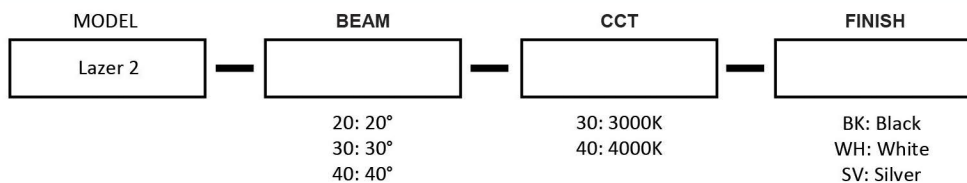

ORDERING INSTRUCTIONS

Note:
• Should be used with I-Trak-2 magnetic track.
• Sold separately.
• Review I-Trak-2 spec sheet for more details