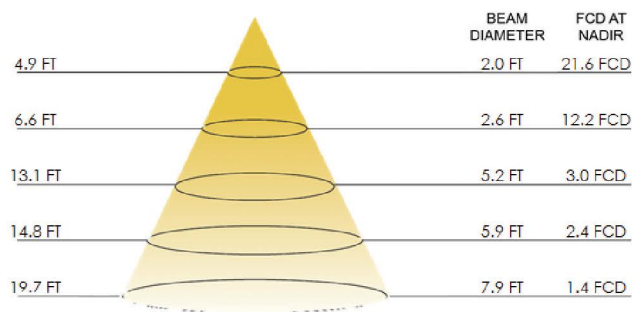

PHOTOMETRIC DATA

* Product specifications subject to change without notice.
* Note: To reduce risk of fire, do not install in a compartment smaller than 450 cubic/inches per 14.5W max.