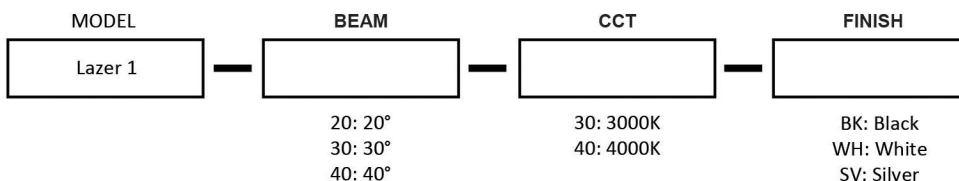

ORDERING INSTRUCTIONS

Note:

- Should be used with I-Trak-2 magnetic track.
- Sold separately.
- Review I-Trak-2 spec sheet for more details