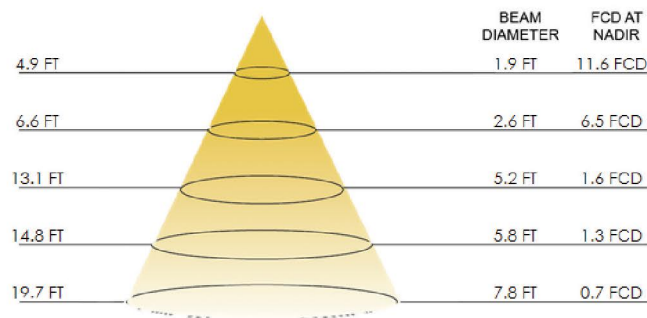

PHOTOMETRIC DATA

* Product specifications subject to change without notice.

* Note: To reduce risk of fire, do not install in a compartment smaller than 450 cubic/inches per 14.5W max.