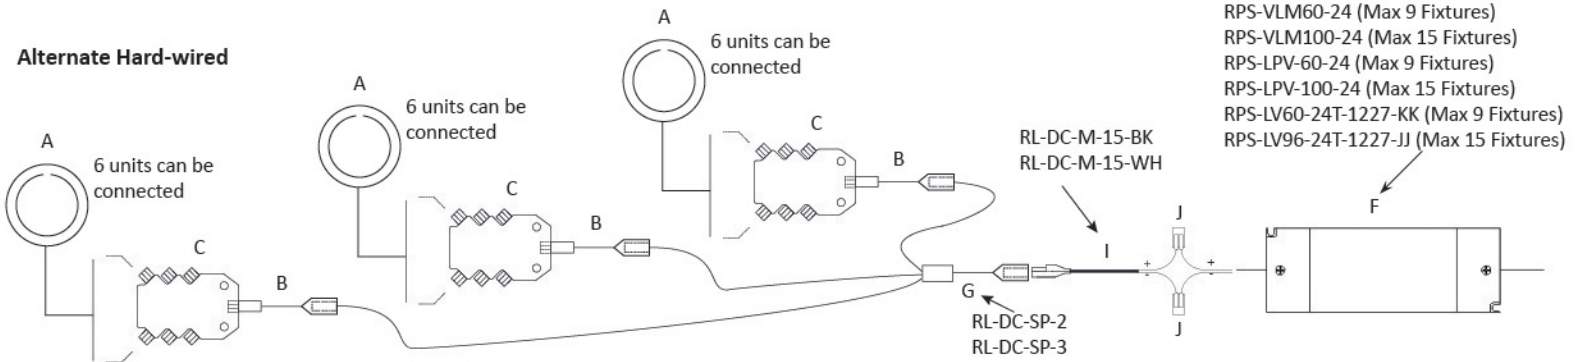

* Product specifications subject to change without notice.

ORDERING INSTRUCTIONS

Example: 30123-24V-4-20-27-BK = 30123-24V, 4W, 20 degree beam angle, 2700K, black finish

Type	
Project	
Catalog No.	

WIRING DIAGRAM - For reference purposes only. Not for installation. Not to scale.

Plug and Play wiring

Alternate Plug and Play wiring

Hard-wired

Alternate Hard-wired

Max wiring distance between power supply and fixture is 20 feet (6m). Up to six fixtures can be wired to a single distribution box (CV-6SP-1224)

	length	Description		length	Description
A	Gimbal 2		F	RPS-VLM60W-24, RPS-VLM100W-24, RPS-LPV-100-24, RPS-LPV-60-24, RPS-LV60-24T-1227-KK, RPS-V96-24T-1227-JJ	Hardwire power supplies 60W / 96W / 100W
B	Adapter Cable CV-AD100-2-1224	4" (100mm) 4" Adapter harness for plug and play power supply	G	RL-DC-SP-2, RL-DC-SP3	15" (380mm) DC barrel connector double / triple splitter Black / White
C	CV-6SP-1224	Constant voltage splitter box 6 port	H	DL-PS-222-412	Wire clamps
E	RPS-2460-120-240 RPS-2490-120-240	PLUG & PLAY Power supplies 60W / 90W	I	RL-DC-M-15-BK RL-DC-M-15-WH	15" DC Plug male