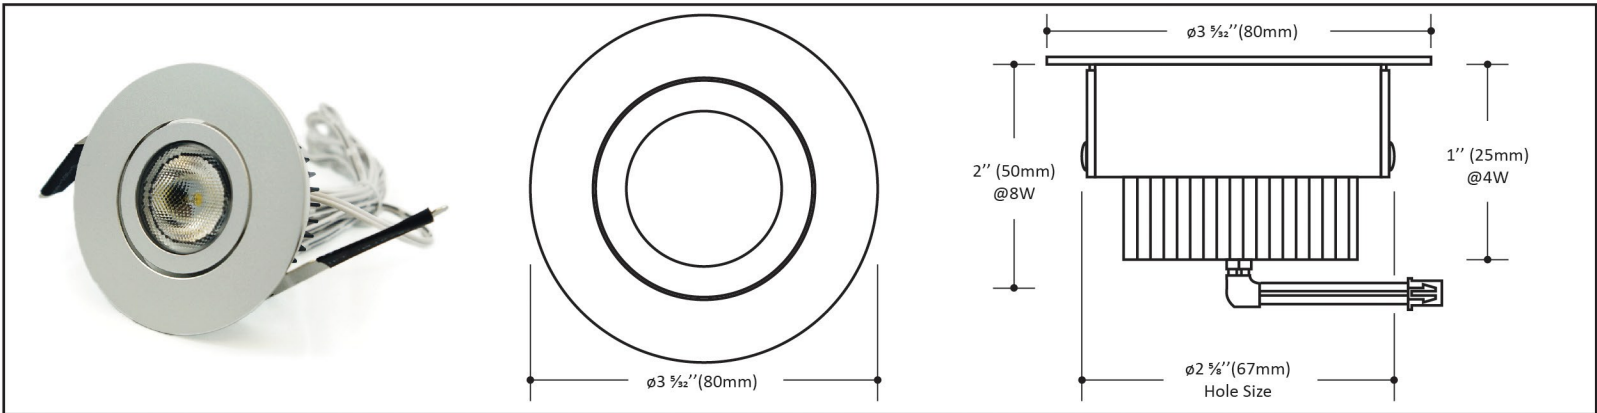

Type	
Project	
Catalog No.	

IMAGE & SIZE

DESCRIPTION

- Recessed mounting, high colour rendering fixture, designed with adjustable Gimbal.
- 20° swivel
- The first with a Single COB LED in 4 CCT
- 3 Beam Angles: 20° / 30° / 45°
- 2 Power outputs: 4W or 8W.
- 8W Version at 800 lumens is truly capable of fully illuminating a display from an 8' height.
- Now with the Revolutionary Constant Voltage Drive (CVD). Allows operation at a simple 24VDC input in either 4W or 8W configurations
- Allows hook up of several Gimbal fixtures to one power supply.
- No more "Hot Plugging" concerns
- No more calculating the Vf for constant current power supplies.

SPECIFICATIONS

Colour Temp	3000K	4000K	5000K
LED Quantity	1 COB LED		
Input	24VDC		
Wattage	4W / 8W		
Lumen Output	360lm@ 4W / 720lm@ 8W	400lm@4W / 800lm@8W	420lm@4W / 820lm@8W
Efficacy	92 lm/W	102 lm/W	105lm/W
Beam Angle	20° / 30° / 45°		
Lamp Life	50,000hrs		
Dimensions	ø 3 1/2" (80mm) 4W: 1" (25mm) mounting depth / 8W: 2" (50mm) mounting depth		
Cut-out	ø2 1/4" (67mm)		
Environment	Dry		
Warranty	5 years - see published warranty terms for details		

* Product specifications subject to change without notice.

ORDERING INSTRUCTIONS

Example: 30123-24V-4-20-27-BK = 30123-24V, 4W, 20 degree beam angle, 2700K, black finish

Type	
Project	
Catalog No.	

WIRING DIAGRAM - For reference purposes only. Not for installation. Not to scale.

Plug and Play wiring

Alternate Plug and Play wiring

Hard-wired

Alternate Hard-wired

Max wiring distance between power supply and fixture is 20 feet (6m). Up to six fixtures can be wired to a single distribution box (CV-6SP-1224)