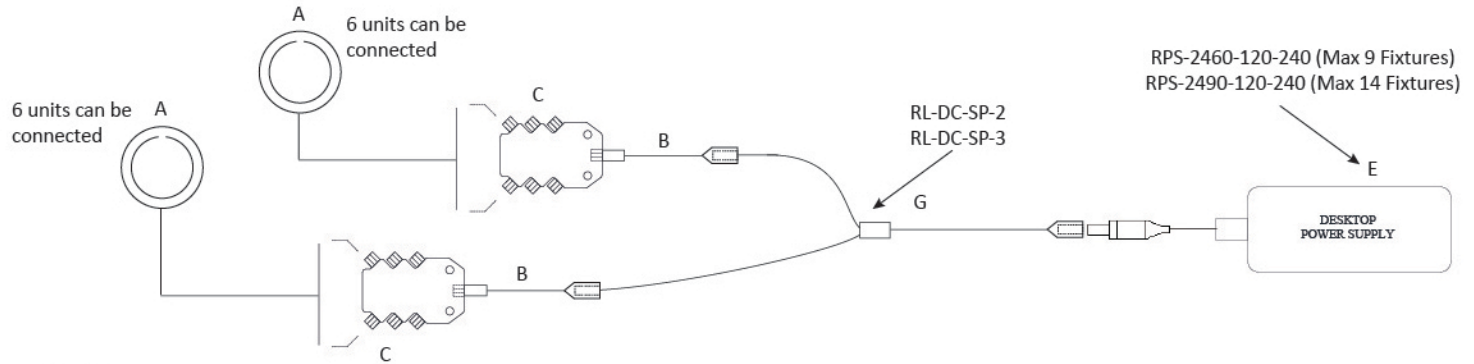

SPECIFICATIONS

Colour Temp	3000K	4000K	5000K
LED Quantity	1 COB LED		
Input	24VDC		
Wattage	4W / 8W		
Lumen Output	360lm@ 4W / 720lm@ 8W	400lm@4W / 800lm@8W	420lm@4W / 820lm@8W
Efficacy	92 lm/W	102 lm/W	105lm/W
Beam Angle	20° / 30° / 45°		
Lamp Life	50,000hrs		
Dimensions	ø 3 1/2" (80mm) 4W: 1" (25mm) mounting depth / 8W: 2" (50mm) mounting depth		
Cut-out	ø2 1/4" (67mm)		
Environment	Dry		
Warranty	5 years - see published warranty terms for details		

* Product specifications subject to change without notice.

ORDERING INSTRUCTIONS

Example: 30123-24V-4-20-27-BK = 30123-24V, 4W, 20 degree beam angle, 2700K, black finish

Type	
Project	
Catalog No.	

WIRING DIAGRAM - For reference purposes only. Not for installation. Not to scale.

Plug and Play wiring

Alternate Plug and Play wiring

Hard-wired

Alternate Hard-wired

Max wiring distance between power supply and fixture is 20 feet (6m). Up to six fixtures can be wired to a single distribution box (CV-6SP-1224)