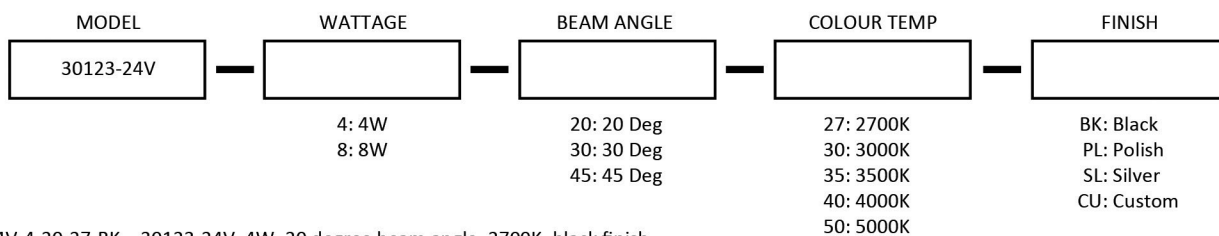

Type	
Project	
Catalog No.	

IMAGE & SIZE

DESCRIPTION

- Recessed mounting, high colour rendering fixture, designed with adjustable Gimbal.
- 20° swivel
- The first with a Single COB LED in 4 CCT
- 3 Beam Angles: 20° / 30° / 45°
- 2 Power outputs: 4W or 8W.
- 8W Version at 800 lumens is truly capable of fully illuminating a display from an 8' height.
- Now with the Revolutionary Constant Voltage Drive (CVD). Allows operation at a simple 24VDC input in either 4W or 8W configurations
- Allows hook up of several Gimbal fixtures to one power supply.
- No more "Hot Plugging" concerns
- No more calculating the Vf for constant current power supplies.

SPECIFICATIONS

Colour Temp	3000K	4000K	5000K
LED Quantity	1 COB LED		
Input	24VDC		
Wattage	4W / 8W		
Lumen Output	360lm@ 4W / 720lm@ 8W	400lm@4W / 800lm@8W	420lm@4W / 820lm@8W
Efficacy	92 lm/W	102 lm/W	105lm/W
Beam Angle	20° / 30° / 45°		
Lamp Life	50,000hrs		
Dimensions	ø 3 1/2" (80mm) 4W: 1" (25mm) mounting depth / 8W: 2" (50mm) mounting depth		
Cut-out	ø2 1/4" (67mm)		
Environment	Dry		
Warranty	5 years - see published warranty terms for details		

* Product specifications subject to change without notice.

ORDERING INSTRUCTIONS

Example: 30123-24V-4-20-27-BK = 30123-24V, 4W, 20 degree beam angle, 2700K, black finish

Type	
Project	
Catalog No.	

WIRING DIAGRAM - For reference purposes only. Not for installation. Not to scale.