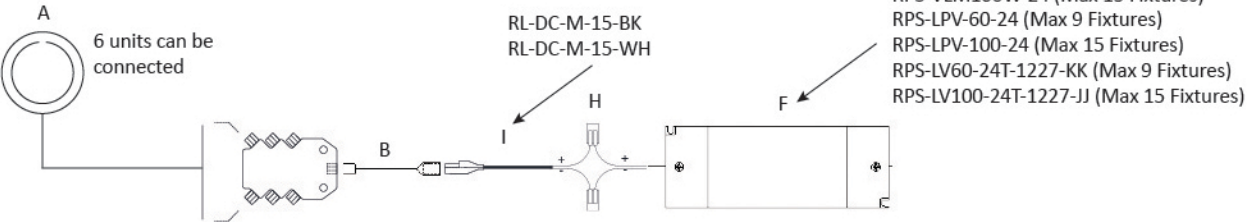

Type	
Project	
Catalog No.	

WIRING DIAGRAM - For reference purposes only. Not for installation. Not to scale.

Plug and Play wiring

Alternate Plug and Play wiring

Hard-wired

Alternate Hard-wired

Max wiring distance between power supply and fixture is 20 feet (6m). Up to six fixtures can be wired to a single distribution box (CV-6SP-1224)

	length	Description		length	Description
A	Gimbal 2		F	RPS-VLM60W-24, RPS-VLM100W-24, RPS-LPV-100-24, RPS-LPV-60-24, RPS-LV60-24T-1227-KK, RPS-V96-24T-1227-JJ	Hardwire power supplies 60W / 96W / 100W
B	Adapter Cable CV-AD100-2-1224	4" (100mm) 4" Adapter harness for plug and play power supply	G	RL-DC-SP-2, RL-DC-SP3	15" (380mm) DC barrel connector double / triple splitter Black / White
C	CV-6SP-1224	Constant voltage splitter box 6 port	H	DL-PS-222-412	Wire clamps
E	RPS-2460-120-240 RPS-2490-120-240	PLUG & PLAY Power supplies 60W / 90W	I	RL-DC-M-15-BK RL-DC-M-15-WH	15" DC Plug male