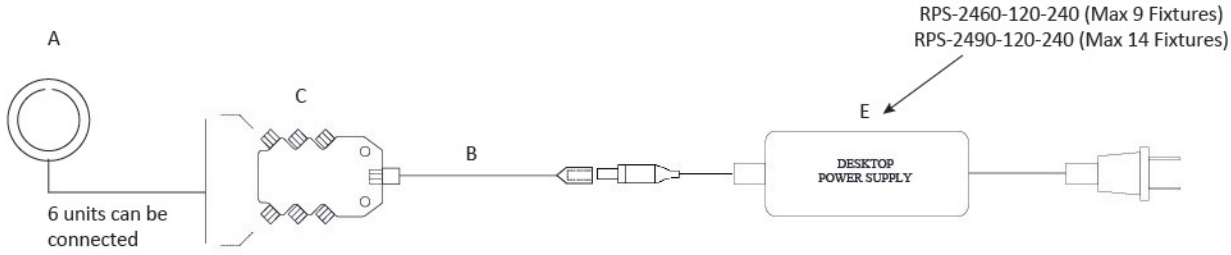

Type	
Project	
Catalog No.	

IMAGE & SIZE

DESCRIPTION

- Recessed mounting, high colour rendering fixture, designed with adjustable Gimbal.
- 20° swivel
- The first with a Single COB LED in 4 CCT
- 3 Beam Angles: 20° / 30° / 45°
- 2 Power outputs: 4W or 8W.
- 8W Version at 800 lumens is truly capable of fully illuminating a display from an 8' height.
- Now with the Revolutionary Constant Voltage Drive (CVD). Allows operation at a simple 24VDC input in either 4W or 8W configurations
- Allows hook up of several Gimbal fixtures to one power supply.
- No more "Hot Plugging" concerns
- No more calculating the Vf for constant current power supplies.

SPECIFICATIONS

Colour Temp	3000K	4000K	5000K
LED Quantity	1 COB LED		
Input	24VDC		
Wattage	4W / 8W		
Lumen Output	360lm@ 4W / 720lm@ 8W	400lm@4W / 800lm@8W	420lm@4W / 820lm@8W
Efficacy	92 lm/W	102 lm/W	105lm/W
Beam Angle	20° / 30° / 45°		
Lamp Life	50,000hrs		
Dimensions	ø 3 1/2" (80mm) 4W: 1" (25mm) mounting depth / 8W: 2" (50mm) mounting depth		
Cut-out	ø2 1/4" (67mm)		
Environment	Dry		
Warranty	5 years - see published warranty terms for details		

* Product specifications subject to change without notice.

ORDERING INSTRUCTIONS

Example: 30123-24V-4-20-27-BK = 30123-24V, 4W, 20 degree beam angle, 2700K, black finish

Type	
Project	
Catalog No.	

WIRING DIAGRAM - For reference purposes only. Not for installation. Not to scale.

Plug and Play wiring

Alternate Plug and Play wiring

Hard-wired

Alternate Hard-wired

Max wiring distance between power supply and fixture is 20 feet (6m). Up to six fixtures can be wired to a single distribution box (CV-6SP-1224)