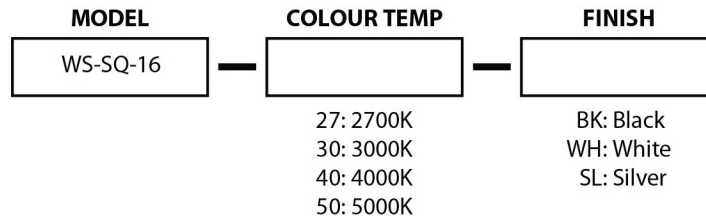

FEATURES

- AC LEDs and electronics for continuous service
- 2000 Lumen rated output at 24W
- cULus rated
- CRI of 80 or greater

SPECIFICATIONS

Input Voltage	90-277 VAC
Wattage	24W
Colour Temp	2700K / 3000K / 4000K
Dimming	N / A
Lumen Output	Rated at 2000 lumens
CRI	>80
Beam Angle	140°
Power Factor	≥90
Lamp Life	50,000 hours
Environment	IP25
Certification	cULus
Warranty	3 years - see published warranty terms for details

* Product specifications subject to change without notice.

ORDERING INSTRUCTIONS

Example: WS-SQ-16-40-SL = WS-SQ-16, 4000K, silver finish