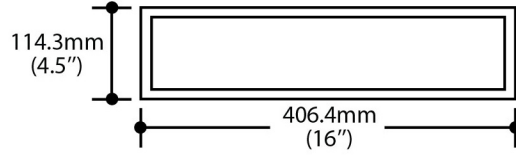

Type	
Project	
Catalog No.	

DESCRIPTION

This condo ceiling light is a rugged luminaire designed specifically for illuminating hallways and common areas that must remain lit 24 hours a day, seven days a week. Built with rugged AC LEDs the electronics and LEDs will work continuously and saving the operator energy and labour hours by eliminating change outs.

FEATURES

- AC LEDs and electronics for continuous service
- 2000 Lumen rated output at 24W
- cULus rated
- CRI of 80 or greater

SPECIFICATIONS

Input Voltage	90-277 VAC
Wattage	24W
Colour Temp	2700K / 3000K / 4000K
Dimming	N / A
Lumen Output	Rated at 2000 lumens
CRI	>80
Beam Angle	140°
Power Factor	≥90
Lamp Life	50,000 hours
Environment	IP25
Certification	cULus
Warranty	3 years - see published warranty terms for details

* Product specifications subject to change without notice.