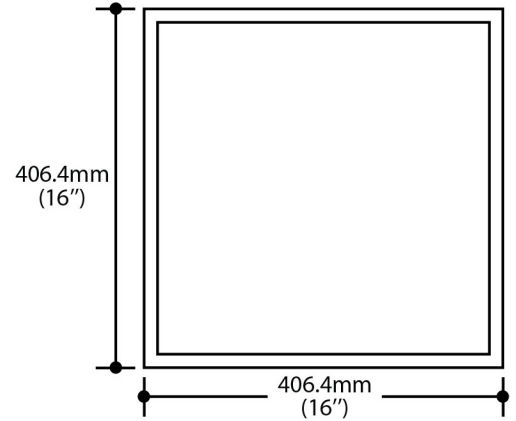

Type	
Project	
Catalog No.	

DESCRIPTION

This condo ceiling light is a rugged luminaire designed specifically for illuminating hallways and common areas that must remain lit 24 hours a day, seven days a week. Built with rugged AC LEDs the electronics and LEDs will work continuously and saving the operator energy and labour hours by eliminating change outs.

FEATURES

- AC LEDs and electronics for continuous service
- 2000 Lumen rated output at 24W
- cULus rated
- CRI of 80 or greater

SPECIFICATIONS

Input Voltage	90-277 VAC
Wattage	24W
Colour Temp	2700K / 3000K / 4000K
Dimming	N / A
Lumen Output	Rated at 2000 lumens
CRI	>80
Beam Angle	140°
Power Factor	≥90
Lamp Life	50,000 hours
Environment	IP25
Certification	cULus
Warranty	3 years - see published warranty terms for details

* Product specifications subject to change without notice.