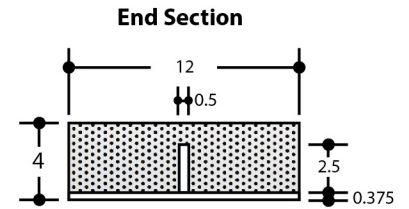

Type	
Project	
Catalog No.	

\*Measurement in inches  
\*Scale: 1:10%

### SPECIFICATIONS

Input Voltage	90-277 VAC
Wattage	24W
Colour Temp	2700K / 3000K / 4000K
Dimming	N / A
Lumen Output	Rated at 2000 lumens
CRI	>80
Beam Angle	140°
Power Factor	≥90
Lamp Life	50,000 hours
Environment	IP25
Certification	cULus
Warranty	3 years - see published warranty terms for details