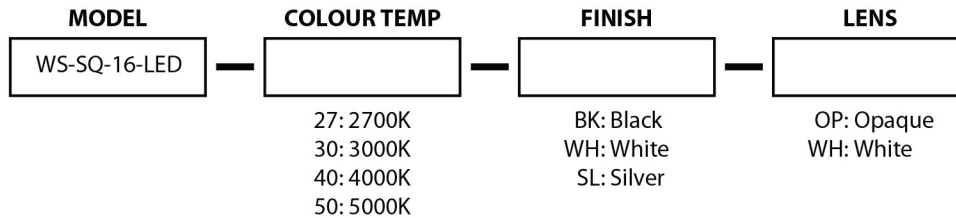

### FEATURES

- AC LEDs and electronics for continuous service
- 2000 Lumen rated output at 24W
- cULus rated
- CRI of 80 or greater

### SPECIFICATIONS

Input Voltage	90-277 VAC
Wattage	24W
Colour Temp	2700K / 3000K / 4000K
Dimming	N / A
Lumen Output	Rated at 2000 lumens
CRI	>80
Beam Angle	140°
Power Factor	≥90
Lamp Life	50,000 hours
Environment	IP25
Certification	cULus
Warranty	3 years - see published warranty terms for details

### ORDERING INSTRUCTIONS

**Example:** WS-SQ-16-LED-30-BK-OP = WS-SQ-16-LED, 3000K, black finish, opaque lens