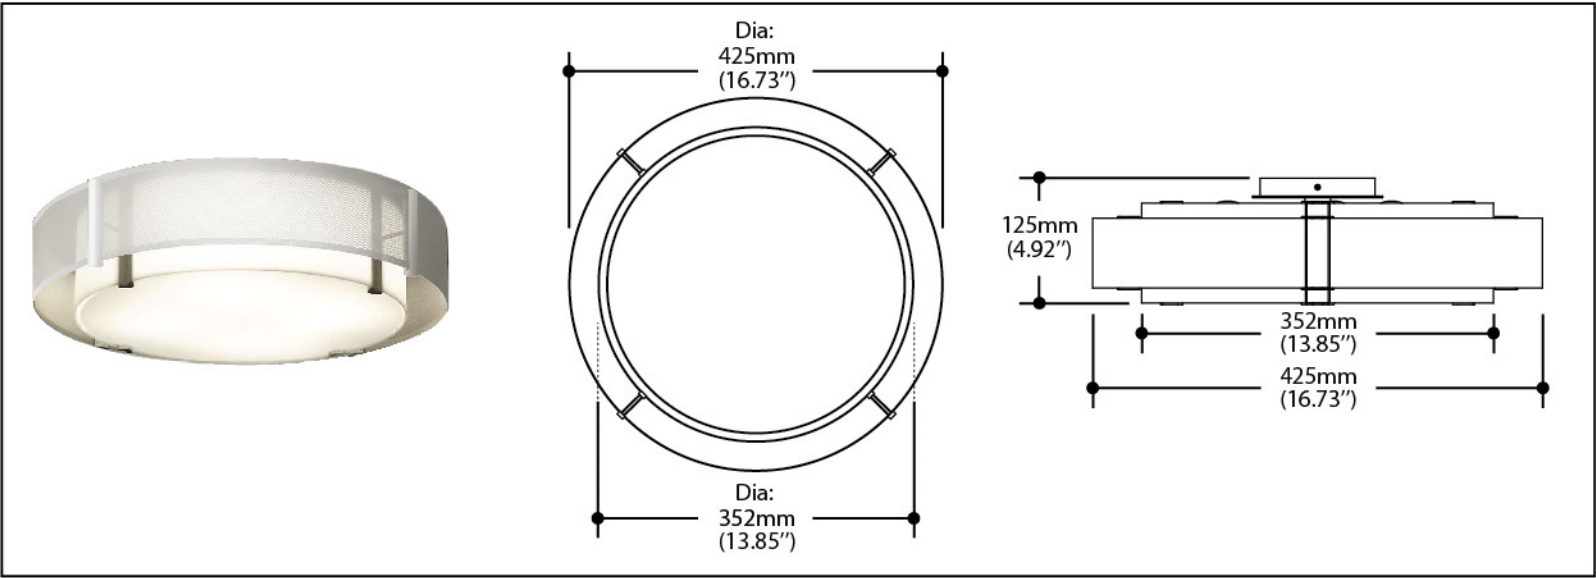

| | |
|-------------|--|
| Type | |
| Project | |
| Catalog No. | |

DESCRIPTION

This condo ceiling fixture is a rugged luminaire designed specifically for illuminating hallways and common areas that must remain lit 24 hours a day, seven days a week. Built with rugged AC LEDs the electronics and LEDs will work continuously, saving the operator energy and labour hours by eliminating change outs.

FEATURES

- AC LEDs and electronics for continuous service
- 1200 lumens at 18W / 1600 lumens at 24W
- Acrylic diffuser with secondary perforated metal diffuser or clear acrylic diffuser
- cULus rated
- CRI of 80 or greater

SPECIFICATIONS

| | |
|---------------|--|
| Input Voltage | 90-277 VAC |
| Wattage | 18W / 24W |
| Colour Temp | 2700K / 3000K / 4000K |
| Dimming | N / A |
| Lumen Output | 1200 lumens / 1600 lumens |
| CRI | >80 |
| Beam Angle | 140° |
| Power Factor | ≥90 |
| Lamp Life | 50,000 hours |
| Environment | IP25 |
| Certification | cULus |
| Warranty | 3 years - see published warranty terms for details |

* Product specifications subject to change without notice.

ORDERING INSTRUCTIONS

Example: WS-RD-18-18-40-M-WH = WS-RD-18, 18W, 4000K, metal mesh secondary diffuser with white finish