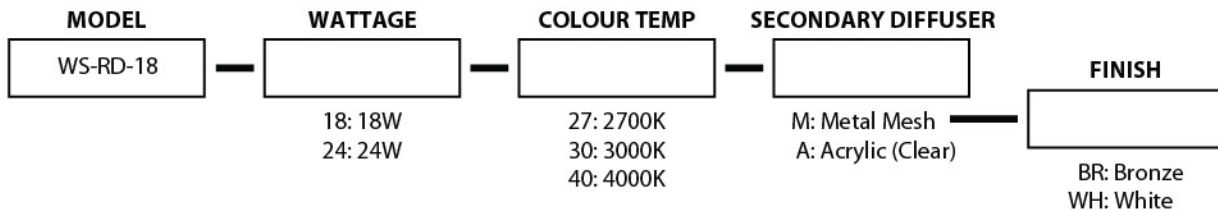

FEATURES

- AC LEDs and electronics for continuous service
- 1200 lumens at 18W / 1600 lumens at 24W
- Acrylic diffuser with secondary perforated metal diffuser or clear acrylic diffuser
- cULus rated
- CRI of 80 or greater

SPECIFICATIONS

| | |
|---------------|--|
| Input Voltage | 90-277 VAC |
| Wattage | 18W / 24W |
| Colour Temp | 2700K / 3000K / 4000K |
| Dimming | N / A |
| Lumen Output | 1200 lumens / 1600 lumens |
| CRI | >80 |
| Beam Angle | 140° |
| Power Factor | ≥90 |
| Lamp Life | 50,000 hours |
| Environment | IP25 |
| Certification | cULus |
| Warranty | 3 years - see published warranty terms for details |

* Product specifications subject to change without notice.

ORDERING INSTRUCTIONS

Example: WS-RD-18-18-40-M-WH = WS-RD-18, 18W, 4000K, metal mesh secondary diffuser with white finish