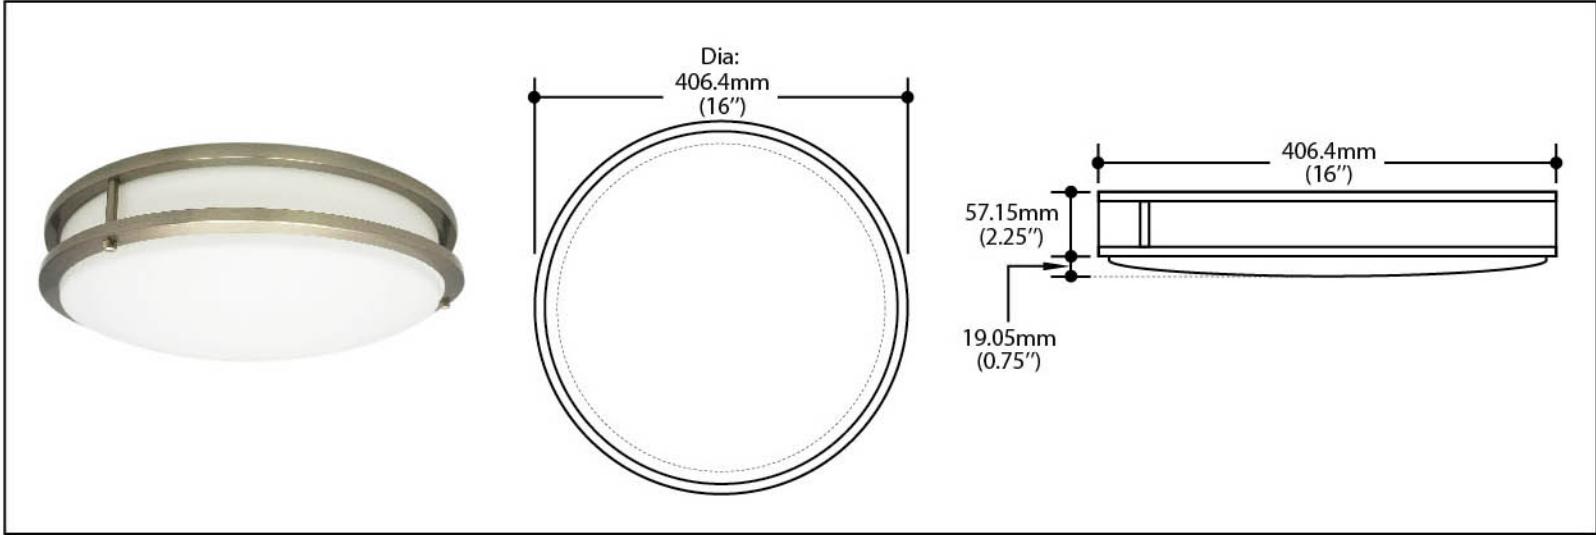

### DESCRIPTION

This condo ceiling light is a rugged luminaire designed specifically for illuminating hallways and common areas that must remain lit 24 hours a day, seven days a week. Built with rugged AC LEDs the electronics and LEDs will work continuously and saving the operator energy and labour hours by eliminating change outs.