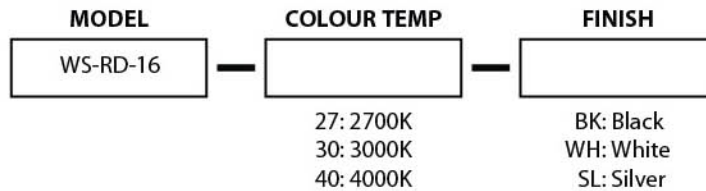

ORDERING INSTRUCTIONS

Example: WS-RD-16-40-SL = WS-RD-16, 4000K, silver finish