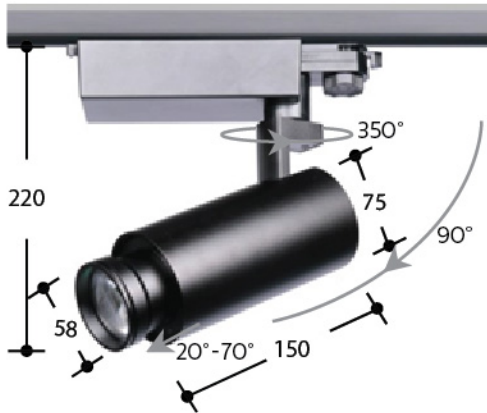

Type	
Project	
Catalog No.	

*Measurement in mm

DESCRIPTION

The Revlite track lighting zoom fixtures are designed to fit all of the major track systems while providing optimum lighting versatility. The model TR-Z30 is a 30W zoom capable configuration. Incorporating the latest in LED technology these track lights deliver extremely high CRI and GAI to illuminate retail spaces for the utmost benefit for the retail clients. The 30W light head produces the lumen equivalent of a 150W halogen providing both energy savings and low maintenance costs.

The ability of these fixtures remarkable optical zoom makes them very versatile fixtures for any retail application. Without changing the fixtures position it can be adapted to illuminate objects closer or further away and with the ability to spot focus light on any part of the object.

FEATURES

- 2672 lumens from 30W
- CRI of 80+ and 90+
- Optional high GAI LED
- Optical inner reflector provides precise beam control with reduced glare while the acrylic lens diffuses the light output for a halogen lamp like appearance
- Proprietary heat sink design provides superior thermal management ensuring a minimum of 50,000 hrs of operation while maintaining a minimum of 70% lumen output
- 350 ° horizontal adjustment and 90° vertical adjustment
- Beam angle can zoom in from a wide 70° to a very narrow beam angle of 20° for very versatile placement in any retail environment

SPECIFICATIONS

Input Voltage	120-277 VAC (universal)
Wattage	30W
Colour Temp	3000K / 3500K / 4000K
Lumen Output	2495 lm@3000K / 2584 lm@3500K / 2672 lm@4000K
CRI	>81.5
Beam Angle	Adjustable 20° - 70°
Power Factor	0.91
Lamp Life	>50,000 hours
Environment	IP20
Certification	cULus
Warranty	5 years - see published warranty terms for details