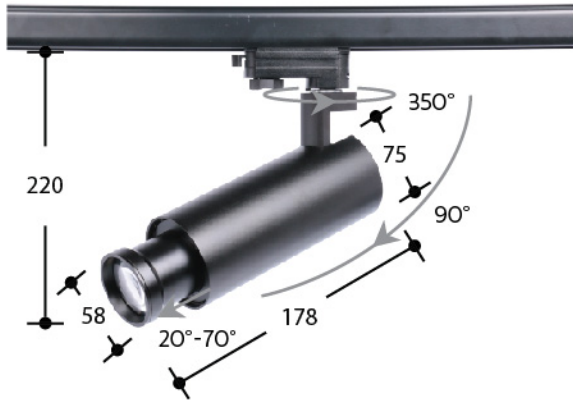

Type	
Project	
Catalog No.	

*Measurement in mm

DESCRIPTION

The Revlite track lighting zoom fixtures are designed to fit all of the major track systems while providing optimum lighting versatility. The model TR-Z15 is a 15W zoom capable configuration. Incorporating the latest in LED technology these track lights deliver extremely high CRI and GAI to illuminate retail spaces for the utmost benefit for the retail clients. The 15W light head produces the lumen equivalent of a 75W halogen providing both energy savings and low maintenance costs.

FEATURES

- 1320 lumens from 15W
- CRI of 80+ and 90+
- Optional high GAI LED
- Optical inner reflector provides precise beam control with reduced glare while the acrylic lens diffuses the light output for a halogen lamp like appearance
- Proprietary heat sink design provides superior thermal management ensuring a minimum of 50,000 hrs of operation while maintaining a minimum of 70% lumen output
- 350 ° horizontal adjustment and 90° vertical adjustment
- Beam angle can zoom in from a wide 70° to a very narrow beam angle of 20° for very versatile placement in any retail environment

SPECIFICATIONS

Input Voltage	120-277 VAC (universal)
Wattage	15W
Colour Temp	3000K / 3500K / 4000K
Lumen Output	1260 lm@3000K / 1290 lm@3500K / 1320 lm@4000K
CRI	>81.5
Beam Angle	Adjustable 20° - 70°
Power Factor	0.91
Lamp Life	>50,000 hours
Environment	IP20
Certification	cULus
Warranty	5 years - see published warranty terms for details

* Product specifications subject to change without notice.

ORDERING INSTRUCTIONS

MODEL	COLOR TEMP	COLOUR ACUITY	TRACK ADAPTER	TRIM FINISH
TR-Z15				
	30: 3000K 35: 3500K 40: 4000K	80: 80+ CRI 90: 90+ CRI G: High GAI	H: H style J: J style L: L style U: Universal	BK: Black WH: White SL: Silver