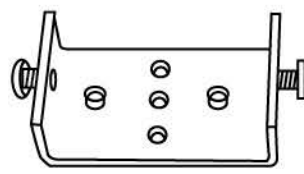

Type	
Project	
Catalog No.	

**T5 RETROFIT**

*\*Measurement in mm*

**30600 SERIES T5 RETROFIT ACCESSORIES**

**End Cap**  
 RL-EC-T5 (included)

**Heavy Duty Clip**  
 RL-T5N-C-UM

**Heavy Duty Double Wide Clip**  
 RL-T5N-DC-UM

**Tilt Stand**  
 RL-N-TL-UM

**RL-INT-36-PC**  
 36" Power Cord

**RL-INT-36-PC**  
 36" Power Cord

**RL-INT-36-PC-SWITCH**  
 36" Power Cord with Switch

**RL-INT-72-PC-SWITCH**  
 72" Power Cord with Switch

**FUNCTION**

- Revlite RL-T5 fixtures are line voltage and are linkable end to end to a maximum of 80'.
- High Density LEDs and Opal diffuser ensure no LED hotspots for smooth even illumination.
- Fixture chain may be hardwired into a junction box or plug and play into a standard wall outlet with an optional 3 prong plug that is available with or without a built in switch.
- Very low profile design.
- Each RL-T5 comes with mounting hardware, mounting clips and hardwire plug.
- RL-T5 may be mounted using double faced adhesive tape.
- cULus Listed , DLC Listed.