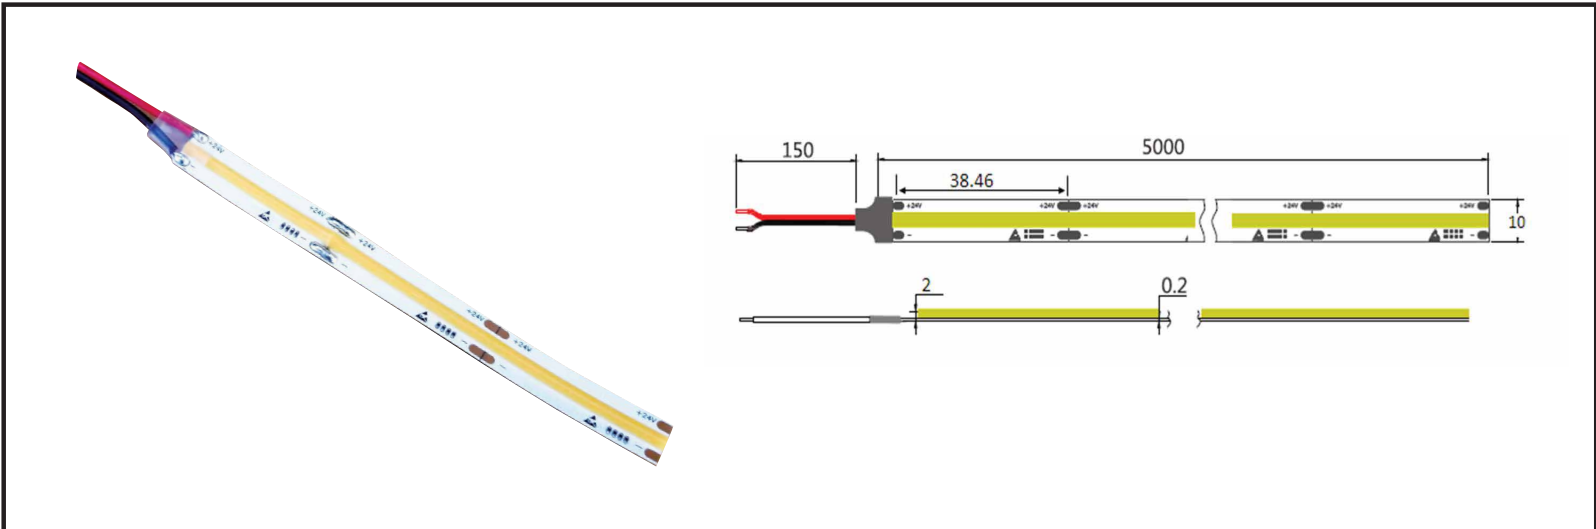

Type	
Project	
Catalog No.	

IMAGE

DESCRIPTION

- Linear C.O.B.**
- Cove lighting in large commercial areas, retail, hospitality.
 - Backlit Signage.
 - Fluorescent replacement.
 - Ambient lighting in commercial office spaces.
 - Backlighting of translucent stone elements in hospitality.
 - Backlighting and edge lighting of glass elements and objects.
 - Toe-kick lighting.
 - Backlighting of small objects.

SPECIFICATIONS

Input Voltage	24V DC
Wattage	4w/ft (13w/m), 6w/ft(19w/m)
Colour Temp	2700K / 3000K / 3500K / 4000K / 5000K / 6000K
Lumen Output	395 lumens/ft, 467 lumens/ft
CRI	90 ⁺
Beam Angle	170°
Lamp Life	50, 000 hours
Environment	IP20
Certification	cULus
Warranty	5 years if driver supplied by Revlite
Reel Length	5m / 16.4ft